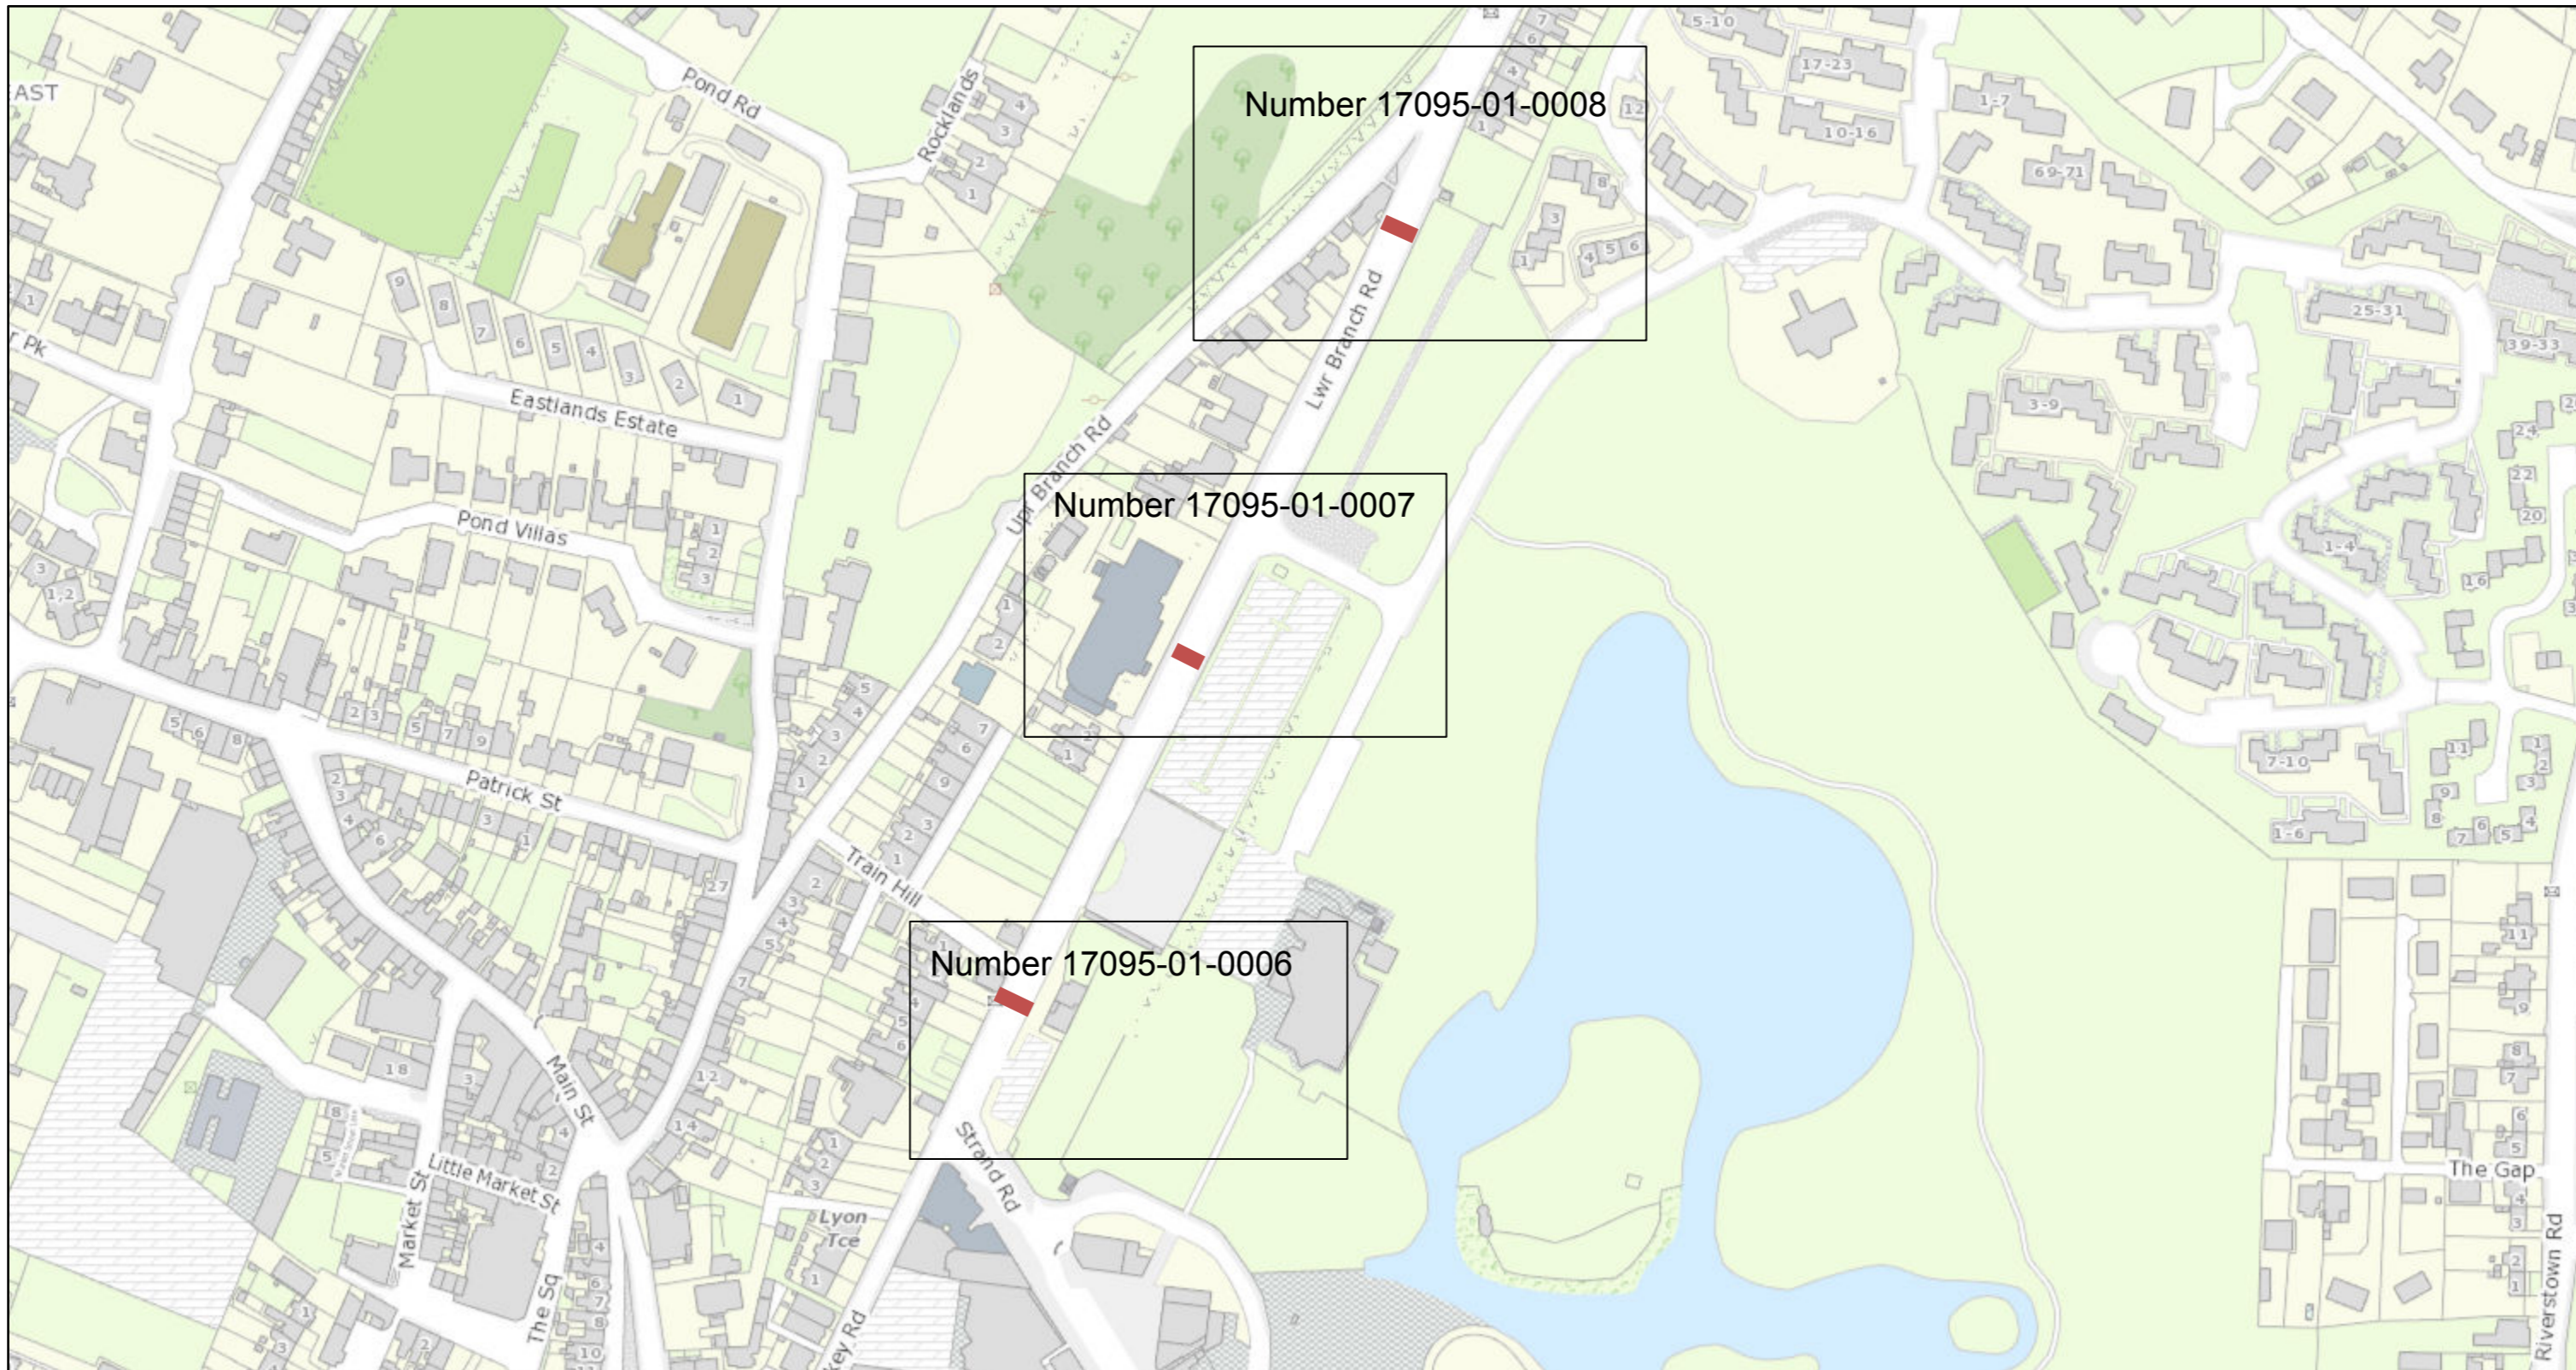

Tramore Lower Branch Road

19/11/2018 15:45:07

 Override 1

 Override 1

1:2,500

© Ordnance Survey Ireland