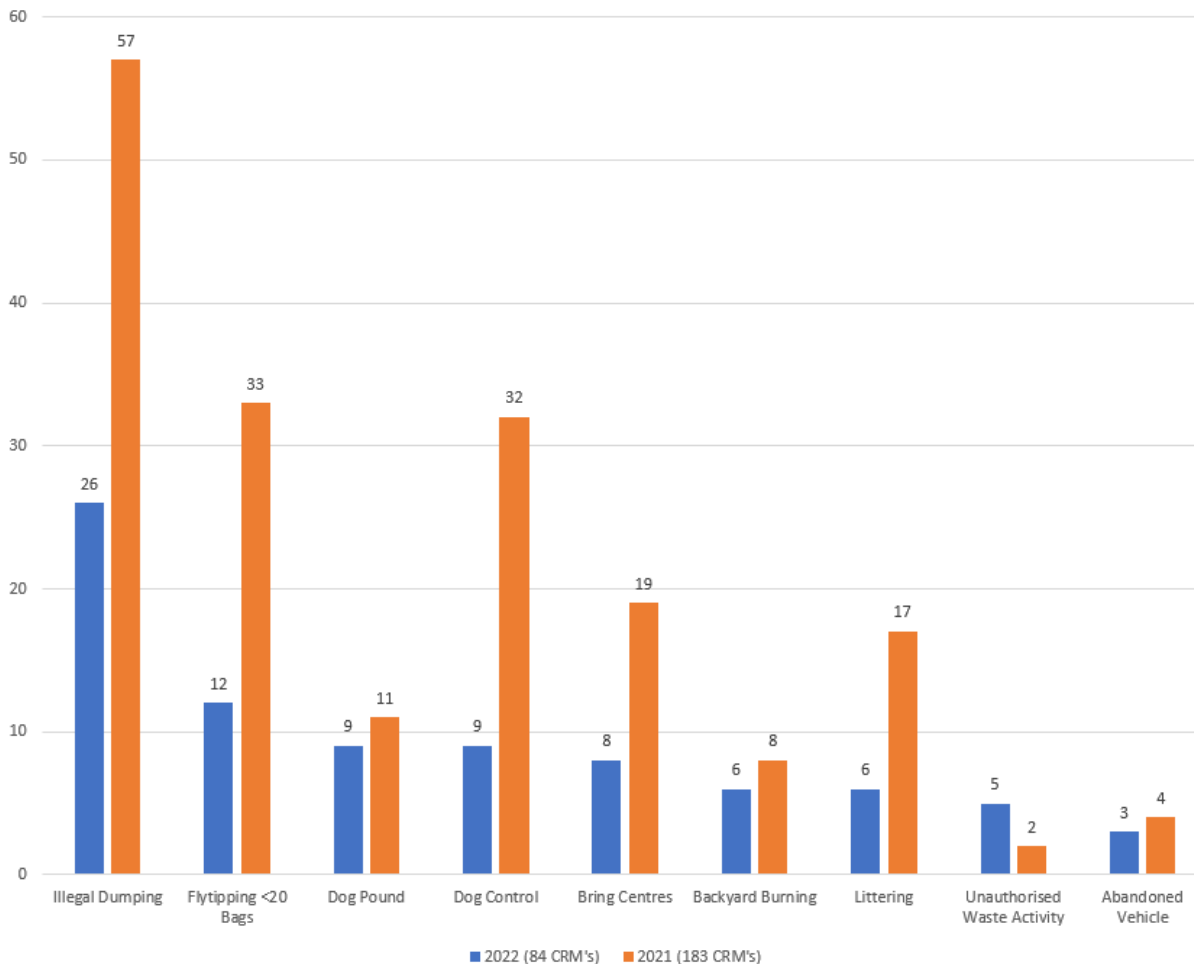

DO: GACH BALL DE CEANTAR BARDASACH AN CHOMARAIGH
TO: EACH MEMBER OF THE COMERAGH MUNICIPAL DISTRICT

TUAIRISC ÓN STIÚRTHÓIREACHT COMHSHAOL
ENVIRONMENT DIRECTORATE REPORT

IÚIL 2022
JULY 2022

General Environment Enforcement

Environmental Inspectors continue to investigate and monitor illegal waste issues, littering, fly-tipping and illegal signage and issued litter fines where evidence of an offence is available.

Members of the public are encouraged to contact the local authority to report all incidents of illegal dumping or littering by using the following telephone number: 0818 10 20 20.

CRM Activity

The following graph shows a comparison of the top categories of CRM cases recorded by the Environment Dept. in the Comeragh area in the period to the end of June in the years 2021 & 2022. Environmental Inspectors continue to investigate complaints received and monitor illegal waste issues, littering, fly-tipping and illegal signage and issued litter fines where offences are detected. The Waterford City & County Councils Dog Warden continues to investigate all control of dog issues throughout the City & County.