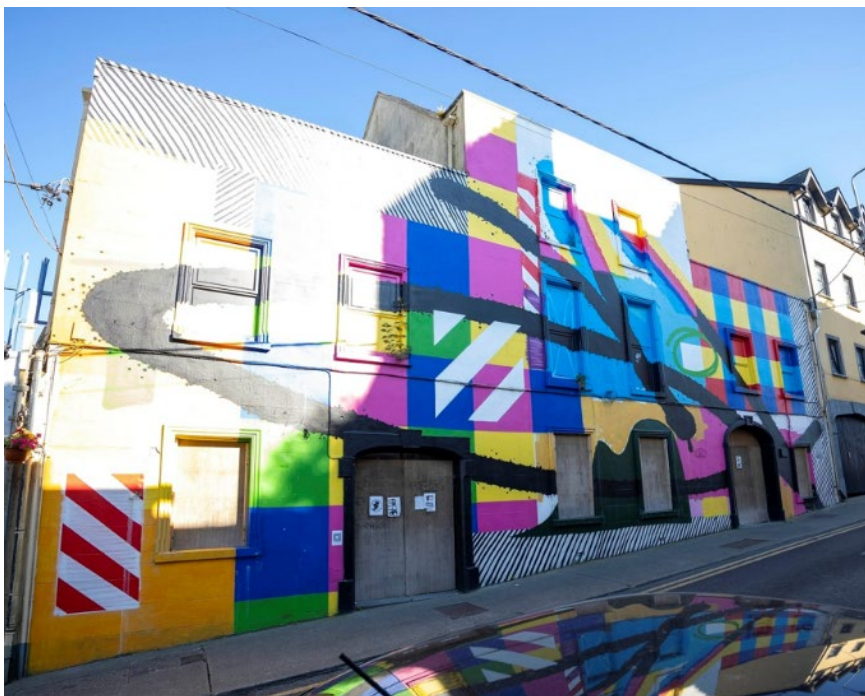

13. The Presbetry

Urban Animation  
“City of Lights” Day and Night views.

14. Reginald's Tower

Urban Animation  
“City of Lights” Day and Night views.

15. St. Martin's Gate

Urban Animation  
“City of Lights” Day and Night views.

---

16. The Granary

Urban Animation  
“City of Lights” Day and Night views.

17. City Walls

Urban Animation  
"City of Lights" Day and Night views.

18. Watchtower Railway Square.

Urban Animation  
"City of Lights" Day and Night views.

Urban Animation  
"City of Lights" Day and Night views.

19. Waterford Gallery of Art

20. WCQ Art House

Urban Animation  
"City of Lights" Day and Night views.

---

21. William Vincent Wallace Plaza