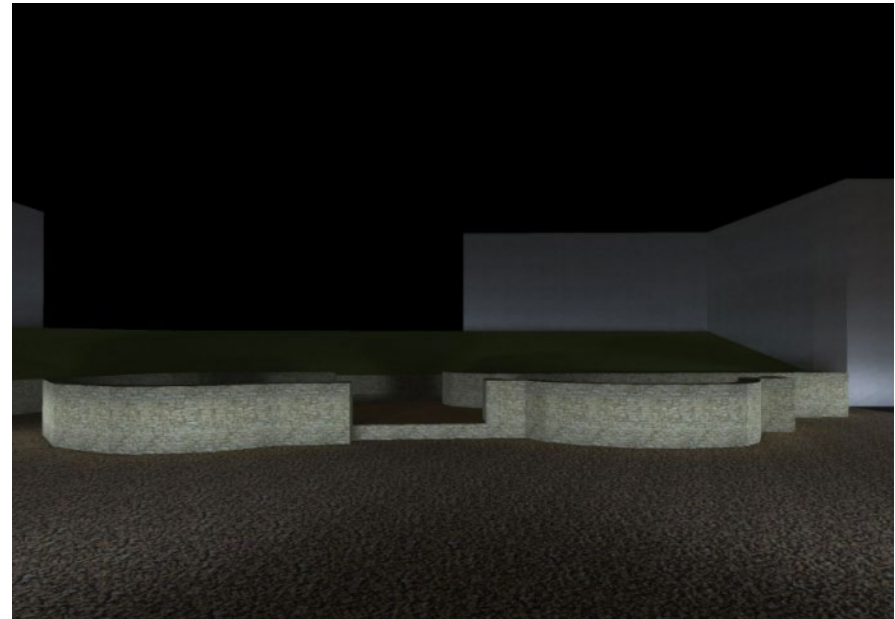

Urban Animation
“City of Lights” Day and Night views.