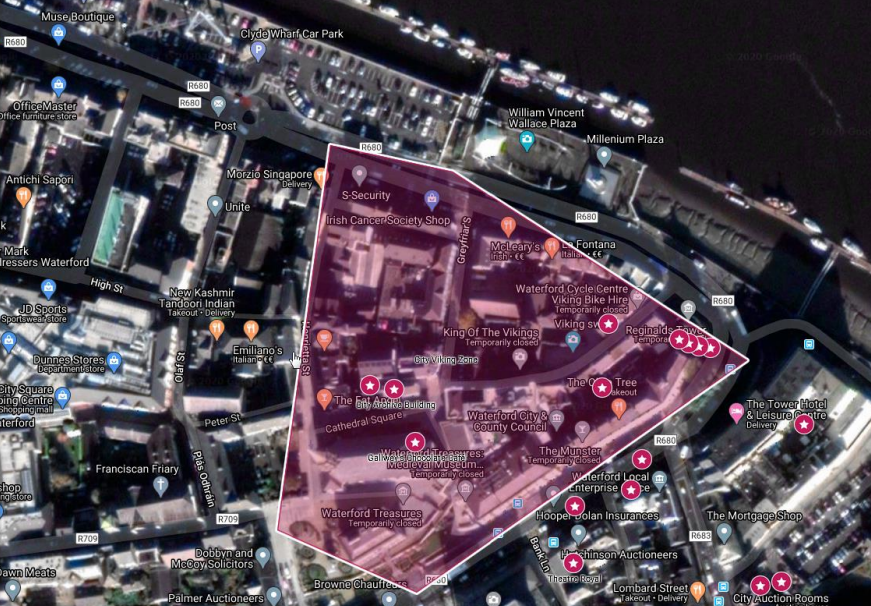

Free WiFi for Waterford

- Free public access to internet services at key destinations in major town centres and villages.
- Promote Waterford as a forward-thinking and digitally inclusive region.
- Introduce free public Wi-Fi as an aid to foster economic growth, making Waterford a more attractive destination for citizens, business and visitors.
- Increase public access to on-line services and information.

#WiFi4EU

www.wifi4eu.eu