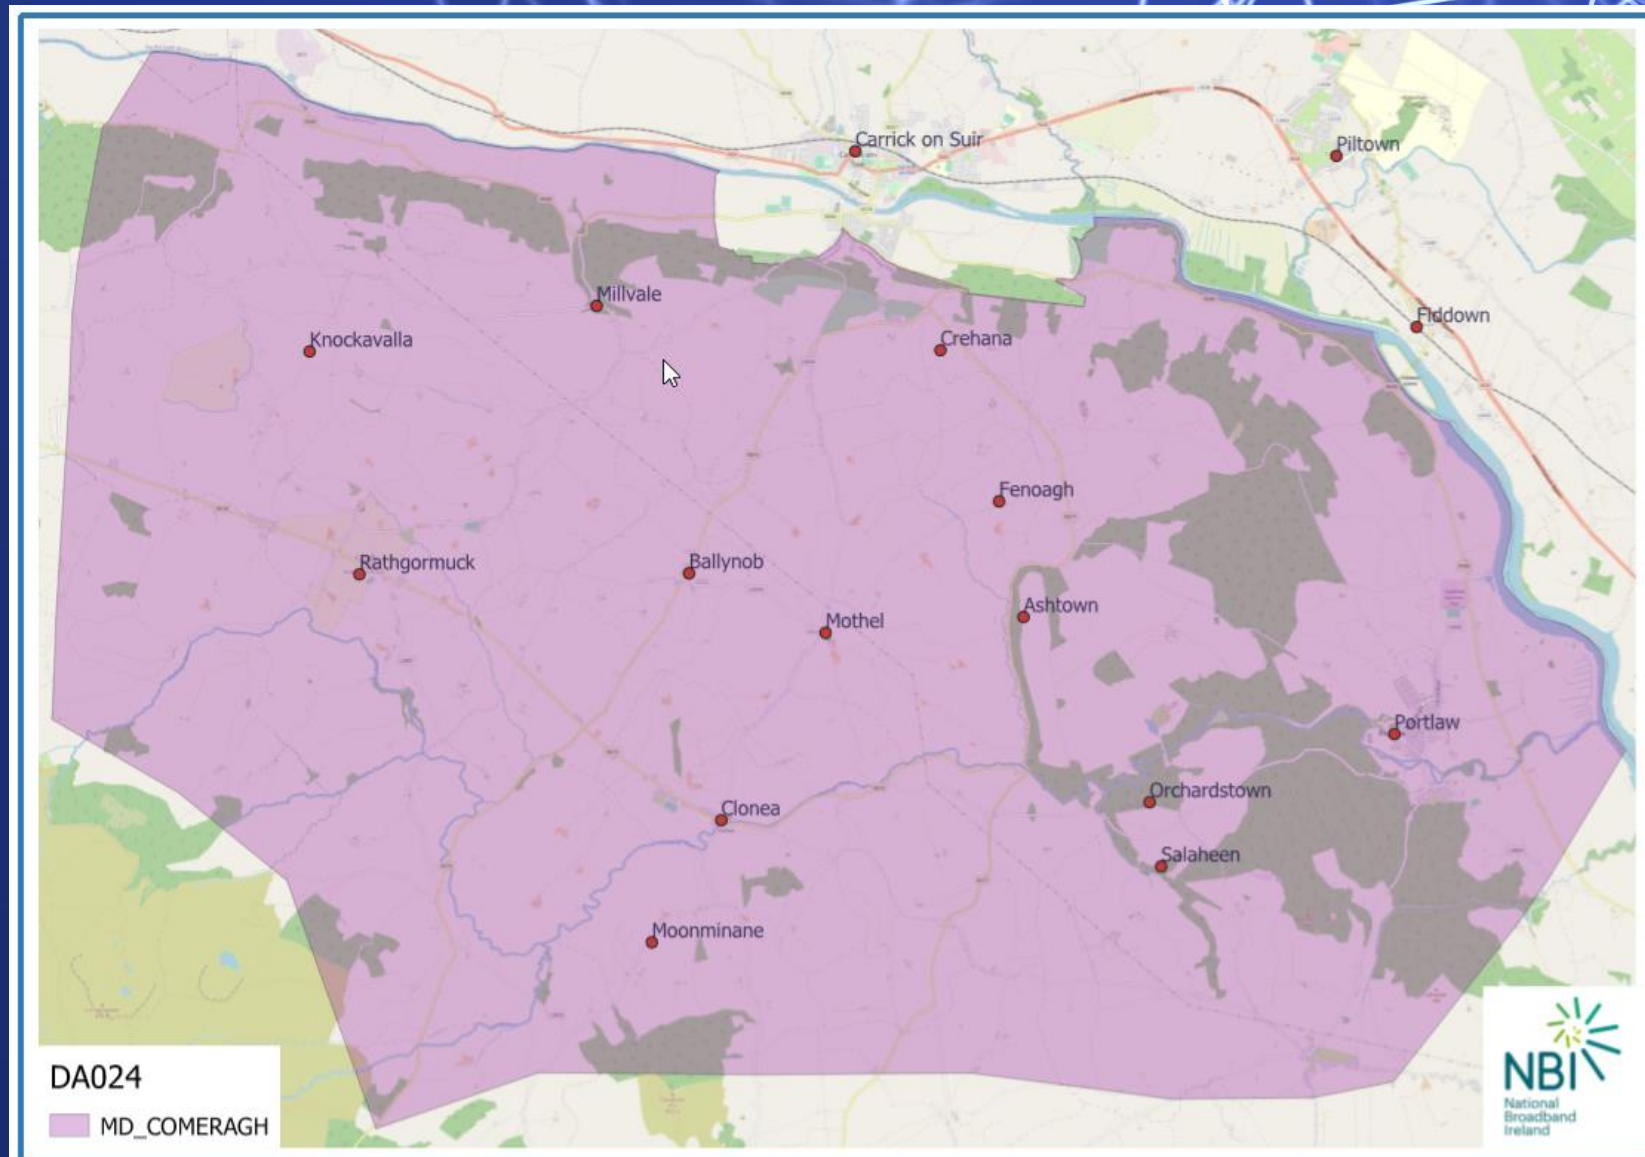

Broadband Connection Points

WIFI4EU

Satellite /wireless Broadband

National Broadband Plan

- National Broadband Ireland (NBI), to build, operate
- and maintain the network
- Partners include KN Group, Kelly Group and Actavo.
- Surveys complete for Waterford City MD
- Surveys starting in Coverage MD area

NBP Rollout Waterford 2021

County	Total Premises	Premises in Intervention Area	Percentage of County
Waterford	62,470	15,000	24%

Target of 5448 premises for 2021

NBP Build phase

Comeragh MD survey 15th Feb

Tree Trimming and S 254

Tree trimming underway in the Waterford City MD
Expectation is to have these areas completed by the 28th Feb deadline

Guidance for process of engagement being developed between NBI & Local Authority for new poles installs