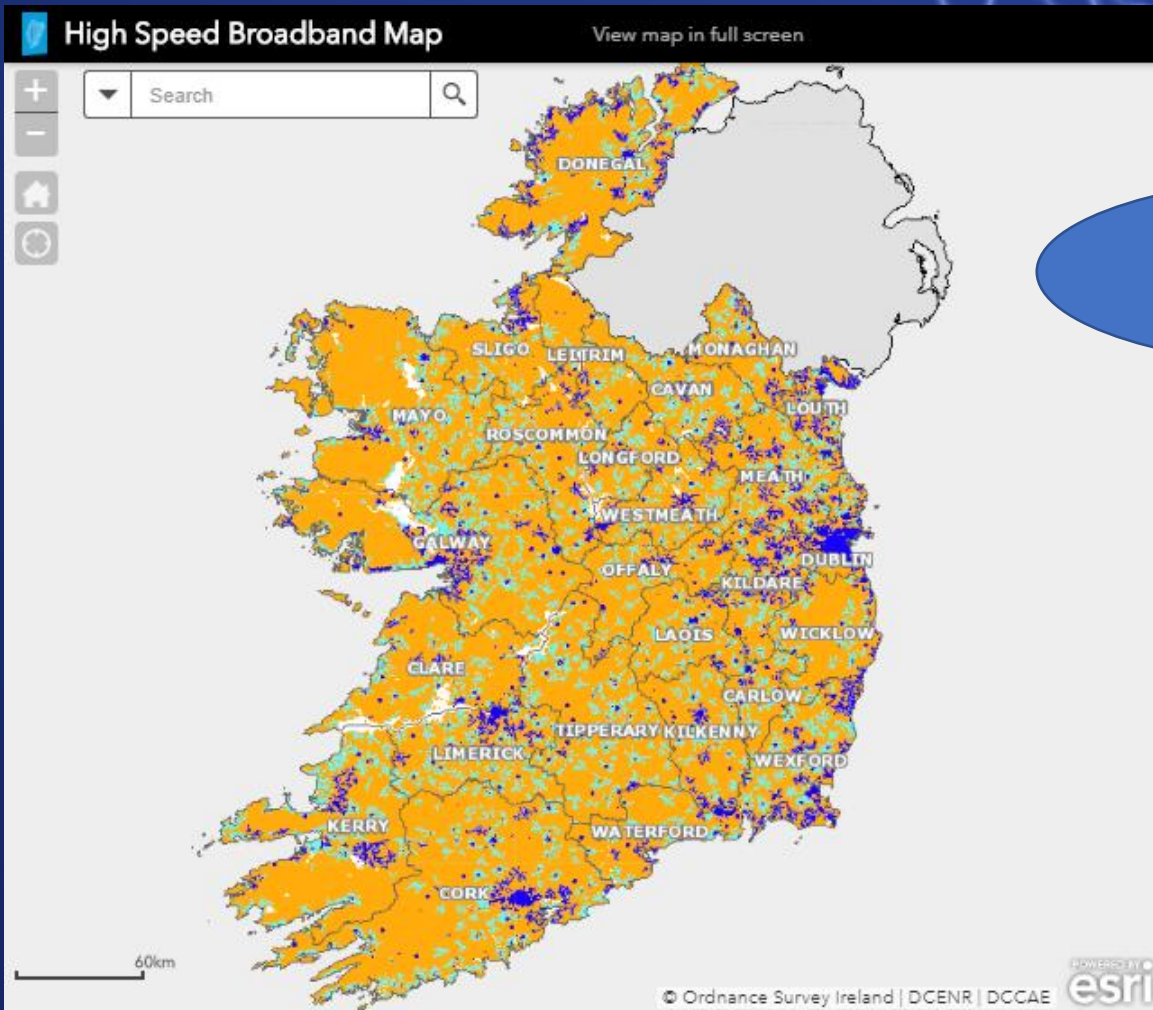

NBI Updates MAP

www.broadband.gov.ie