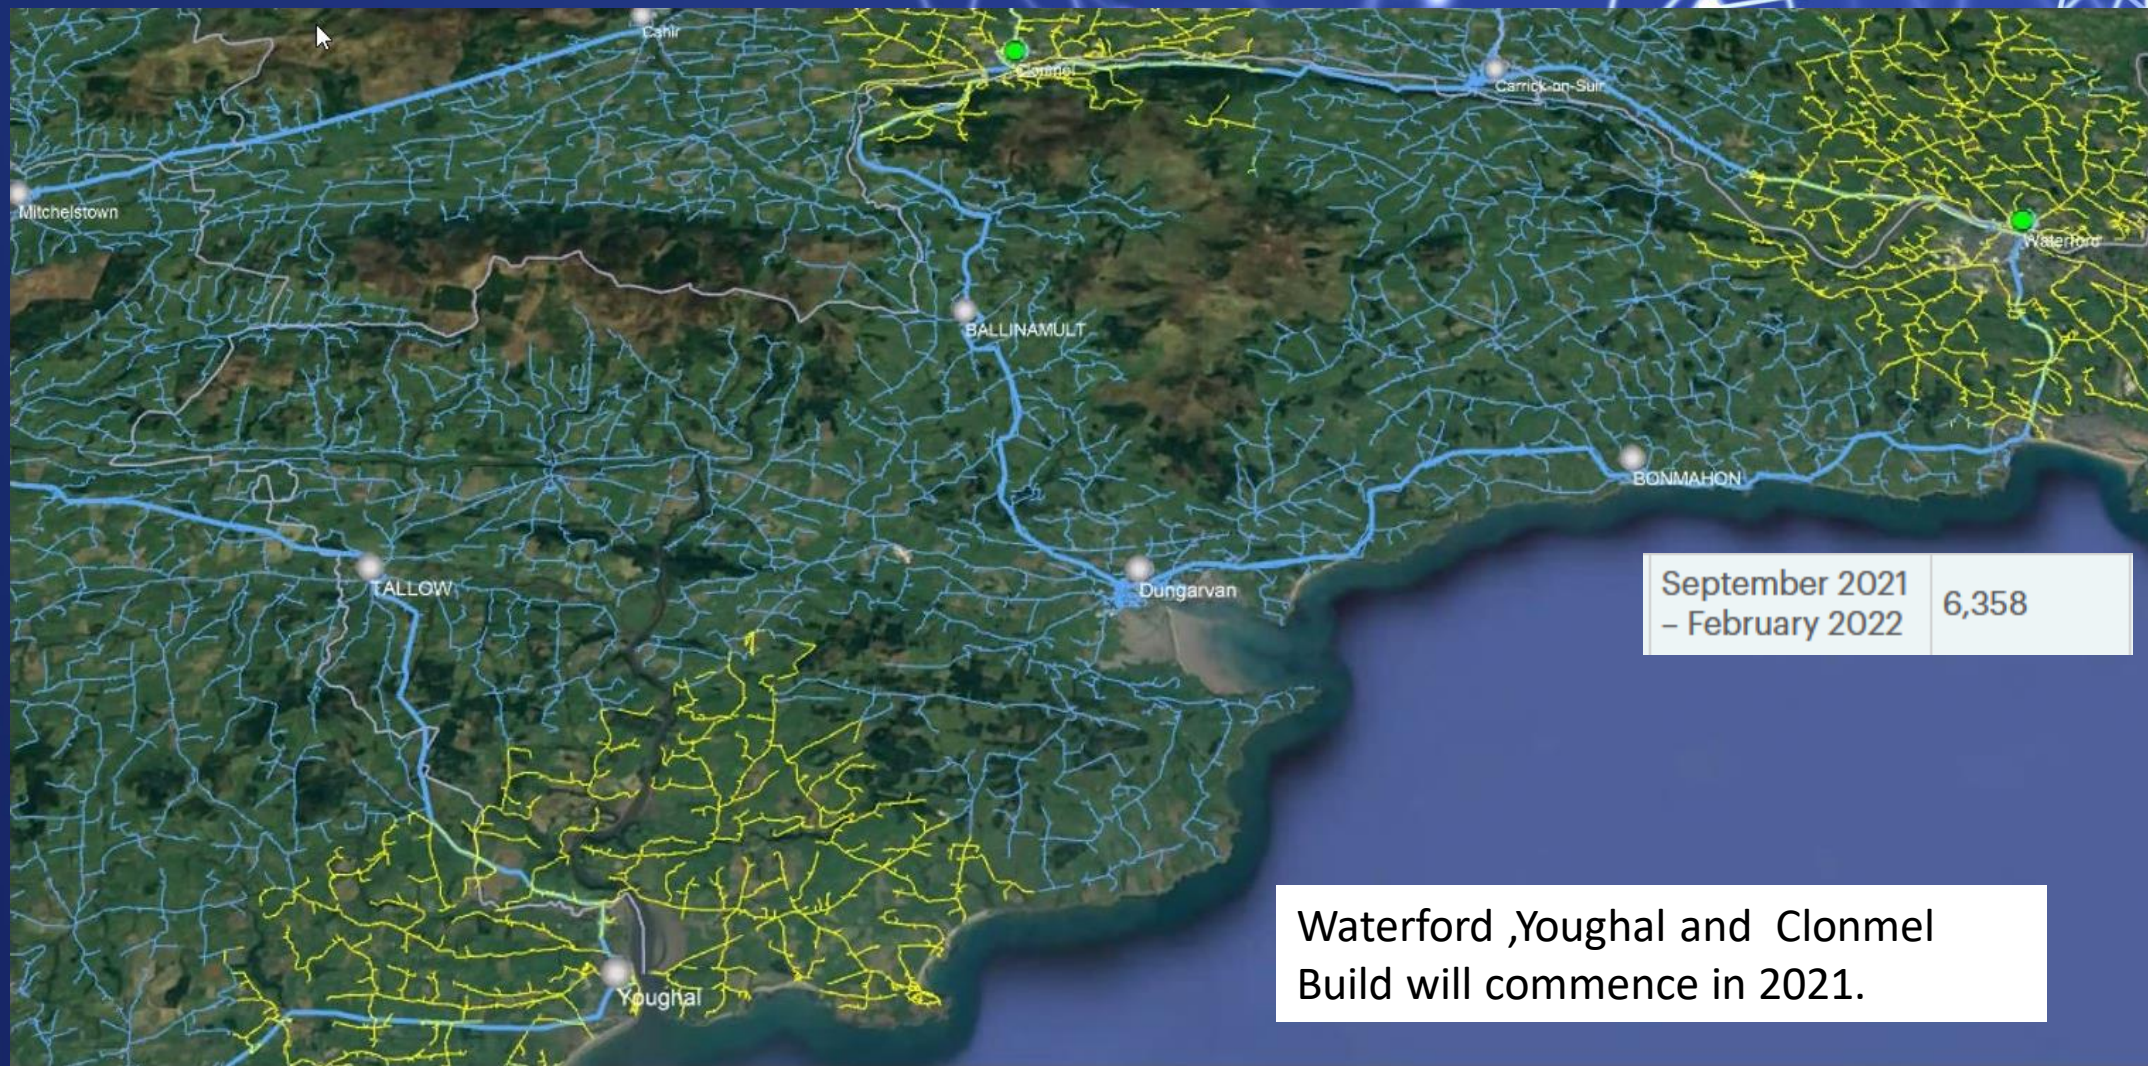

NBP Build phase