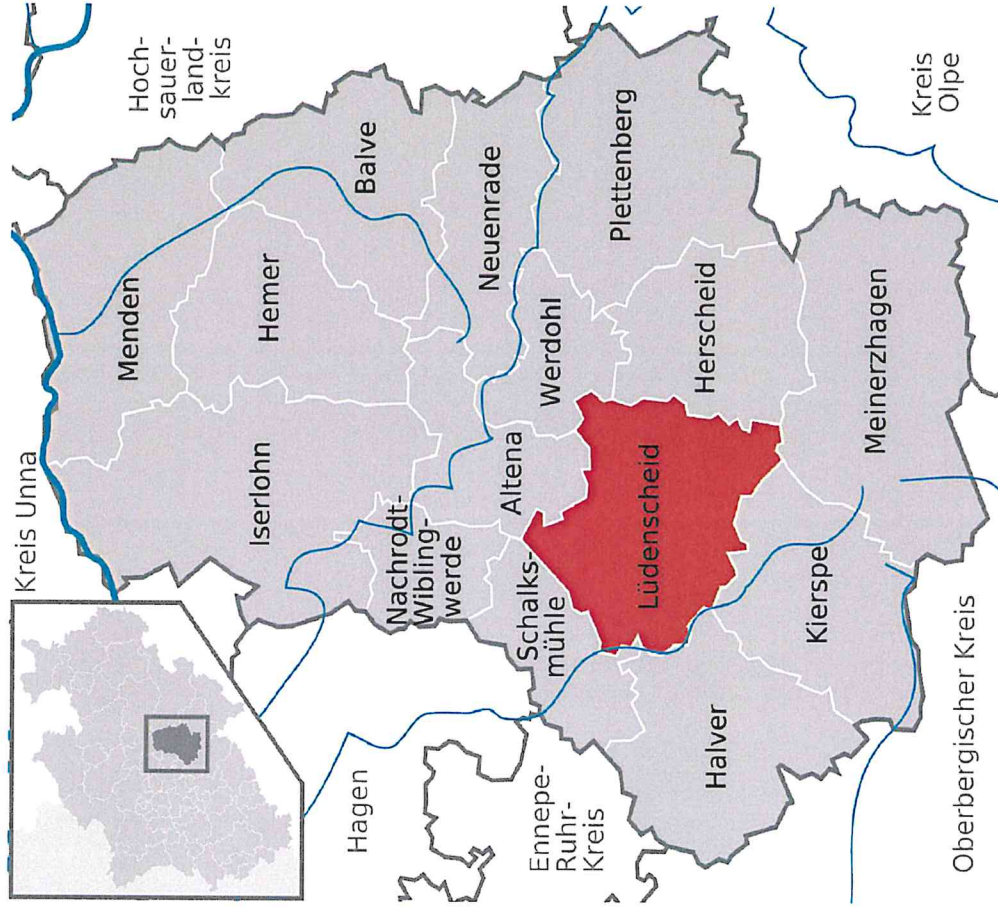

# MÄRKISCHER KREIS

nature – castle – river valleys – industry

How you can find us:

nature: hiking and biking

# Three river valleys

*Hörseltal*  
IM SAUERLAND

**NATURERLEBNIS**  
OBEN AN DER VOLME

industry: iron.....wire .....

... and many more

Siku – toy cars

BEGA – special lighting factory

Kostal - car accessories

can you imagine being  
our twinning partner?

 MÄRKISCHER KREIS