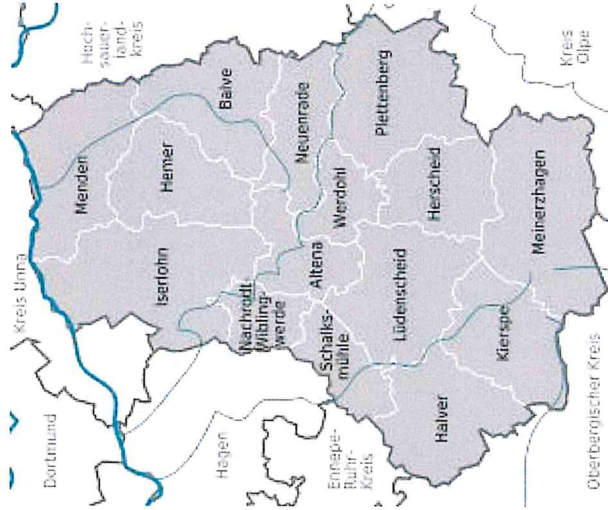

# MÄRKISCHER KREIS

nature – castle – river valleys – industry

How you can find us:

nature: hiking and biking

# Three river valleys

*Hörseltal*  
IM SAUERLAND

**NATURERLEBNIS**  
OBEN AN DER VOLME

industry: iron.....wire .....

... and many more

Siku – toy cars

BEGA – special lighting factory

Kostal - car accessories