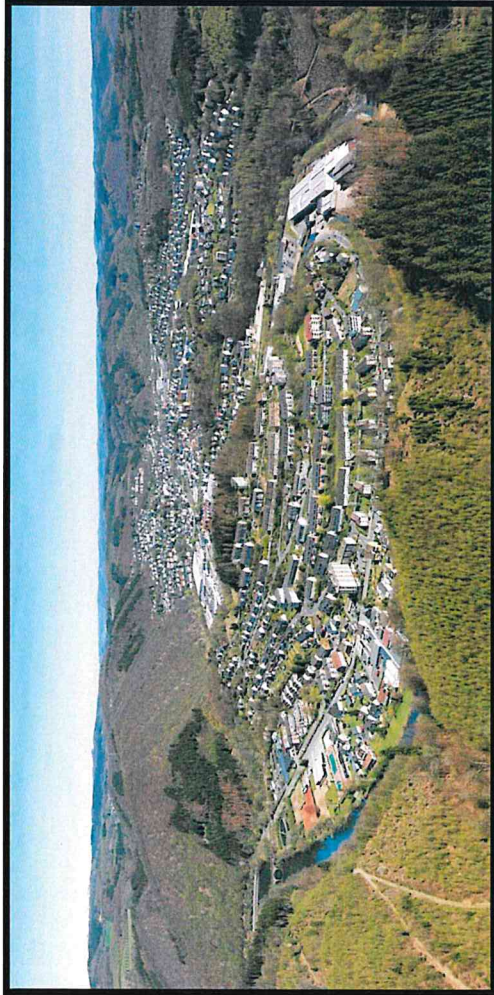

# Three river valleys

*Hörseltal*  
IM SAUERLAND

**NATURERLEBNIS**  
OBEN AN DER VOLME

industry: iron.....wire .....

... and many more

Siku – toy cars

BEGA – special lighting factory

Kostal - car accessories