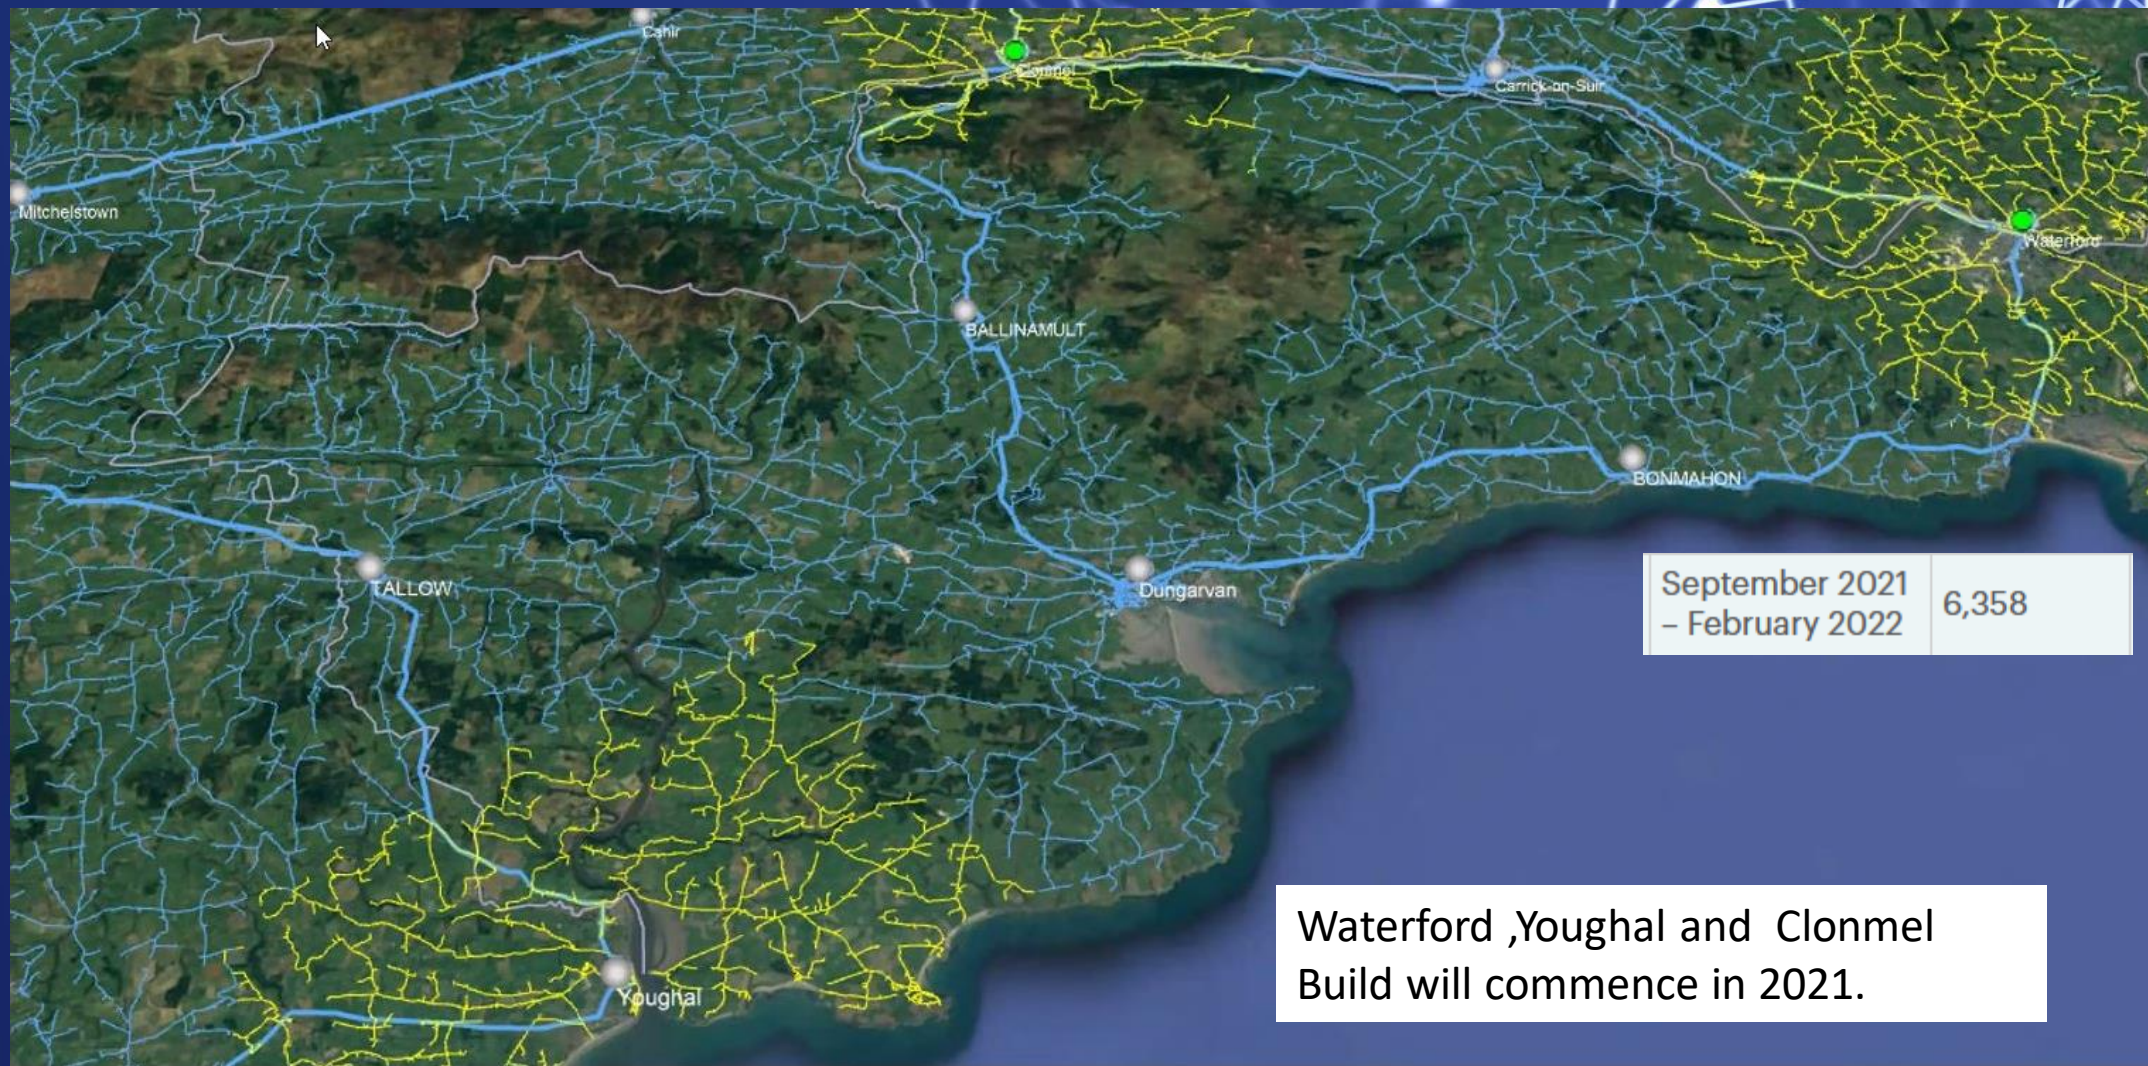

NBP Rollout Waterford 2021

County	Total Premises	Premises in Intervention Area	Percentage of County
Waterford	62,470	15,000	24%

Target of 5448 premises for 2021

Build plan for 2021

NBP Build phase

Tree Trimming and S 254

Tree trimming underway in the Waterford City MD
Expectation is to have these areas completed by the 28th Feb deadline

Guidance for process of engagement being developed between NBI & Local Authority for new poles installs