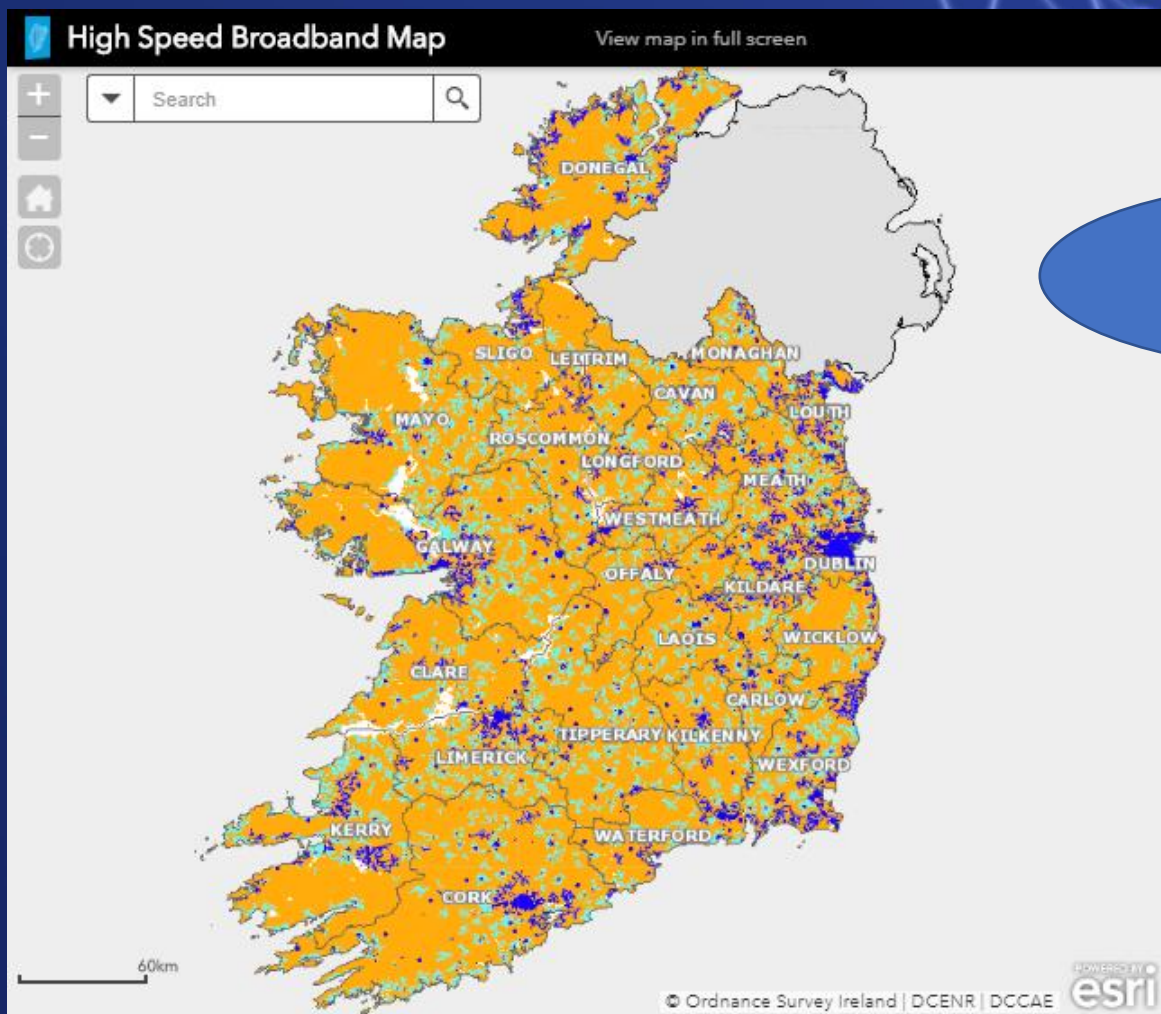

NBI Updates MAP

www.broadband.gov.ie