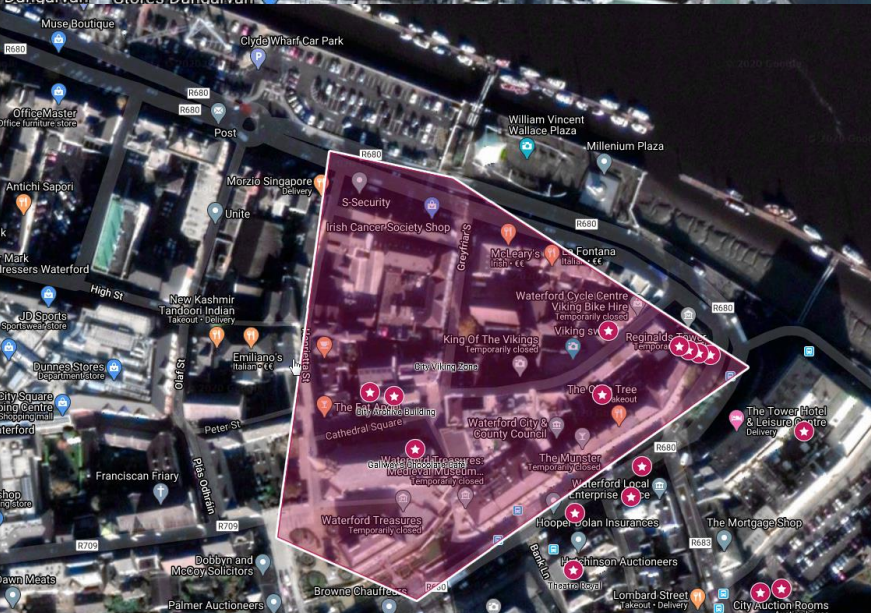

Free WiFi for Waterford

- Free public access to internet services at key destinations in major town centres and villages.
- Promote Waterford as a forward-thinking and digitally inclusive region.
- Introduce free public Wi-Fi as an aid to foster economic growth, making Waterford a more attractive destination for citizens, business and visitors.
- Increase public access to on-line services and information.

#WiFi4EU

www.wifi4eu.eu