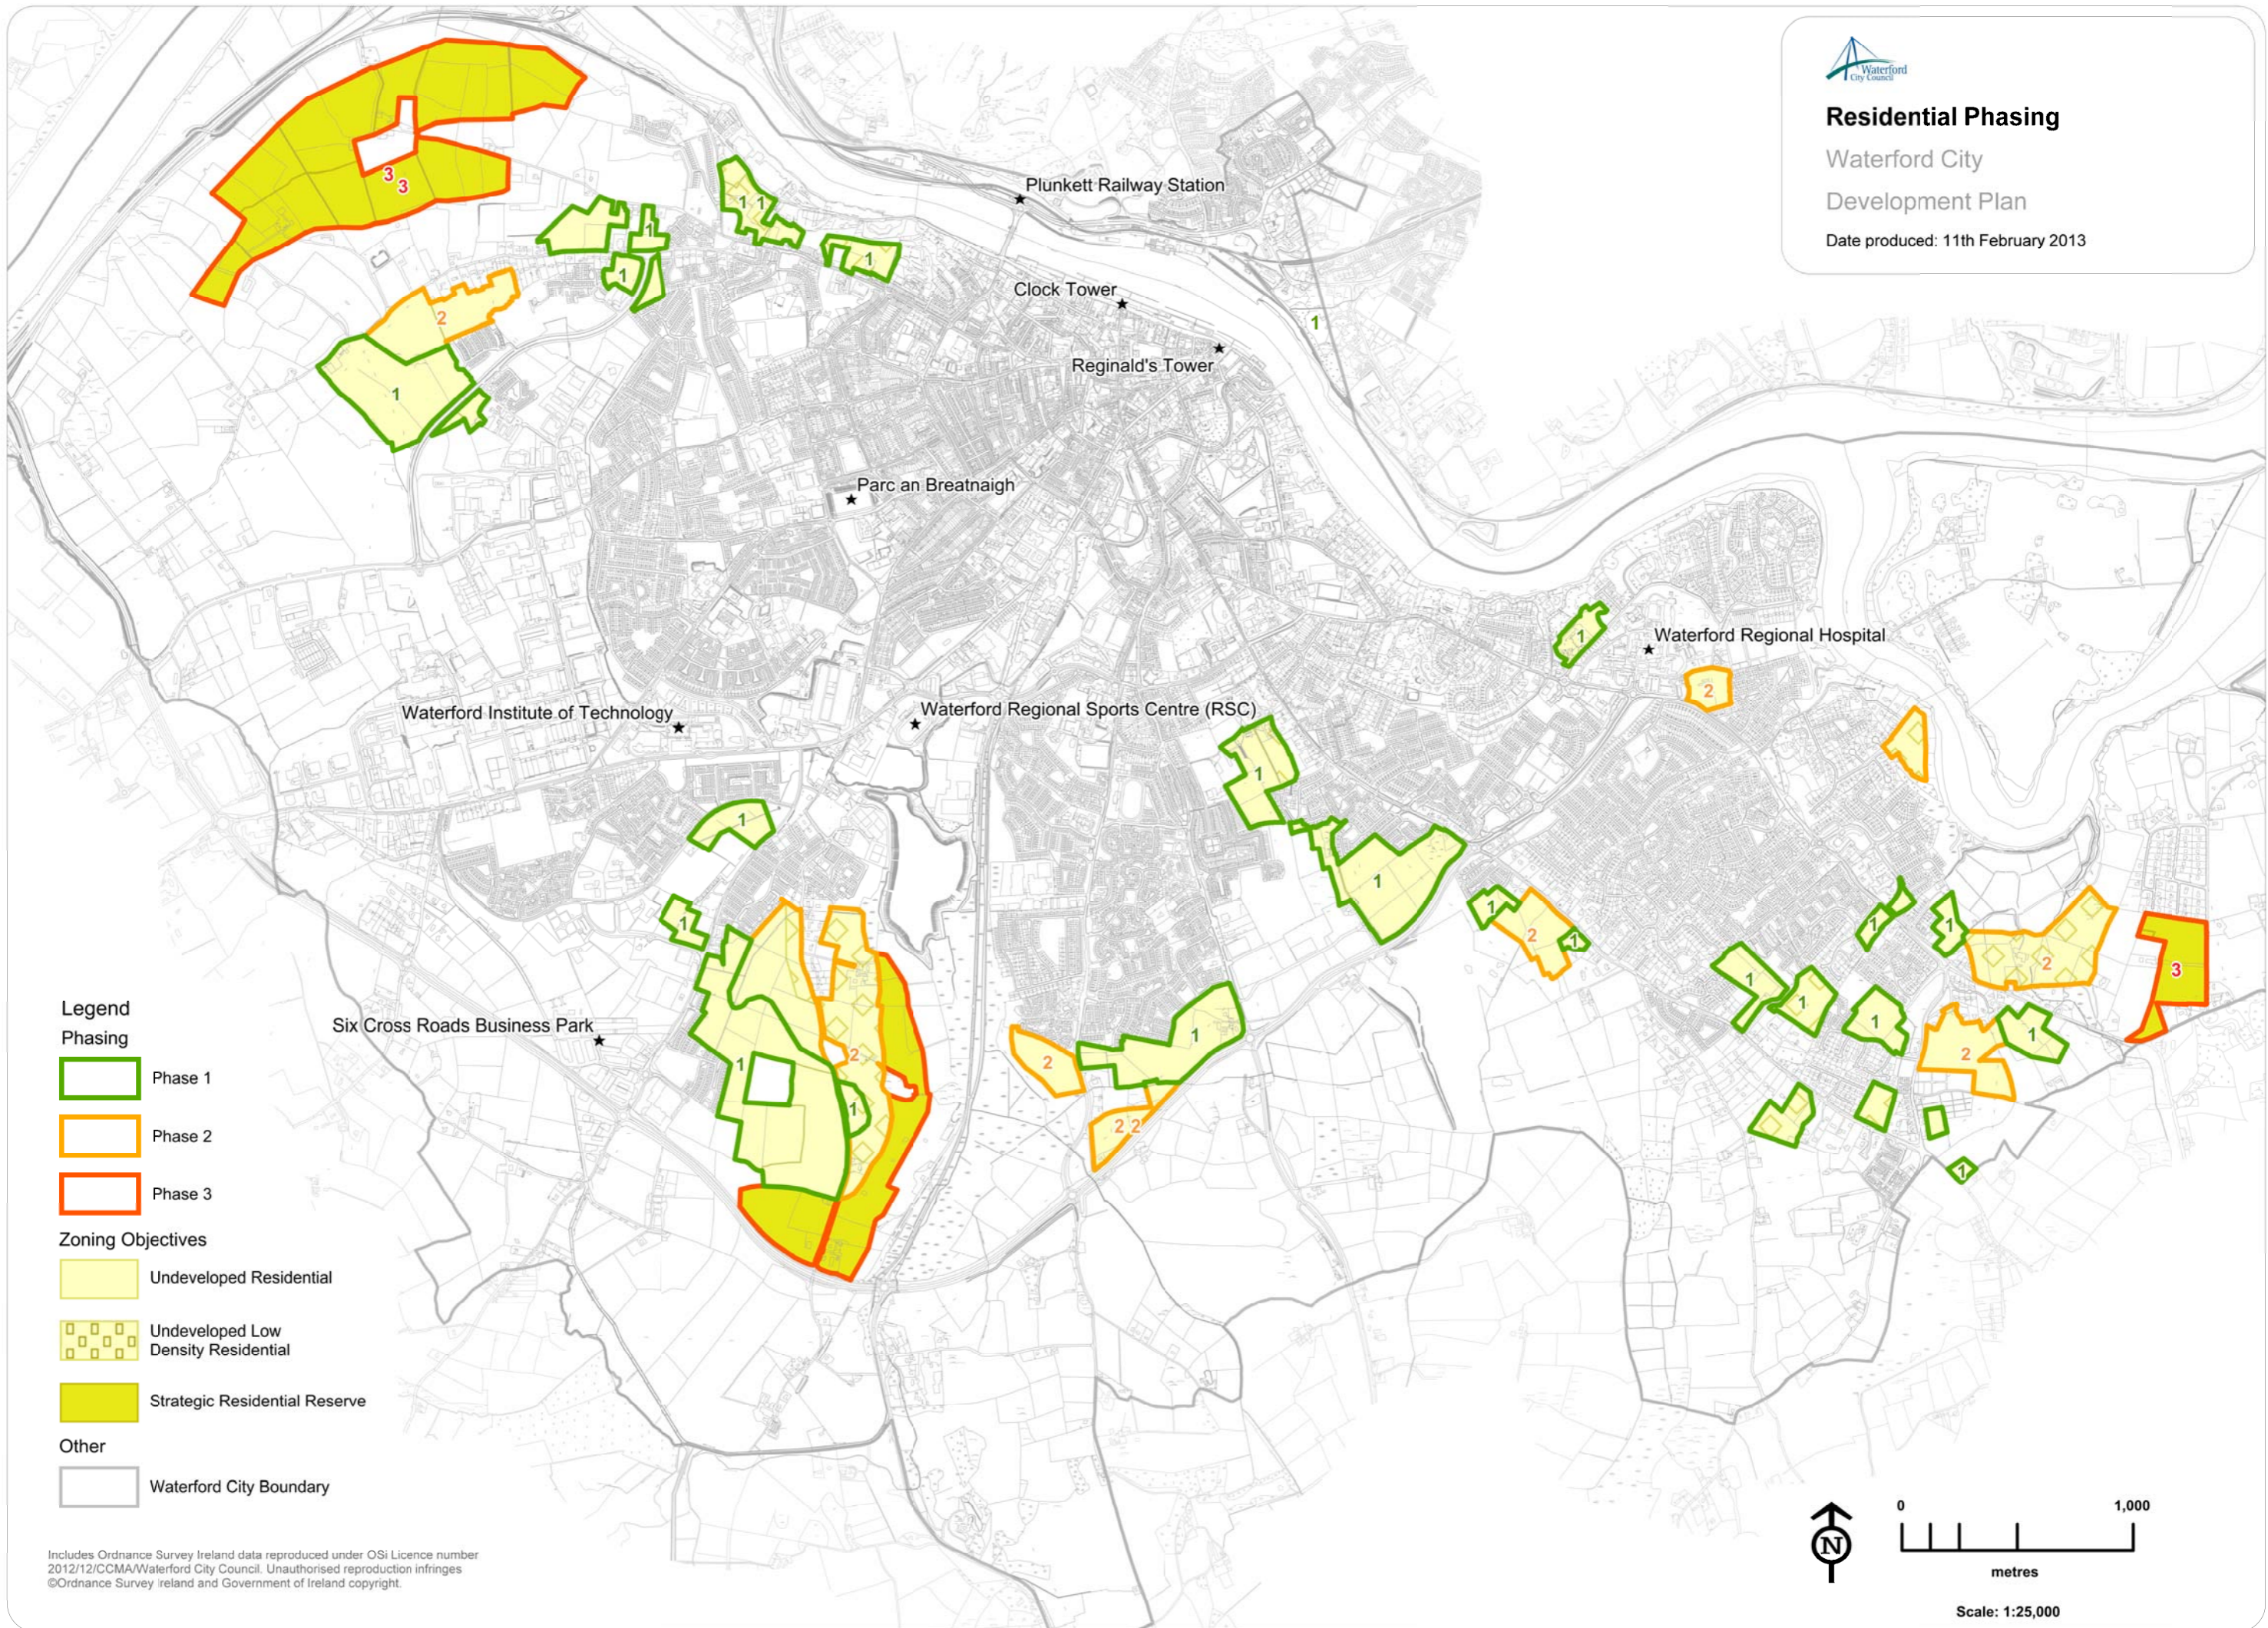

Residential Phasing

Waterford City

Development Plan

Date produced: 11th February 2013

Legend

Phasing

-  Phase 1
-  Phase 2
-  Phase 3

Zoning Objectives

-  Undeveloped Residential
-  Undeveloped Low Density Residential
-  Strategic Residential Reserve

Other

-  Waterford City Boundary

Includes Ordnance Survey Ireland data reproduced under OSi Licence number 2012/12/CCMA/Waterford City Council. Unauthorised reproduction infringes ©Ordnance Survey Ireland and Government of Ireland copyright.

Scale: 1:25,000