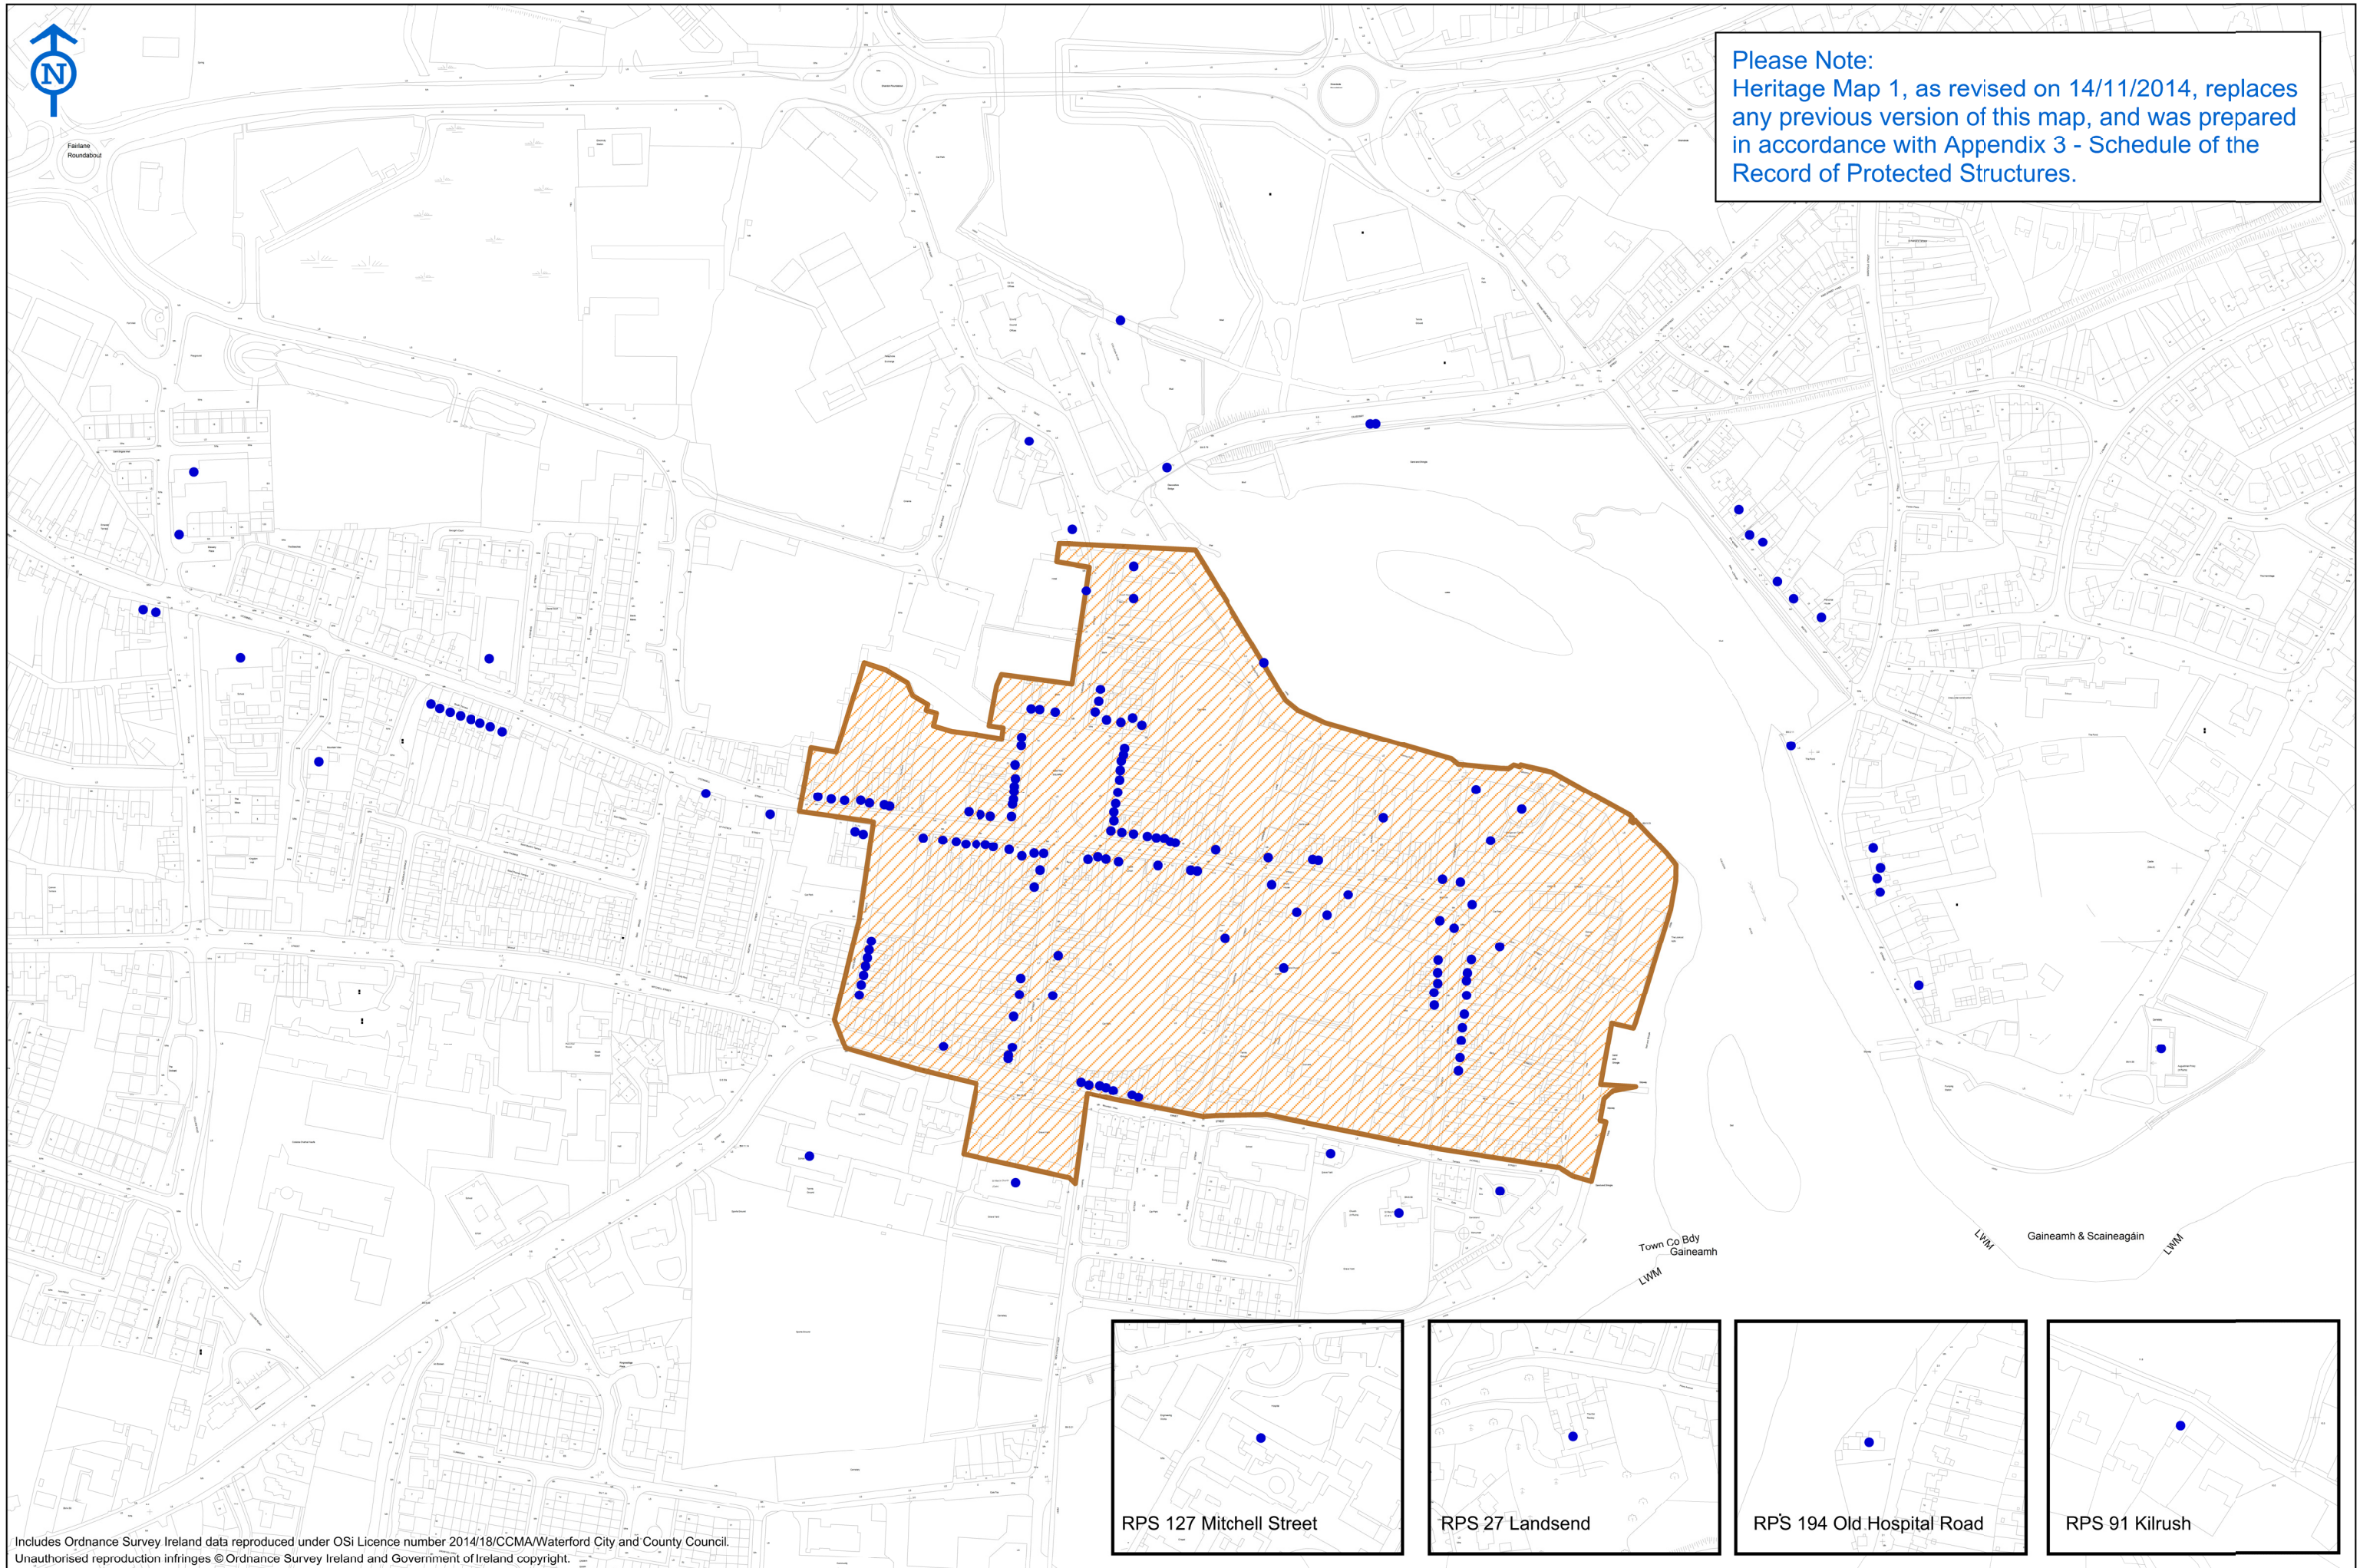

Please Note:
Heritage Map 1, as revised on 14/11/2014, replaces any previous version of this map, and was prepared in accordance with Appendix 3 - Schedule of the Record of Protected Structures.

RPS 127 Mitchell Street

RPS 27 Landsend

RPS 194 Old Hospital Road

RPS 91 Kilrush