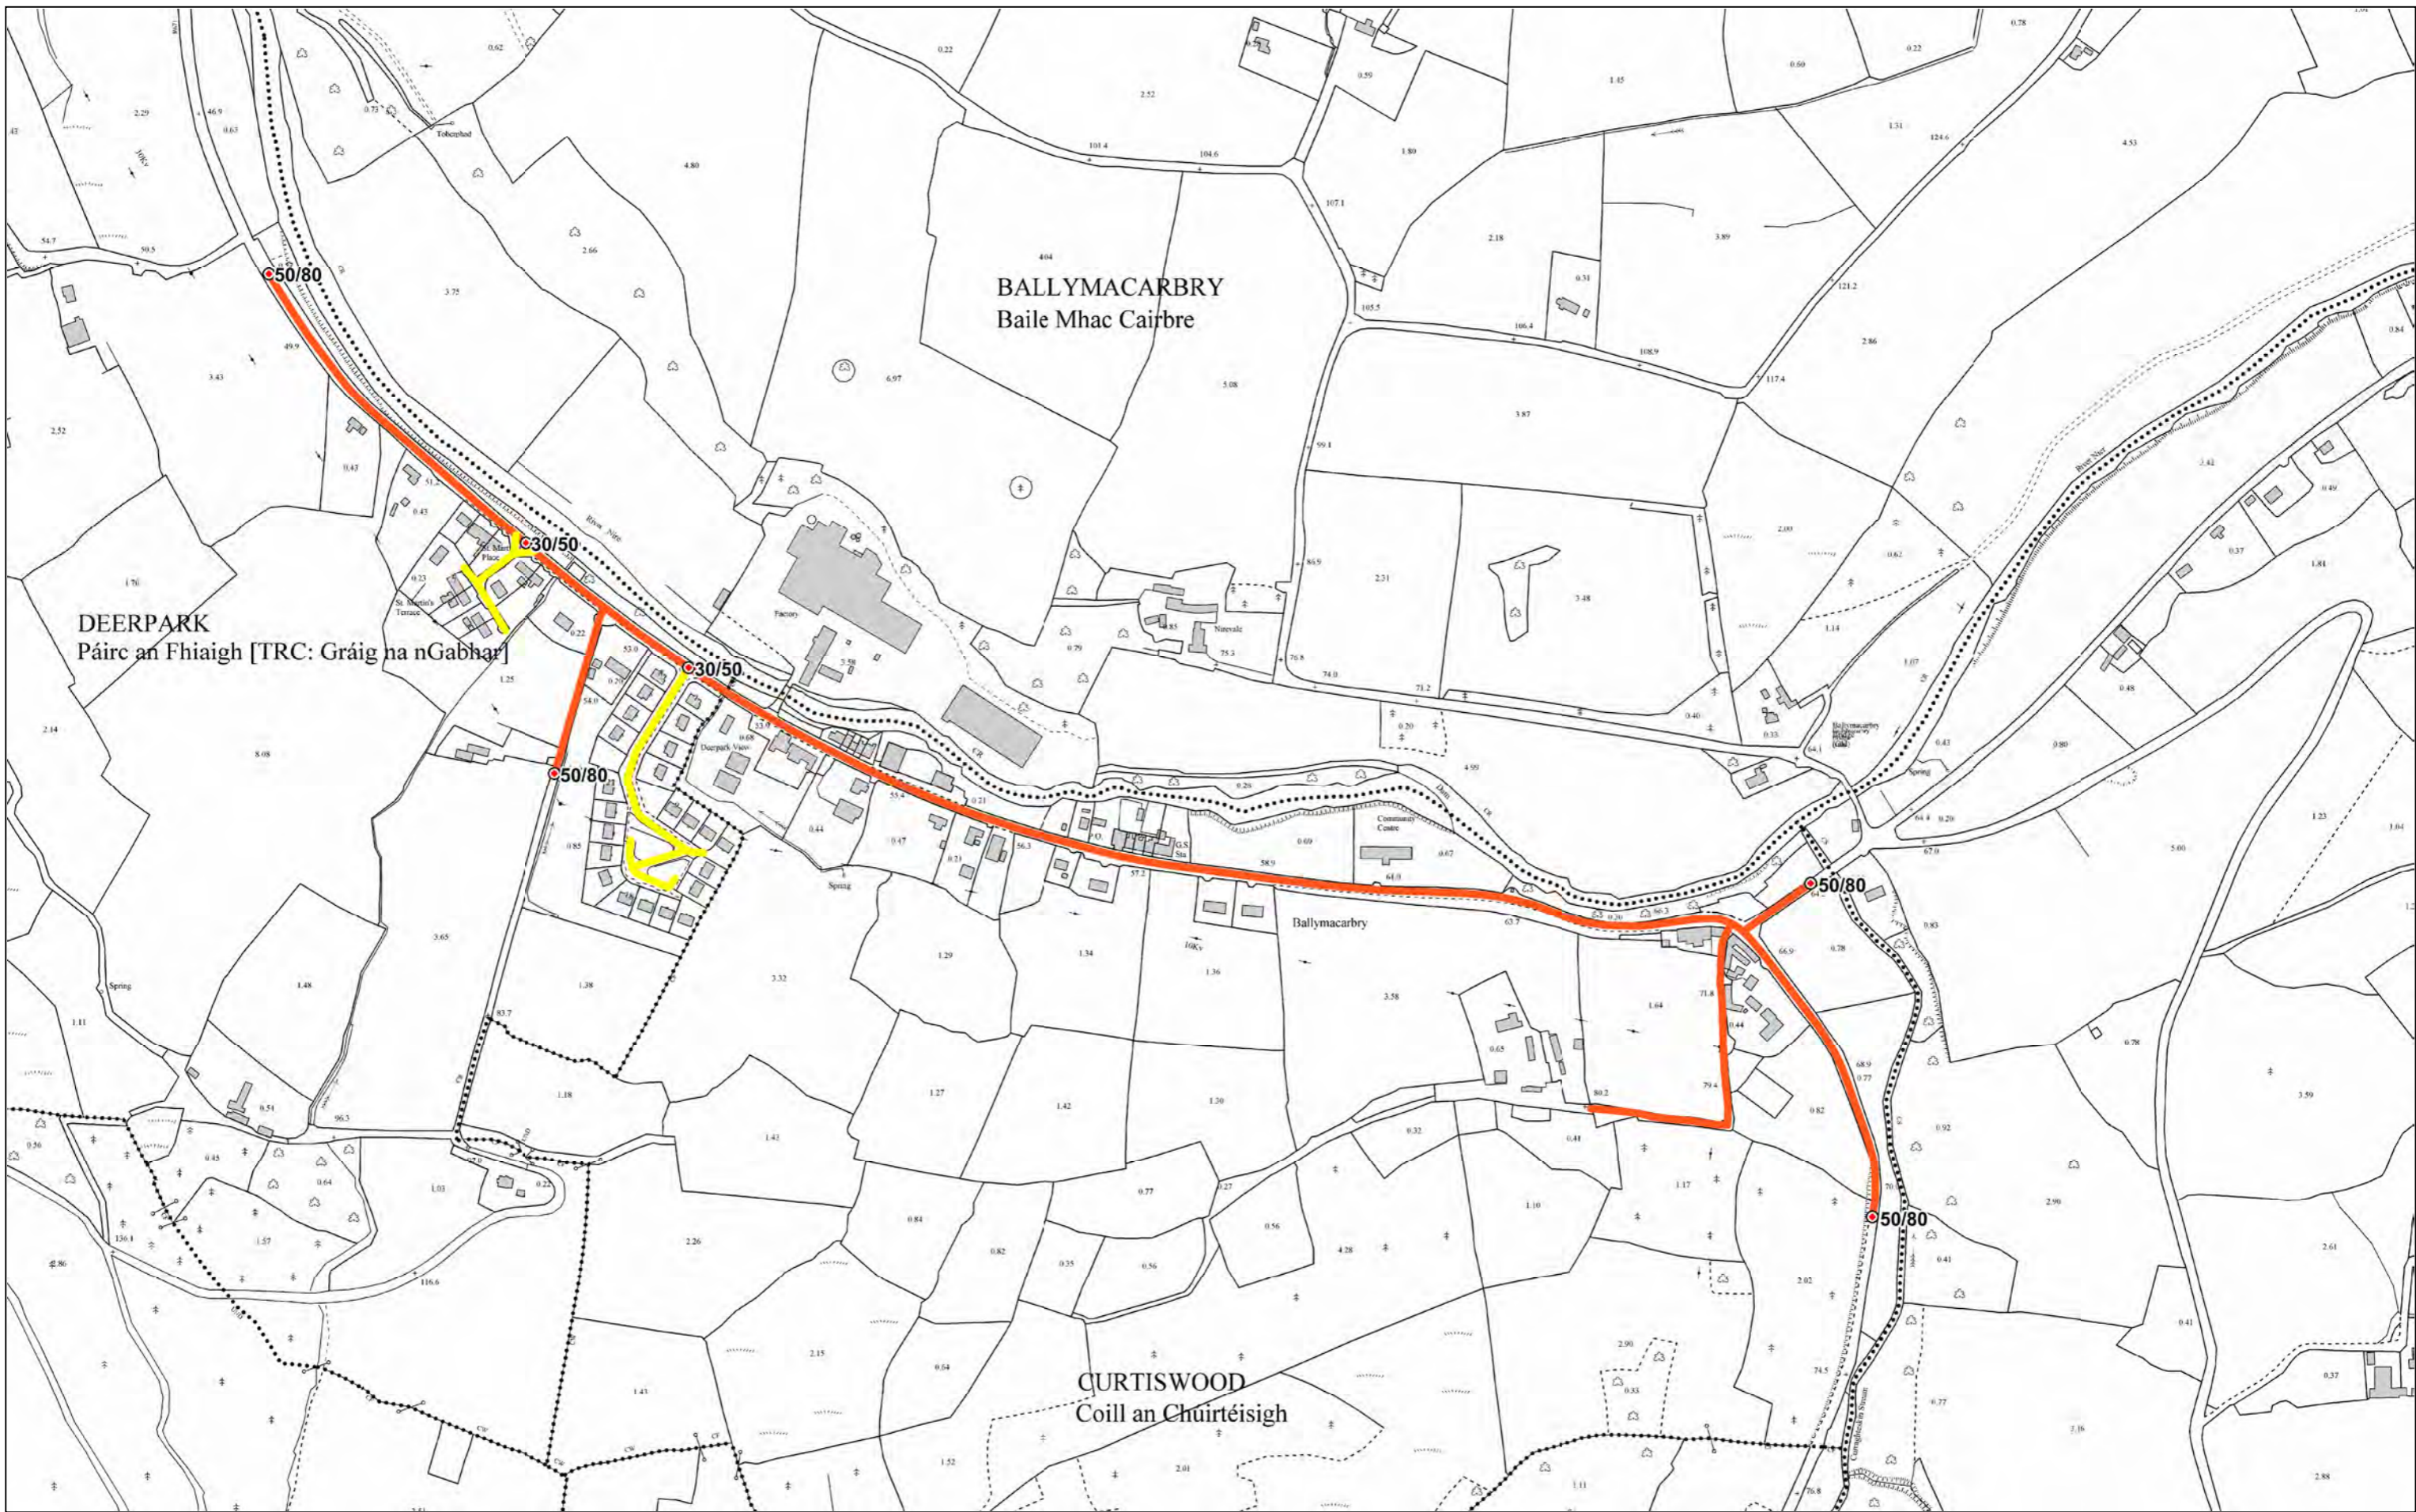

- Extents of 30km/h Special Speed Limit
- Extents of 50km/h Special Speed Limit
- Extents of 60km/h Special Speed Limit
- Extents of 80km/h Special Speed Limit
- Extents of 100km/h Special Speed Limit
- Extents of Built Up Area

Road Traffic Special Speed Limit Waterford City & County Council Bye-Laws 2017		
Ballymacarbray Comeragh District		Scale: 1:5000 on A3
		Map Ref: Com04