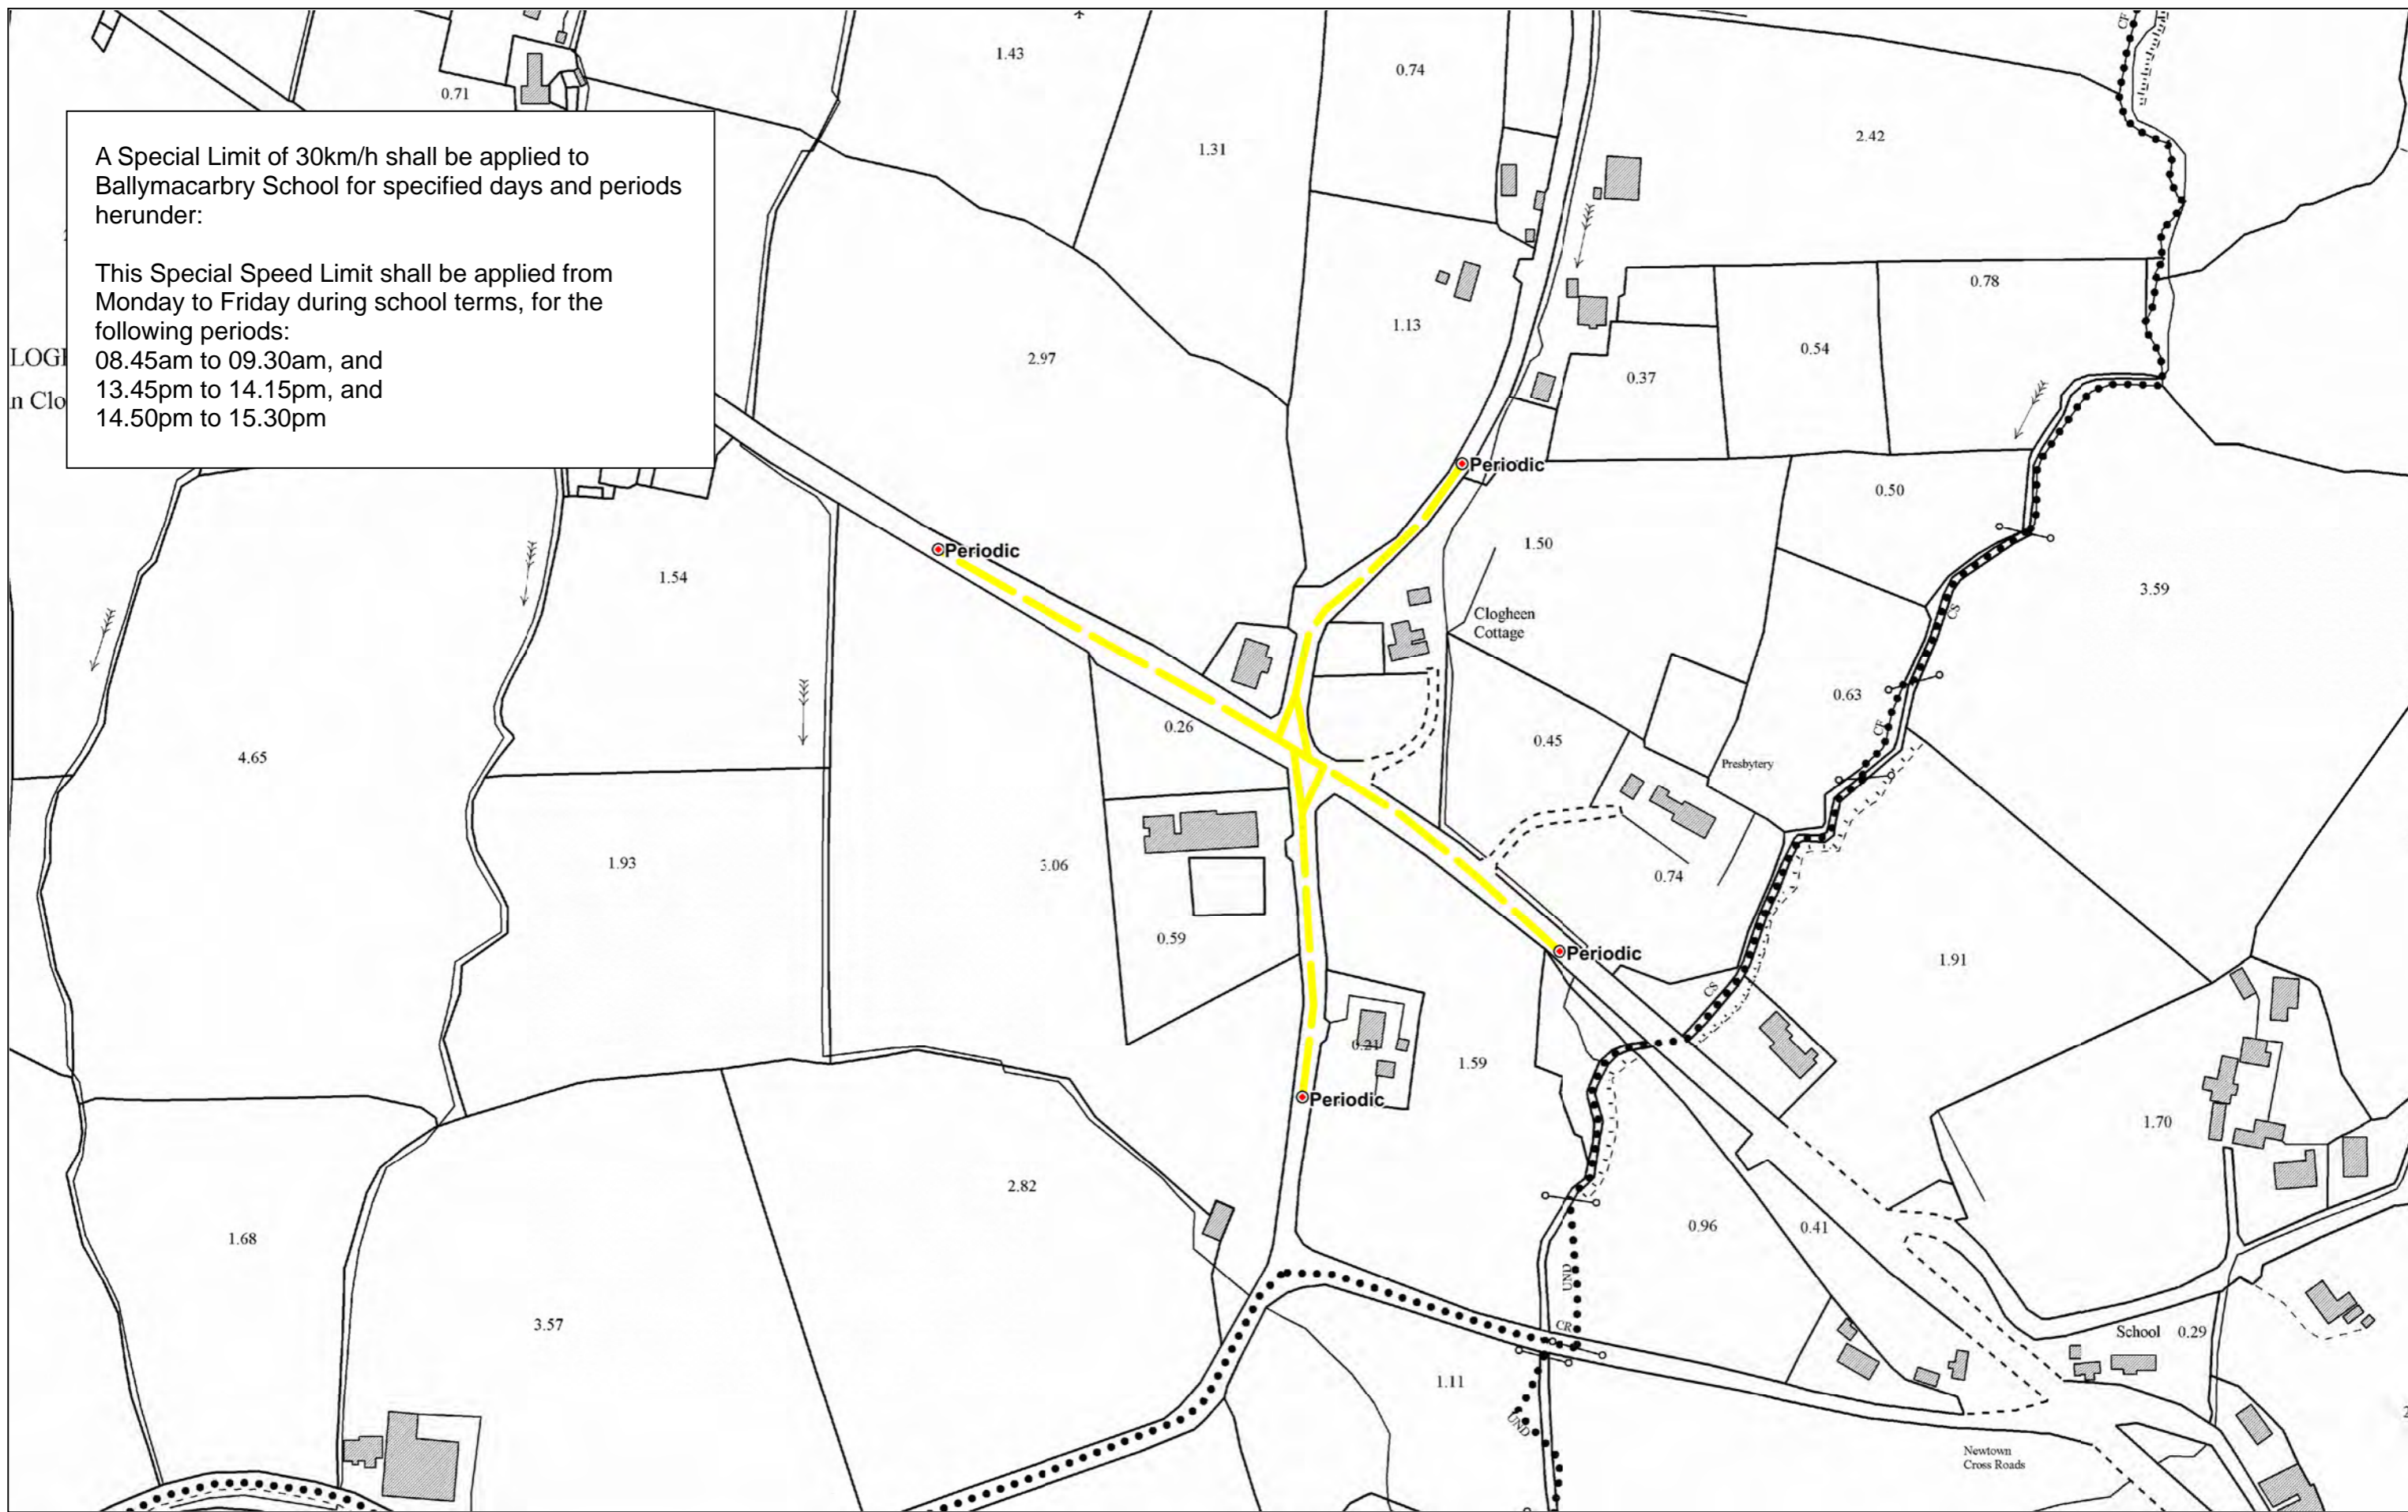

A Special Limit of 30km/h shall be applied to Ballymacarbray School for specified days and periods herunder:

This Special Speed Limit shall be applied from Monday to Friday during school terms, for the following periods:

08.45am to 09.30am, and
13.45pm to 14.15pm, and
14.50pm to 15.30pm

LOG
n Clo

- Extents of 30km/h Special Speed Limit
- Extents of 50km/h Special Speed Limit
- Extents of 60km/h Special Speed Limit

- Extents of 80km/h Special Speed Limit
- Extents of 100km/h Special Speed Limit
- Extents of Built Up Area

Road Traffic Special Speed Limit
Waterford City & County Council Bye-Laws 2017
Ballymacarbray School
Comeragh District

Scale:
1:2500 on A3

Map Ref:
Com05