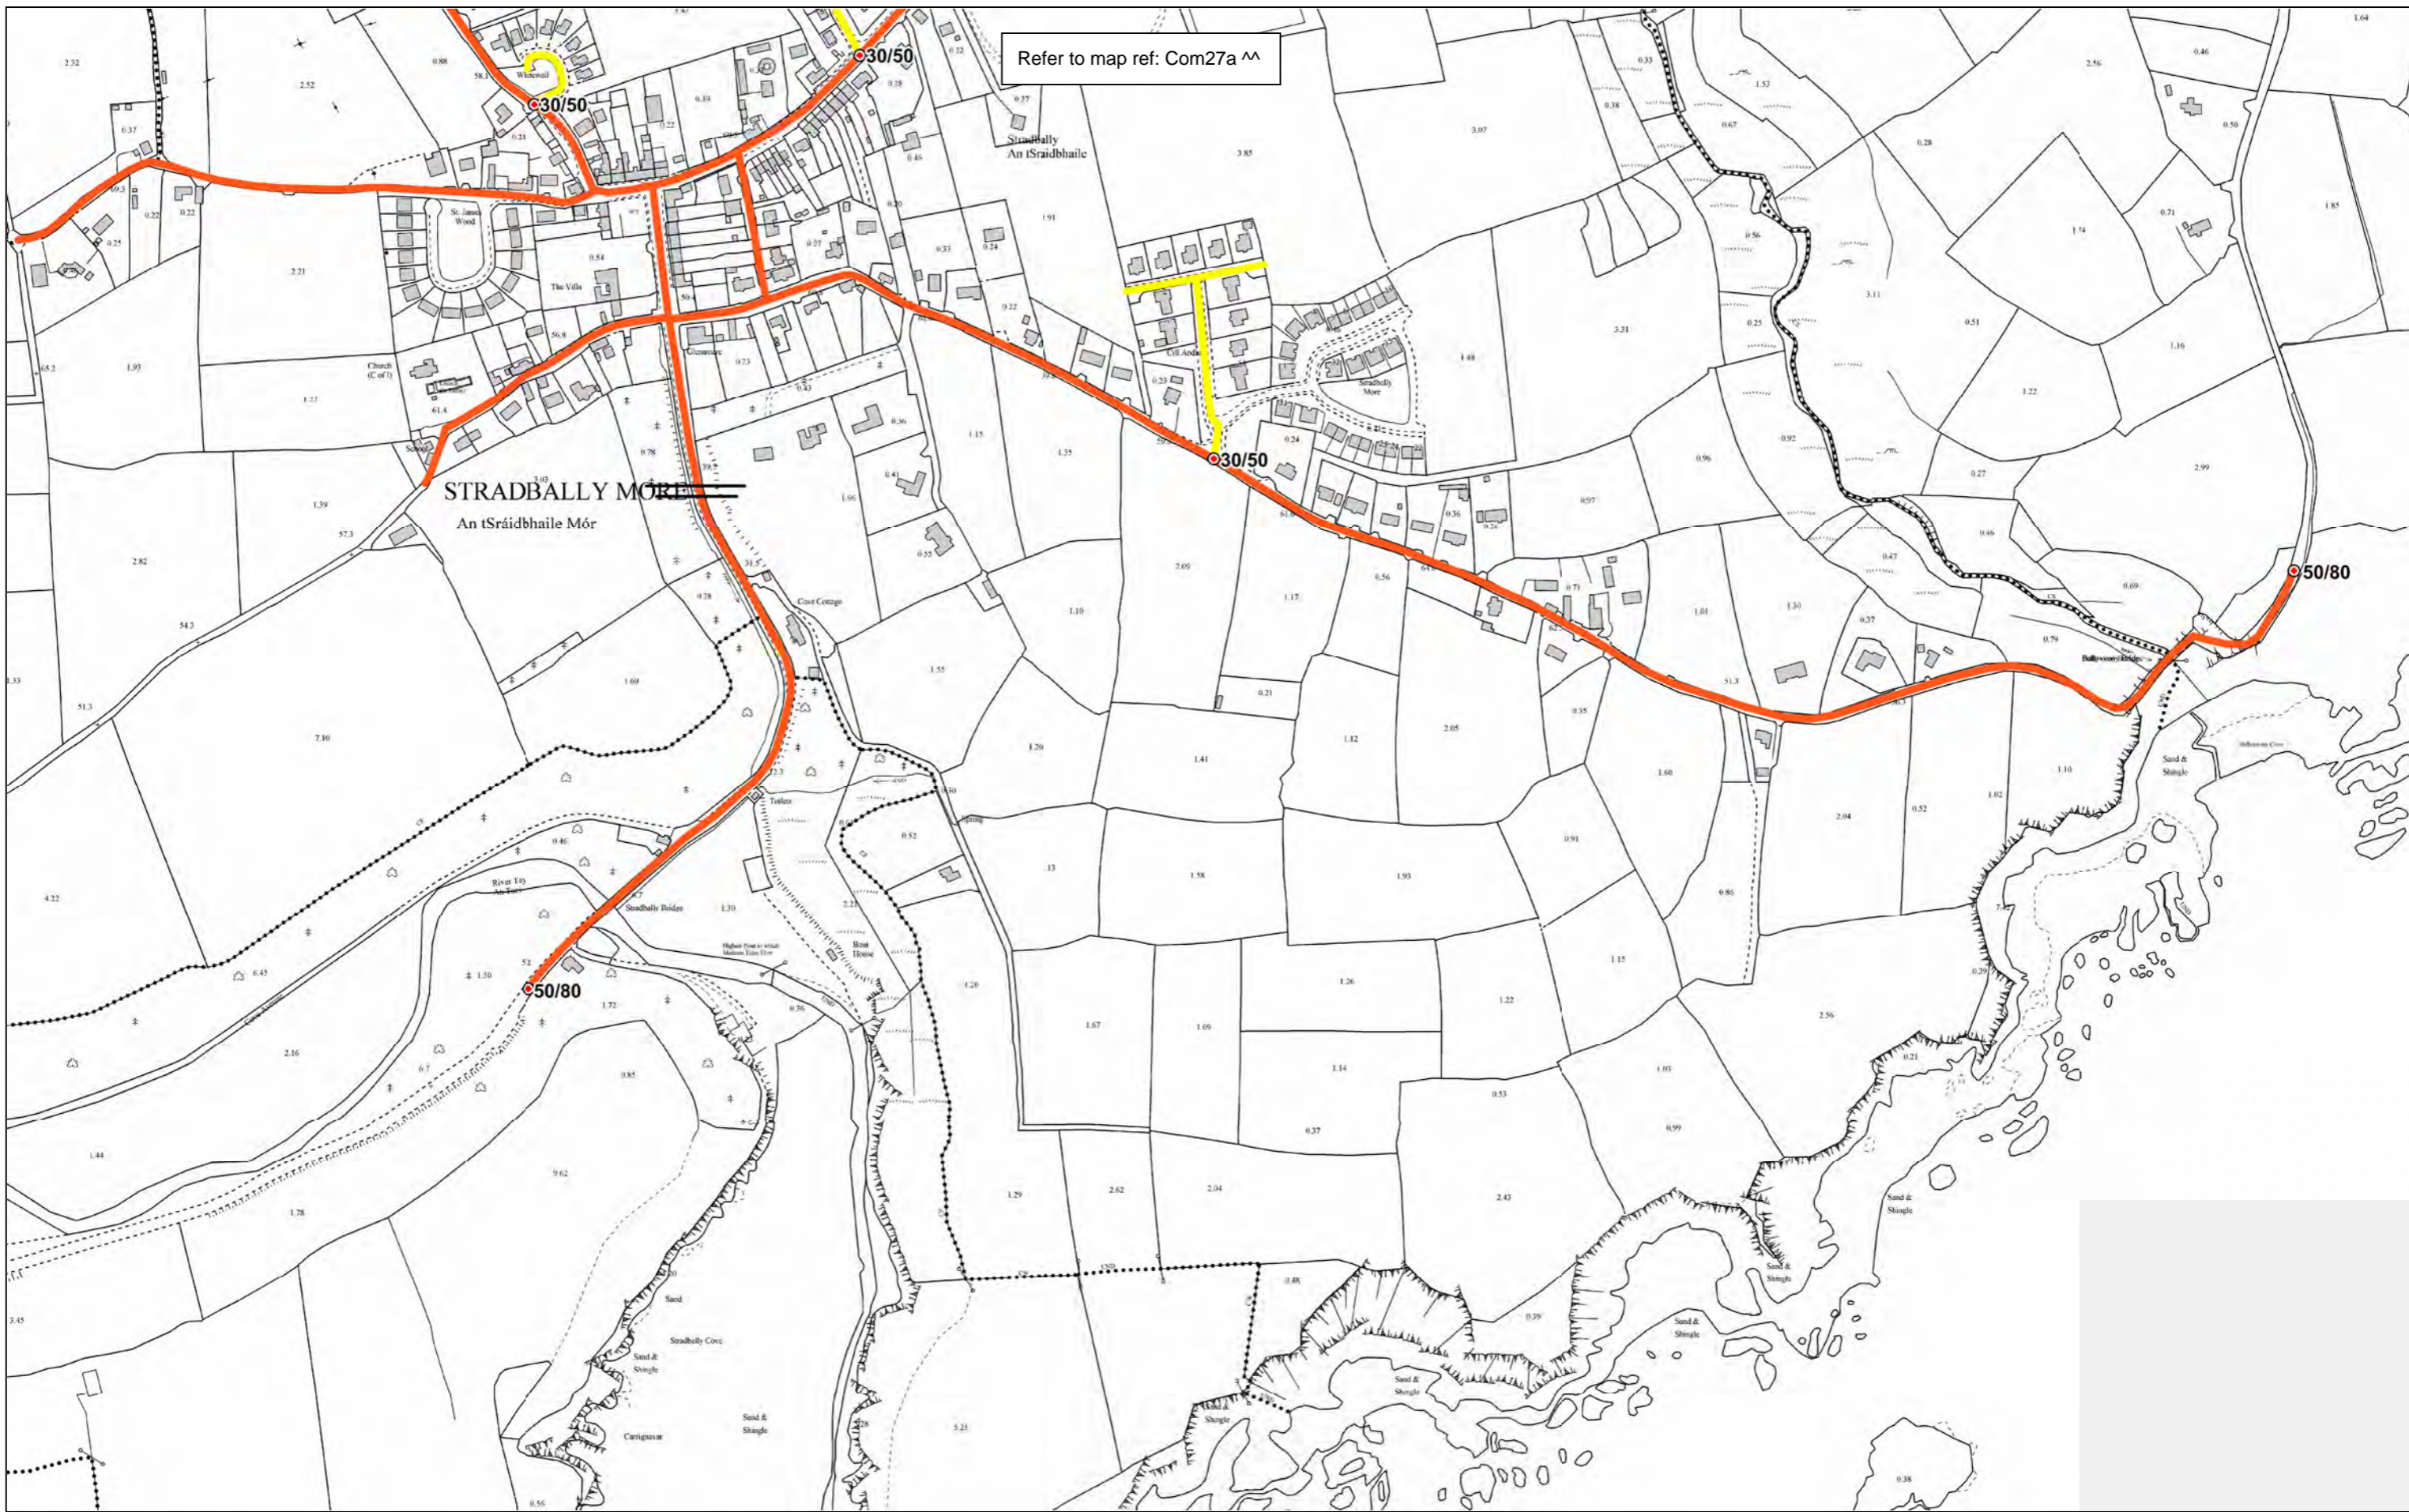

- Extents of 30km/h Special Speed Limit
- Extents of 50km/h Special Speed Limit
- Extents of 60km/h Special Speed Limit

- Extents of 80km/h Special Speed Limit
- Extents of 100km/h Special Speed Limit
- Extents of Built Up Area

Road Traffic Special Speed Limit		
Waterford City & County Council Bye-Laws 2017		
Stradbally		Scale: 1:5000 on A3
Comeragh District		
		Map Ref: Com27b