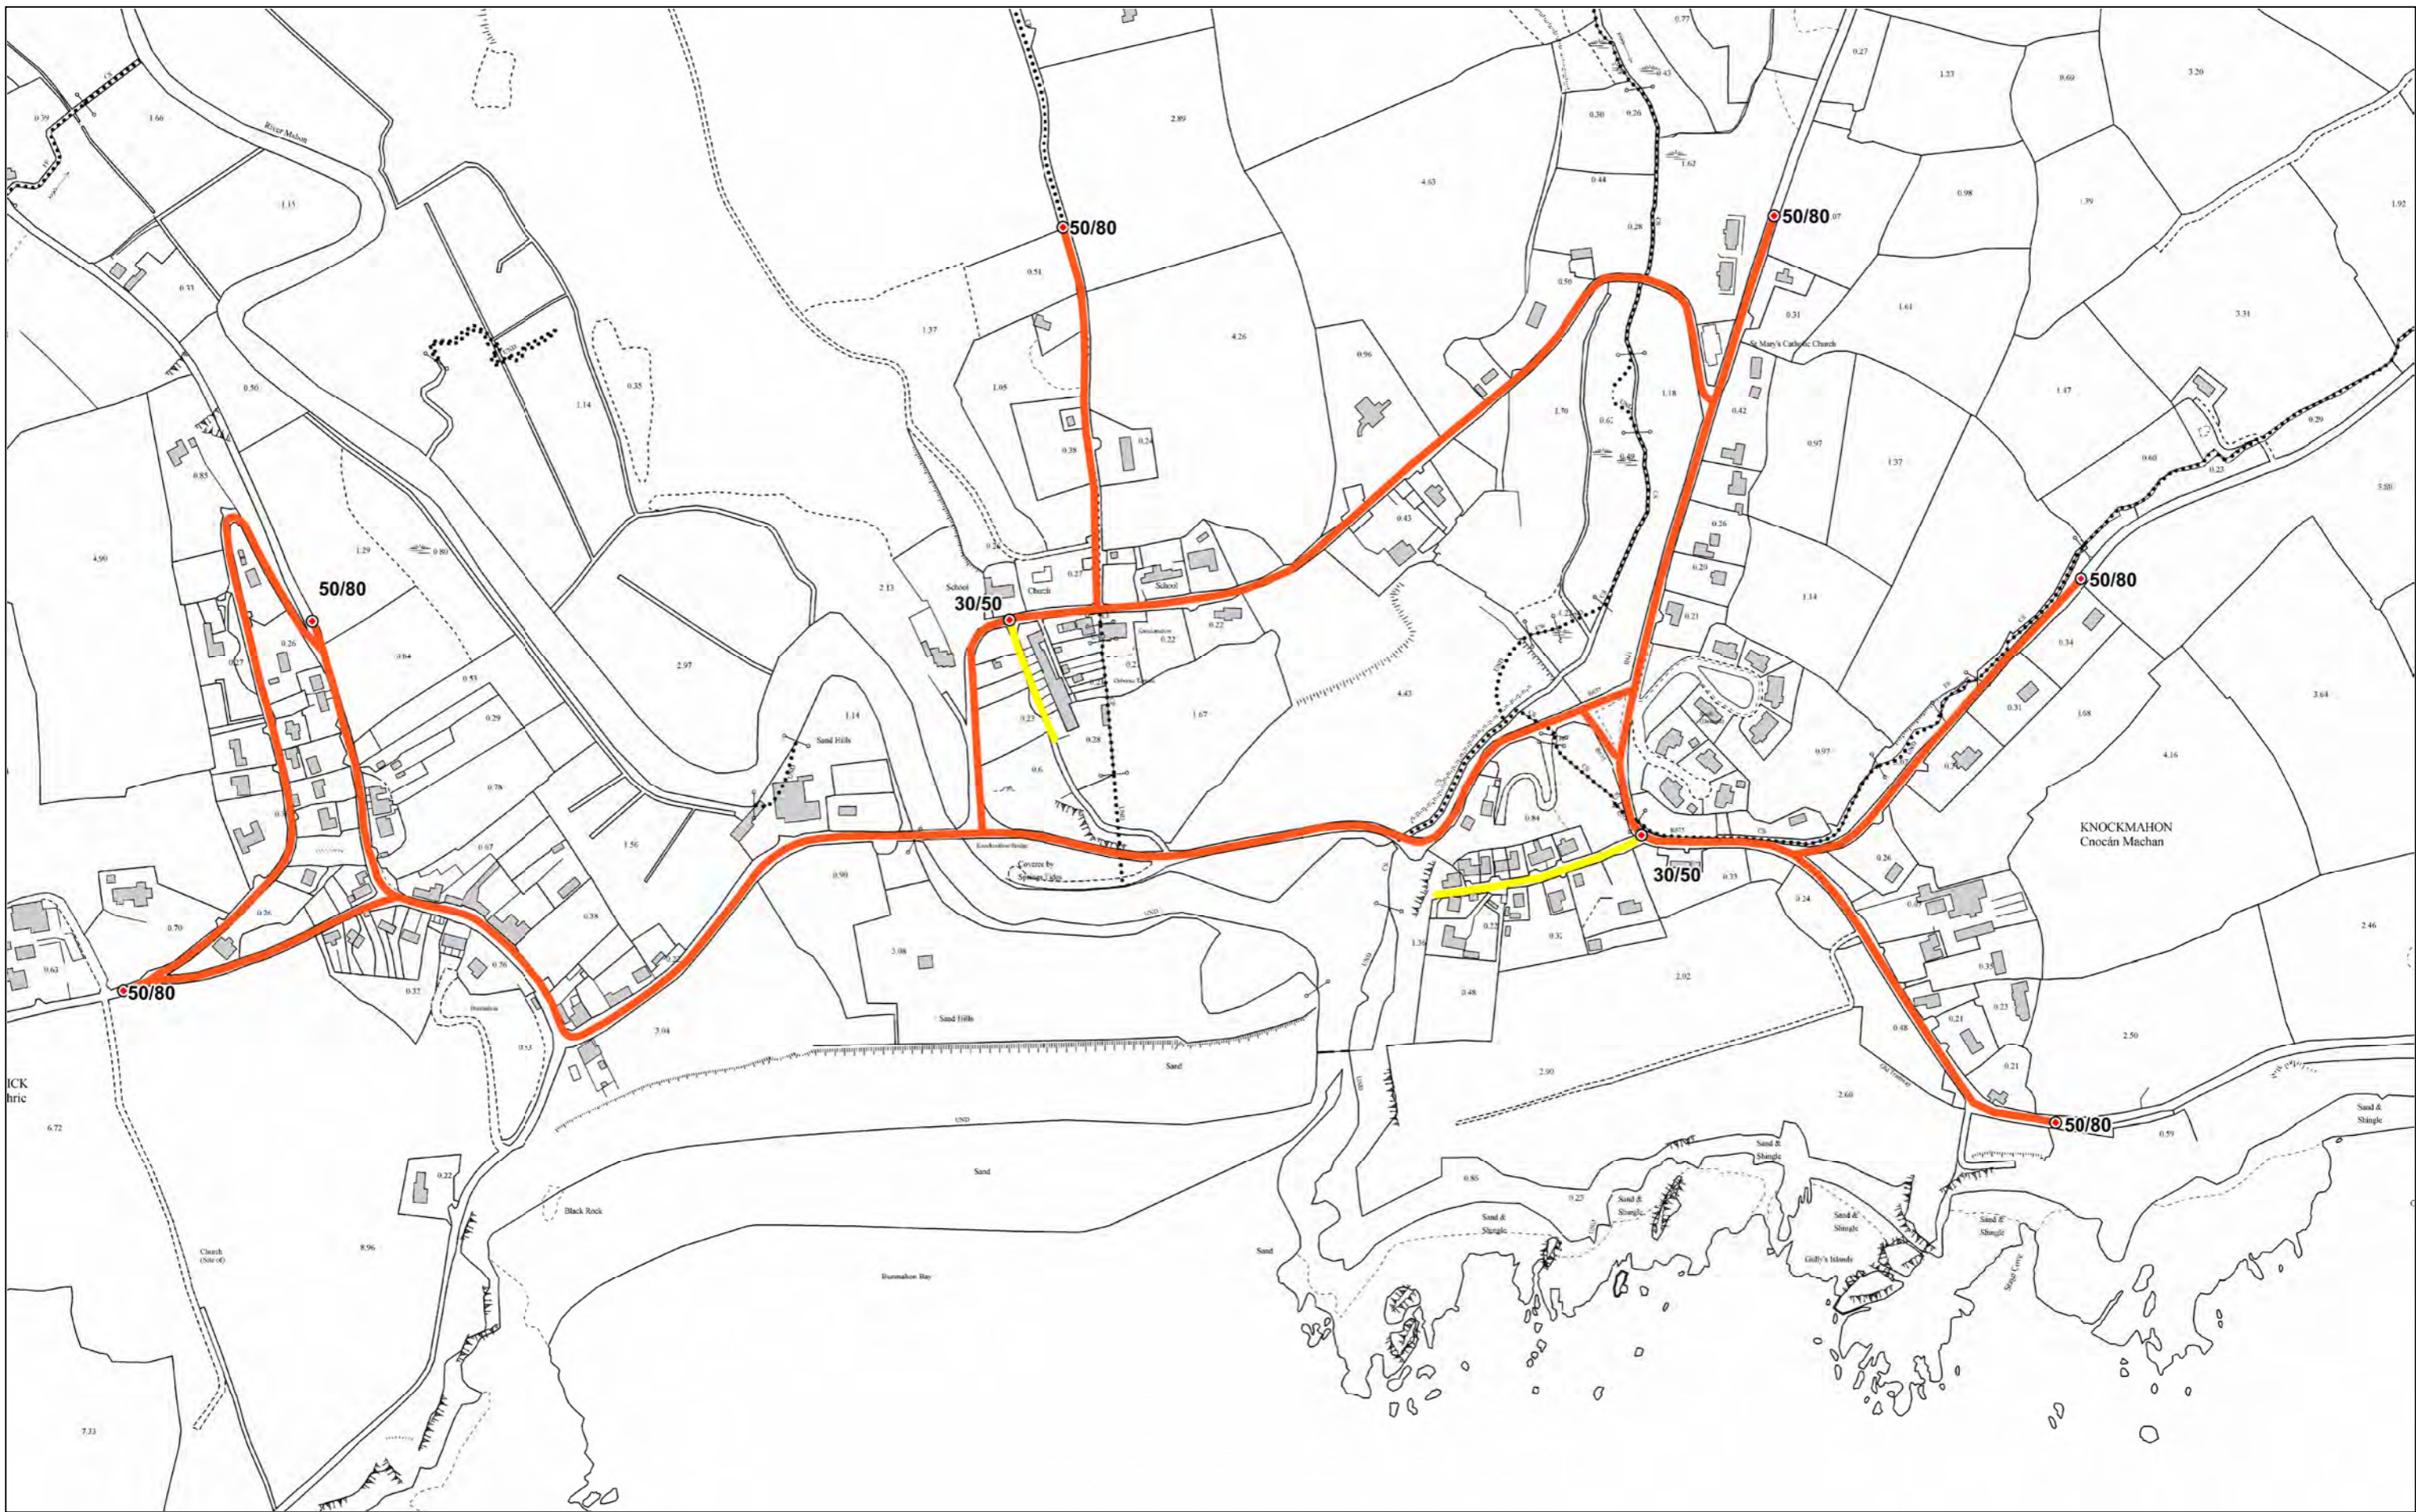

Scale:
1:2500 on A3

Map Ref:
Com05

- Extents of 30km/h Special Speed Limit
- Extents of 50km/h Special Speed Limit
- Extents of 60km/h Special Speed Limit

- Extents of 80km/h Special Speed Limit
- Extents of 100km/h Special Speed Limit
- Extents of Built Up Area