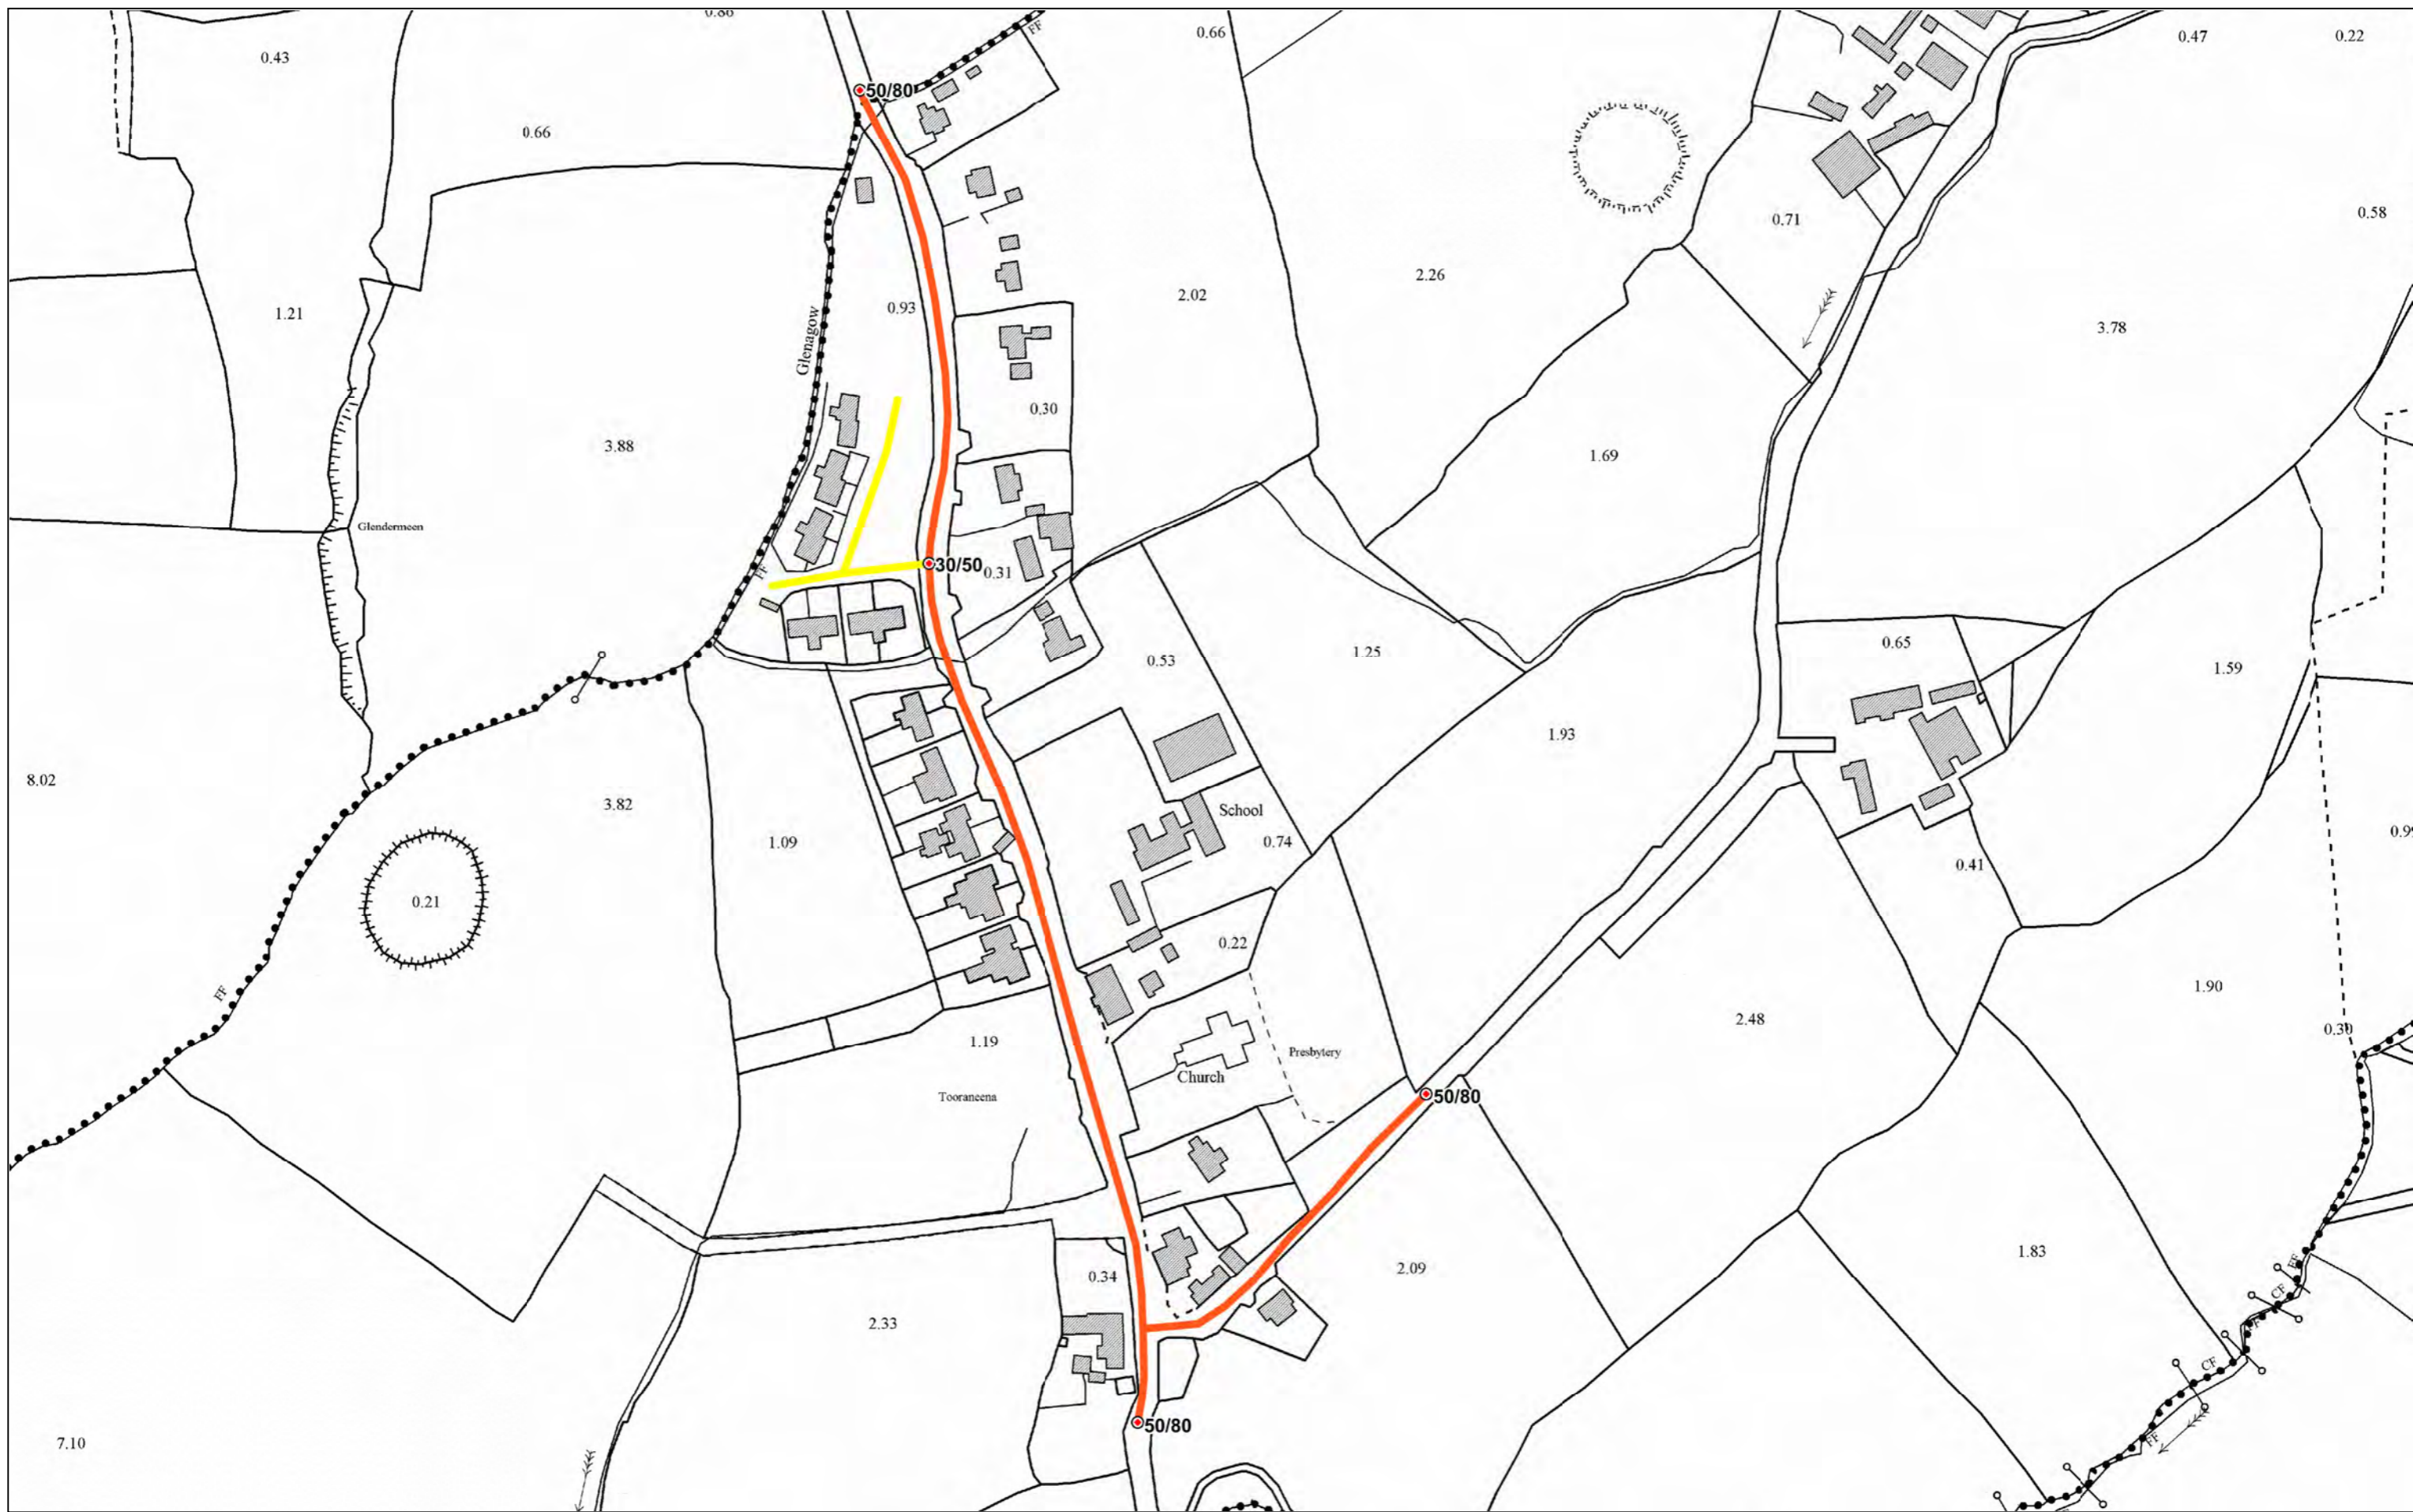

- Extents of 30km/h Special Speed Limit
- Extents of 50km/h Special Speed Limit
- Extents of 60km/h Special Speed Limit

- Extents of 80km/h Special Speed Limit
- Extents of 100km/h Special Speed Limit
- Extents of Built Up Area

Road Traffic Special Speed Limit		
Waterford City & County Council Bye-Laws 2017		
Tooraneena		Scale: 1:2500 on A3
Comeragh District		
		Map Ref: Com28