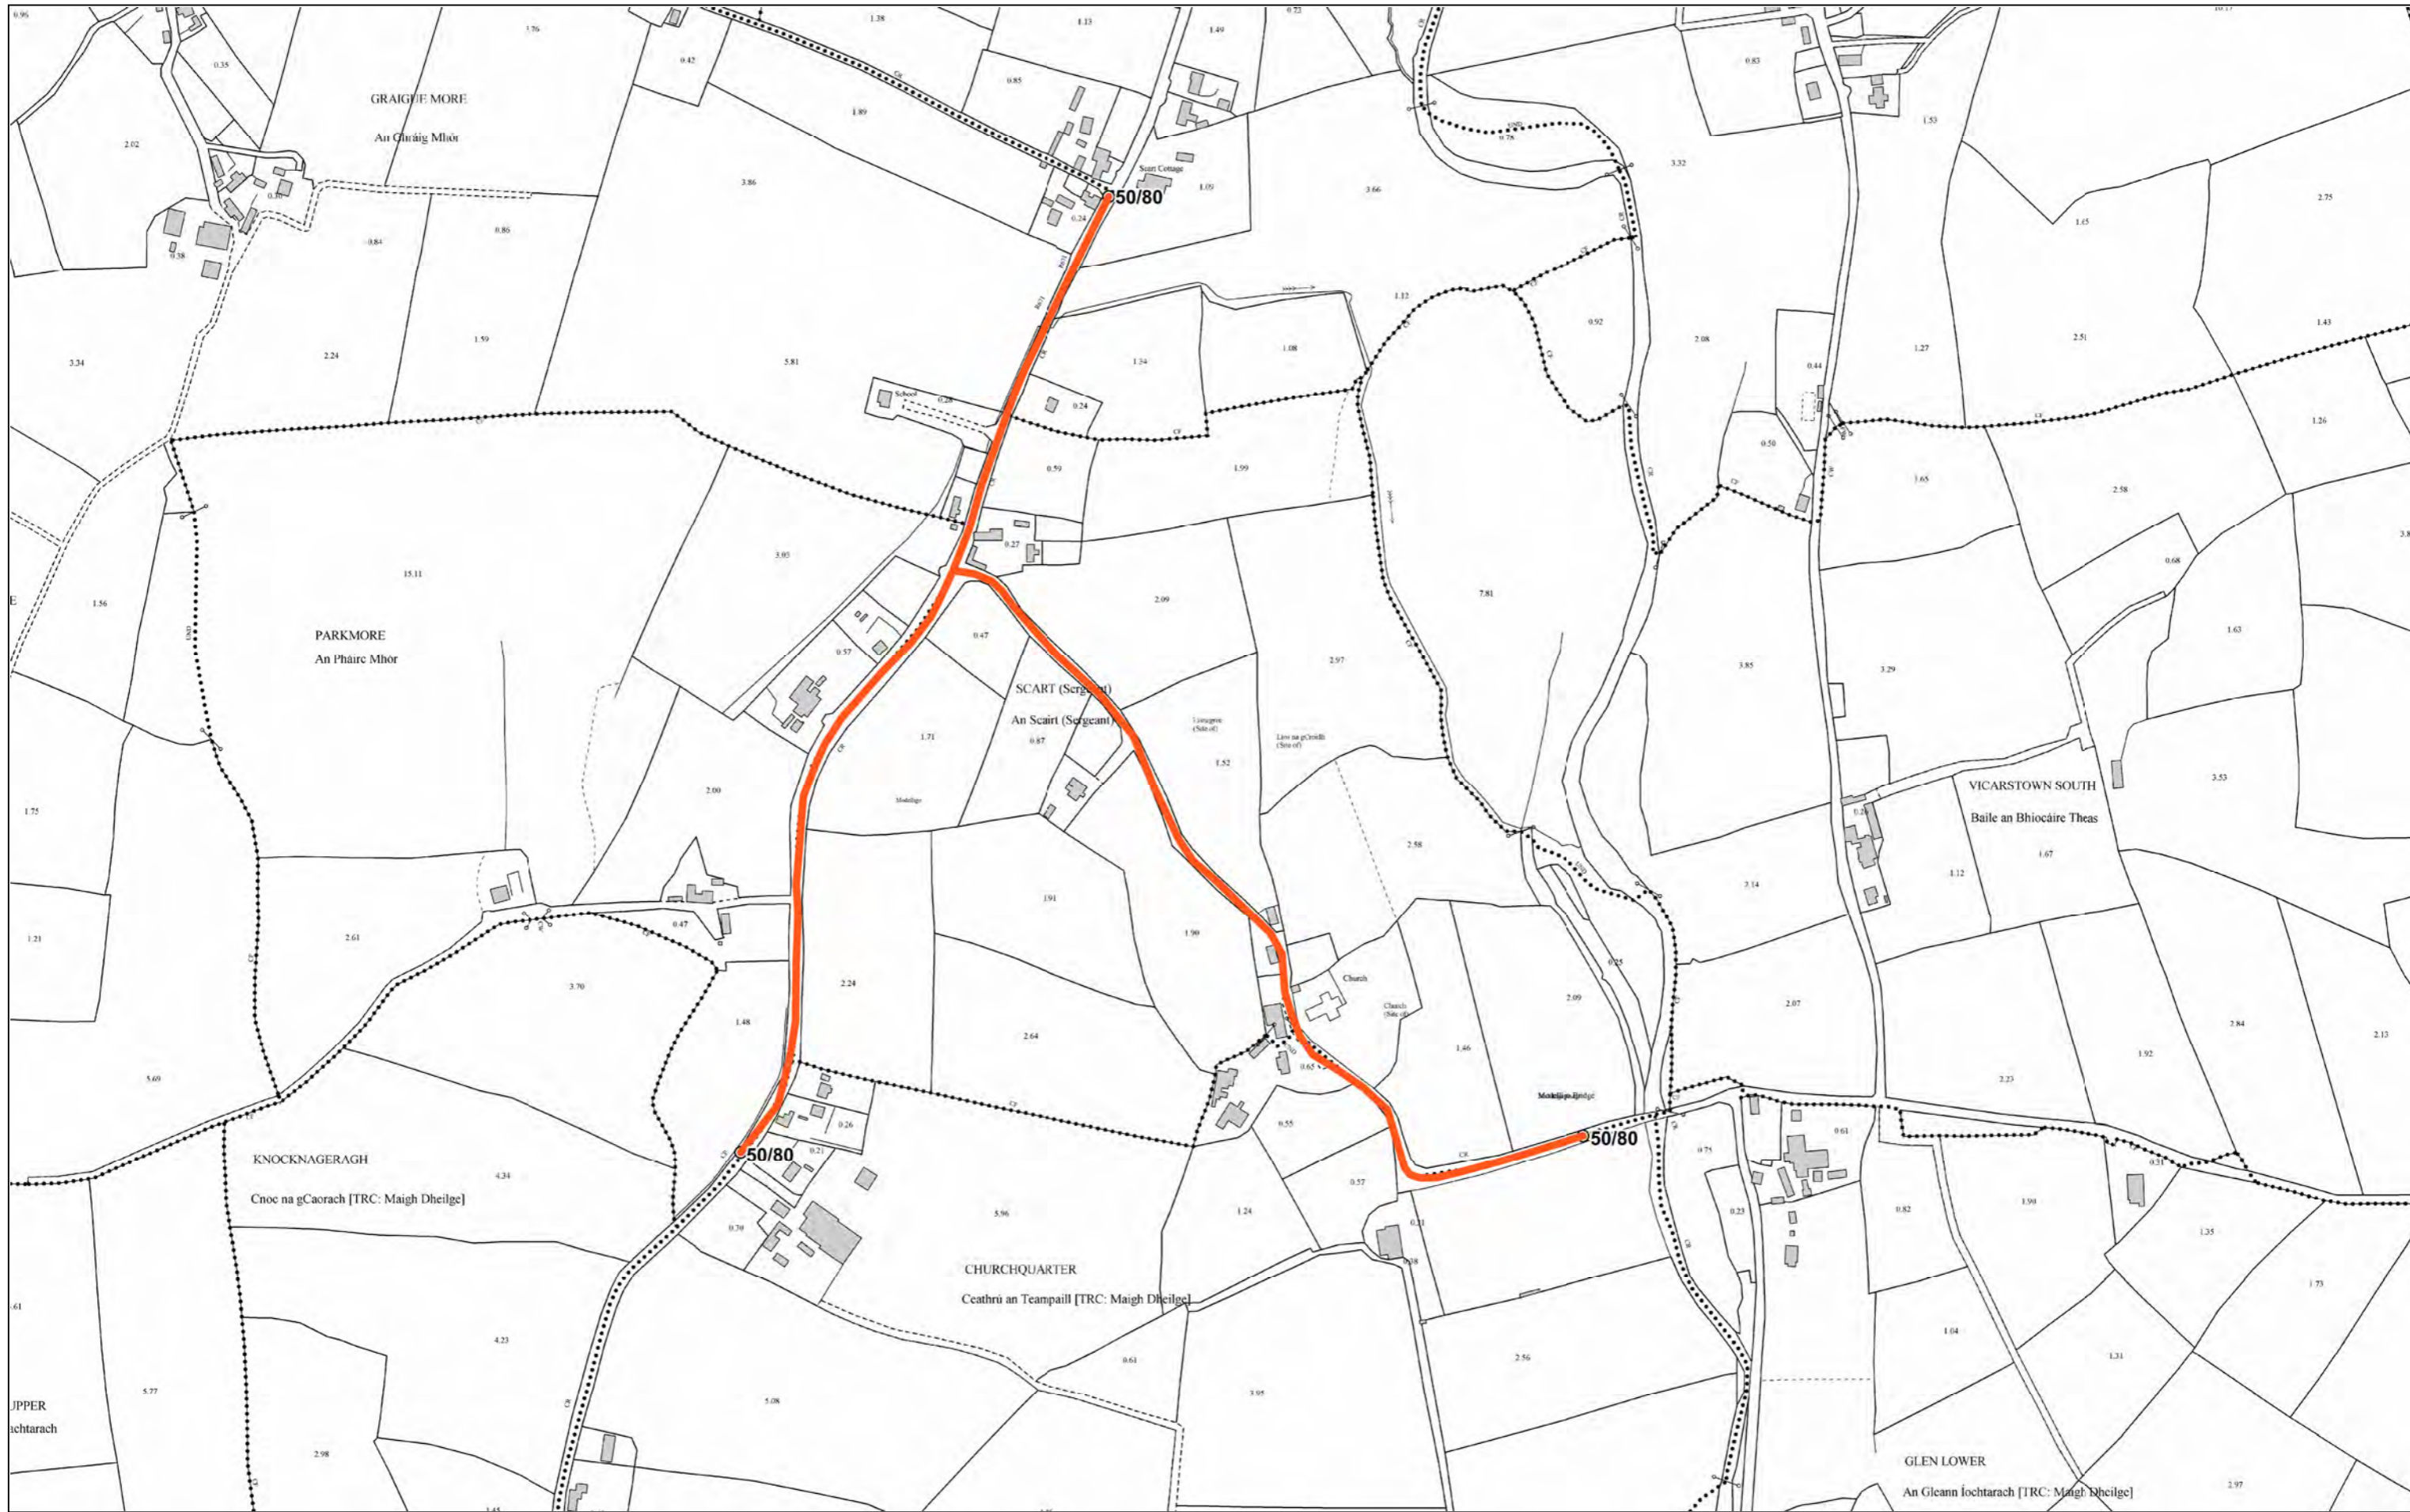

- Extents of 30km/h Special Speed Limit
- Extents of 50km/h Special Speed Limit
- Extents of 60km/h Special Speed Limit

- Extents of 80km/h Special Speed Limit
- Extents of 100km/h Special Speed Limit
- Extents of Built Up Area

Road Traffic Special Speed Limit		
Waterford City & County Council Bye-Laws 2017		
Modeligo		
Comeragh District		
Scale: 1:5000 on A3	Map Ref: Com21