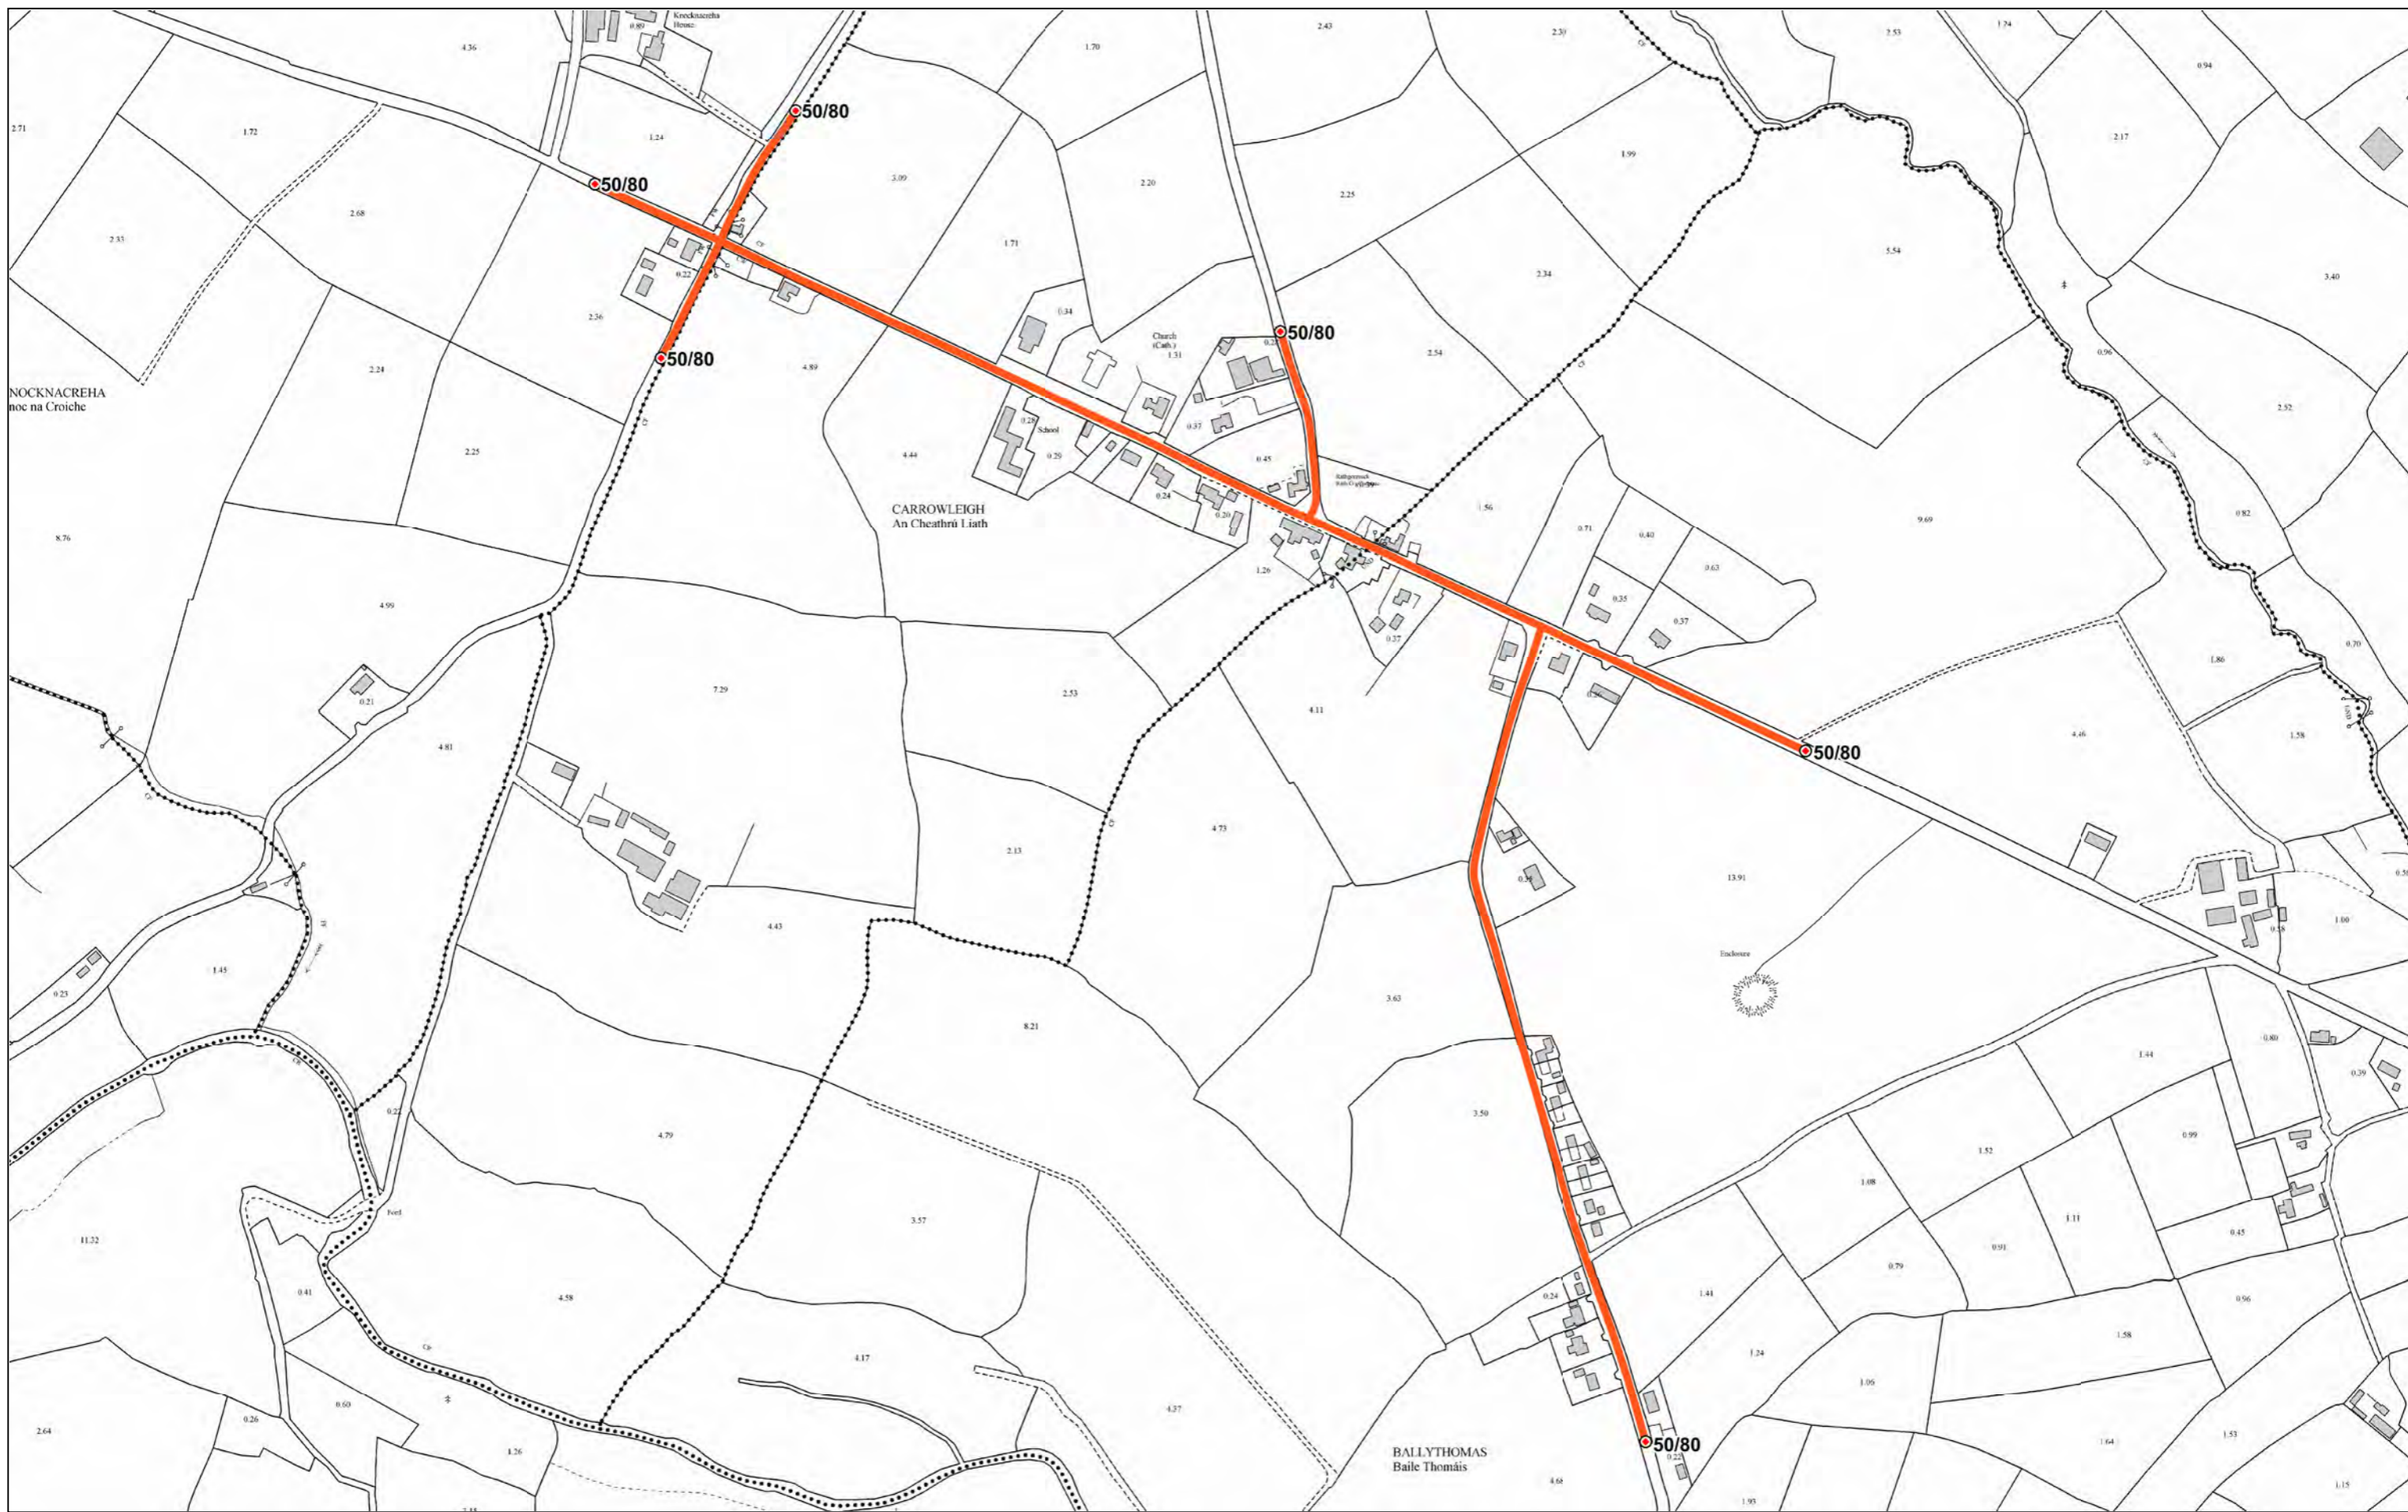

- Extents of 30km/h Special Speed Limit
- Extents of 50km/h Special Speed Limit
- Extents of 60km/h Special Speed Limit
- Extents of 80km/h Special Speed Limit
- Extents of 100km/h Special Speed Limit
- Extents of Built Up Area

Road Traffic Special Speed Limit Waterford City & County Council Bye-Laws 2017		
Rathgormuck Comeragh District		Scale: 1:5000 on A3
		Map Ref: Com25