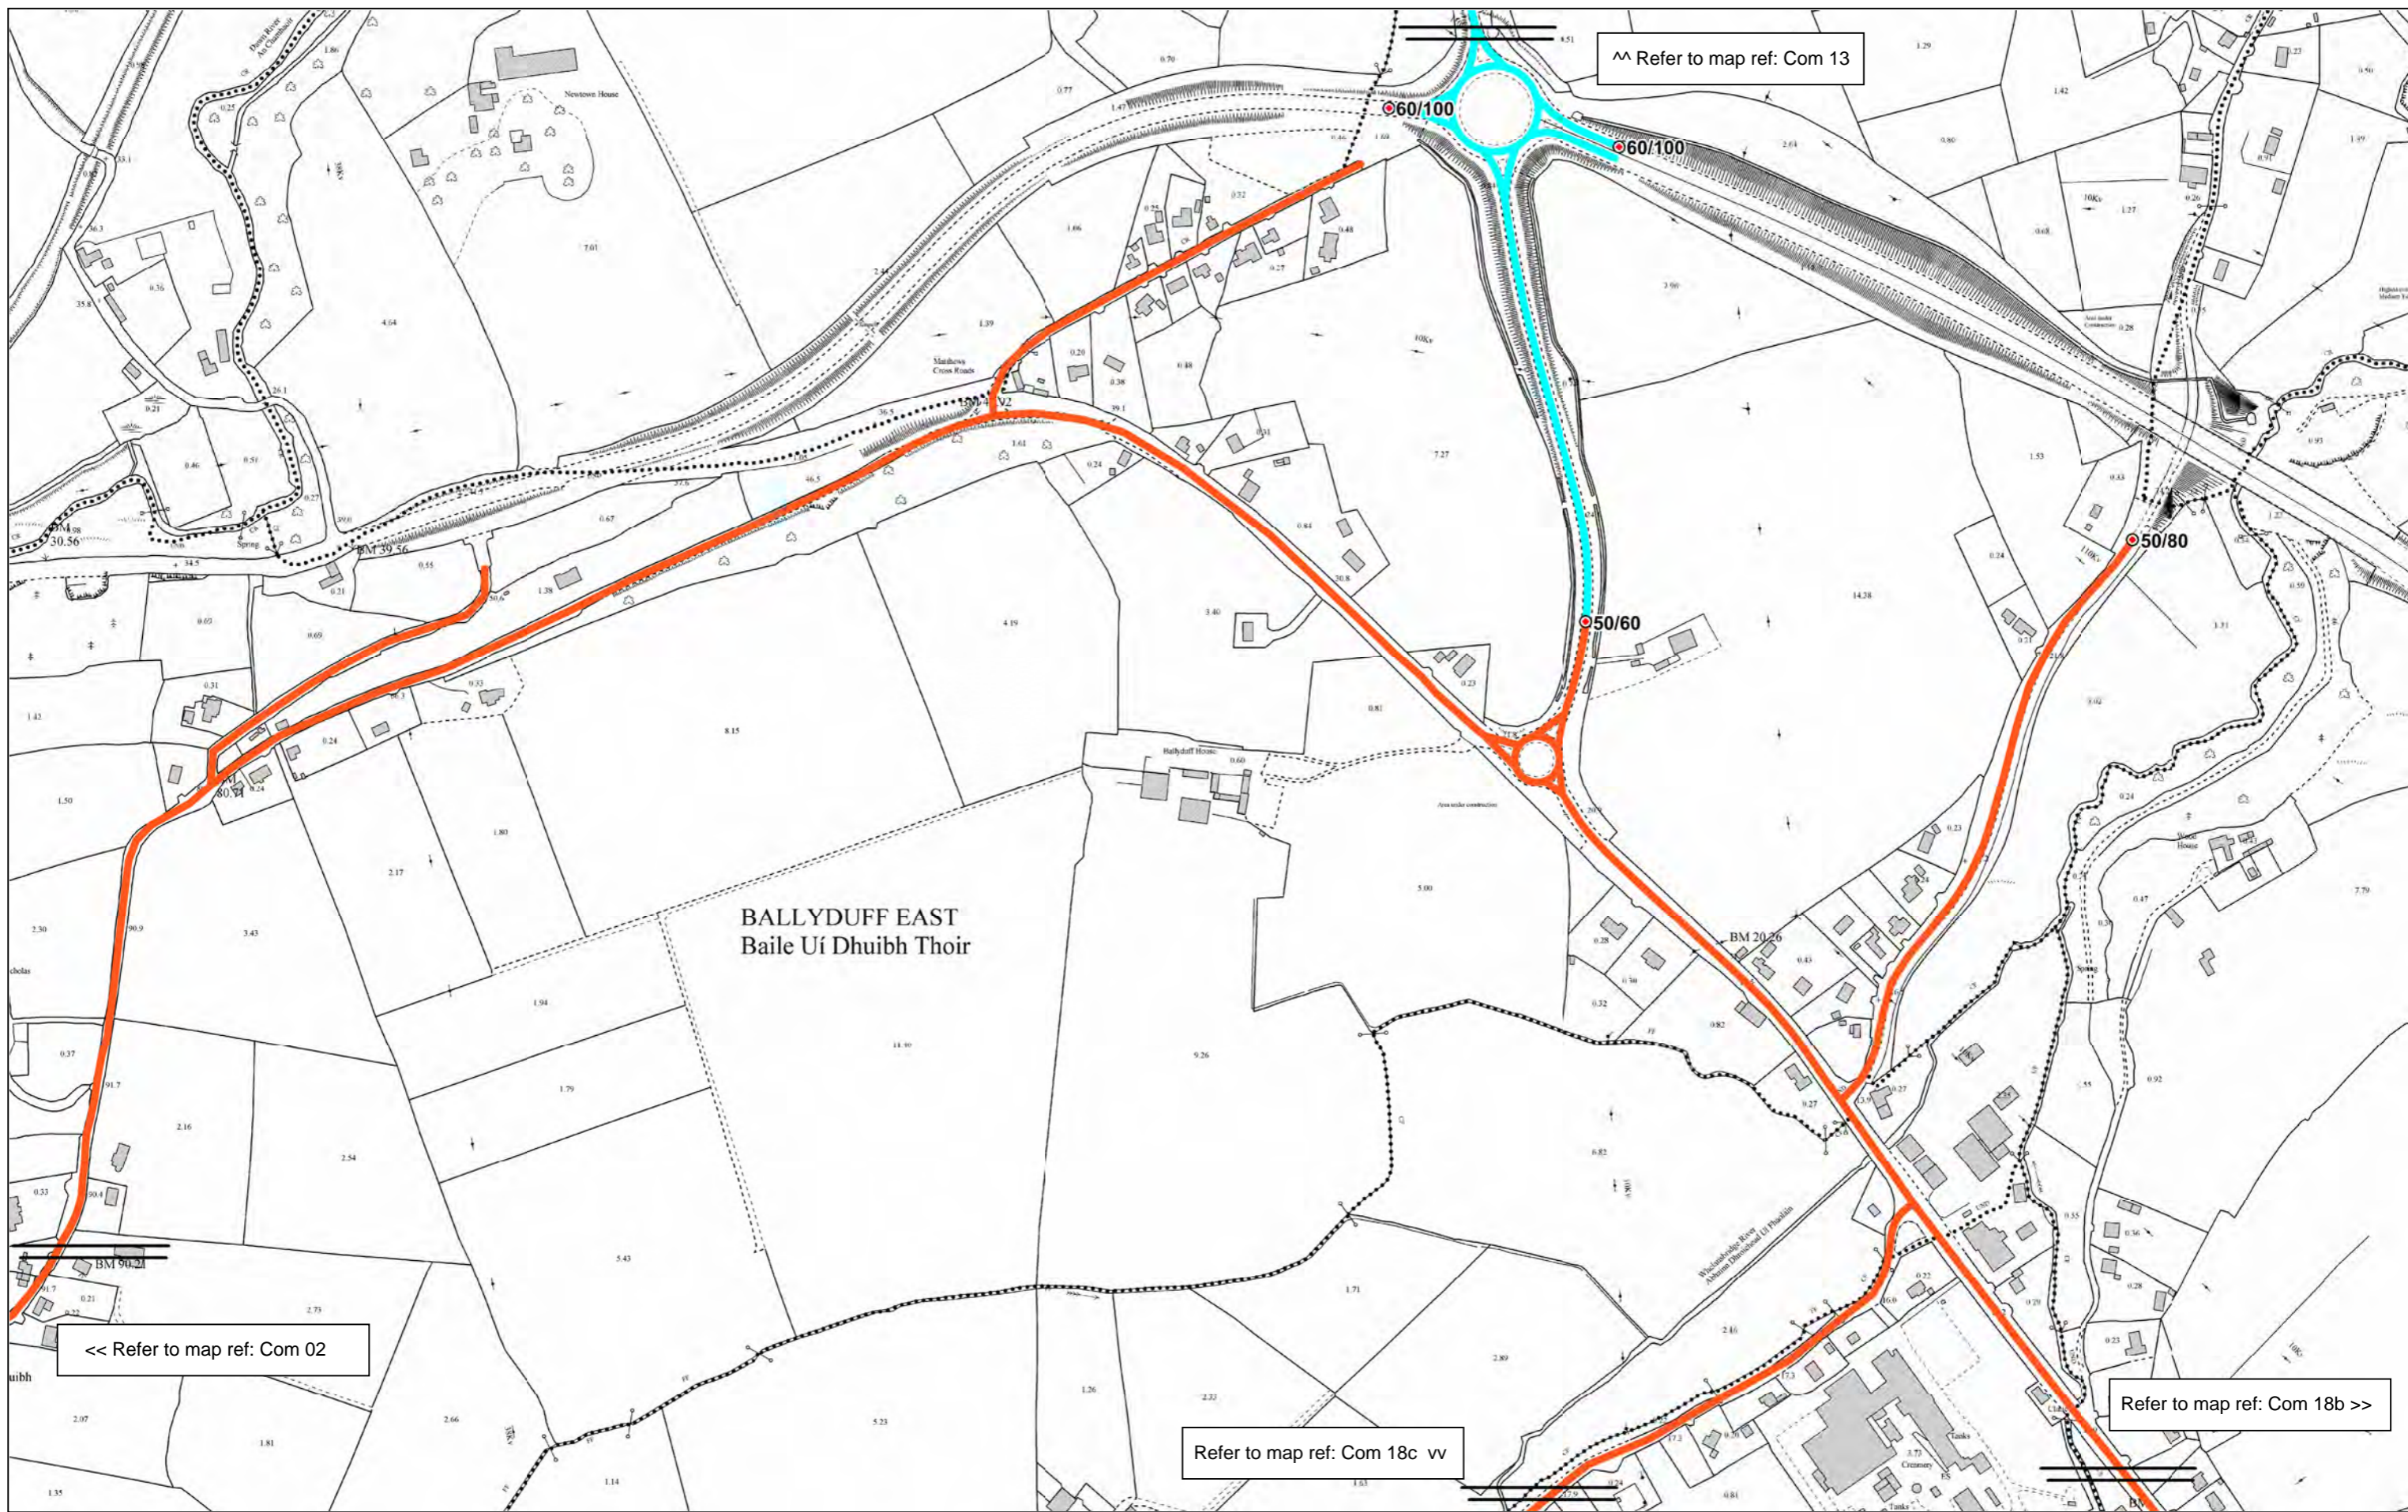

Extents of 30km/h Special Speed Limit	Extents of 80km/h Special Speed Limit
	Extents of 50km/h Special Speed Limit	Extents of 100km/h Special Speed Limit
	Extents of 60km/h Special Speed Limit	Extents of Built Up Area

Road Traffic Special Speed Limit Waterford City & County Council Bye-Laws 2017		
Kilmeaden Comeragh District		Scale: 1:5000 on A3
		Map Ref: Com18a