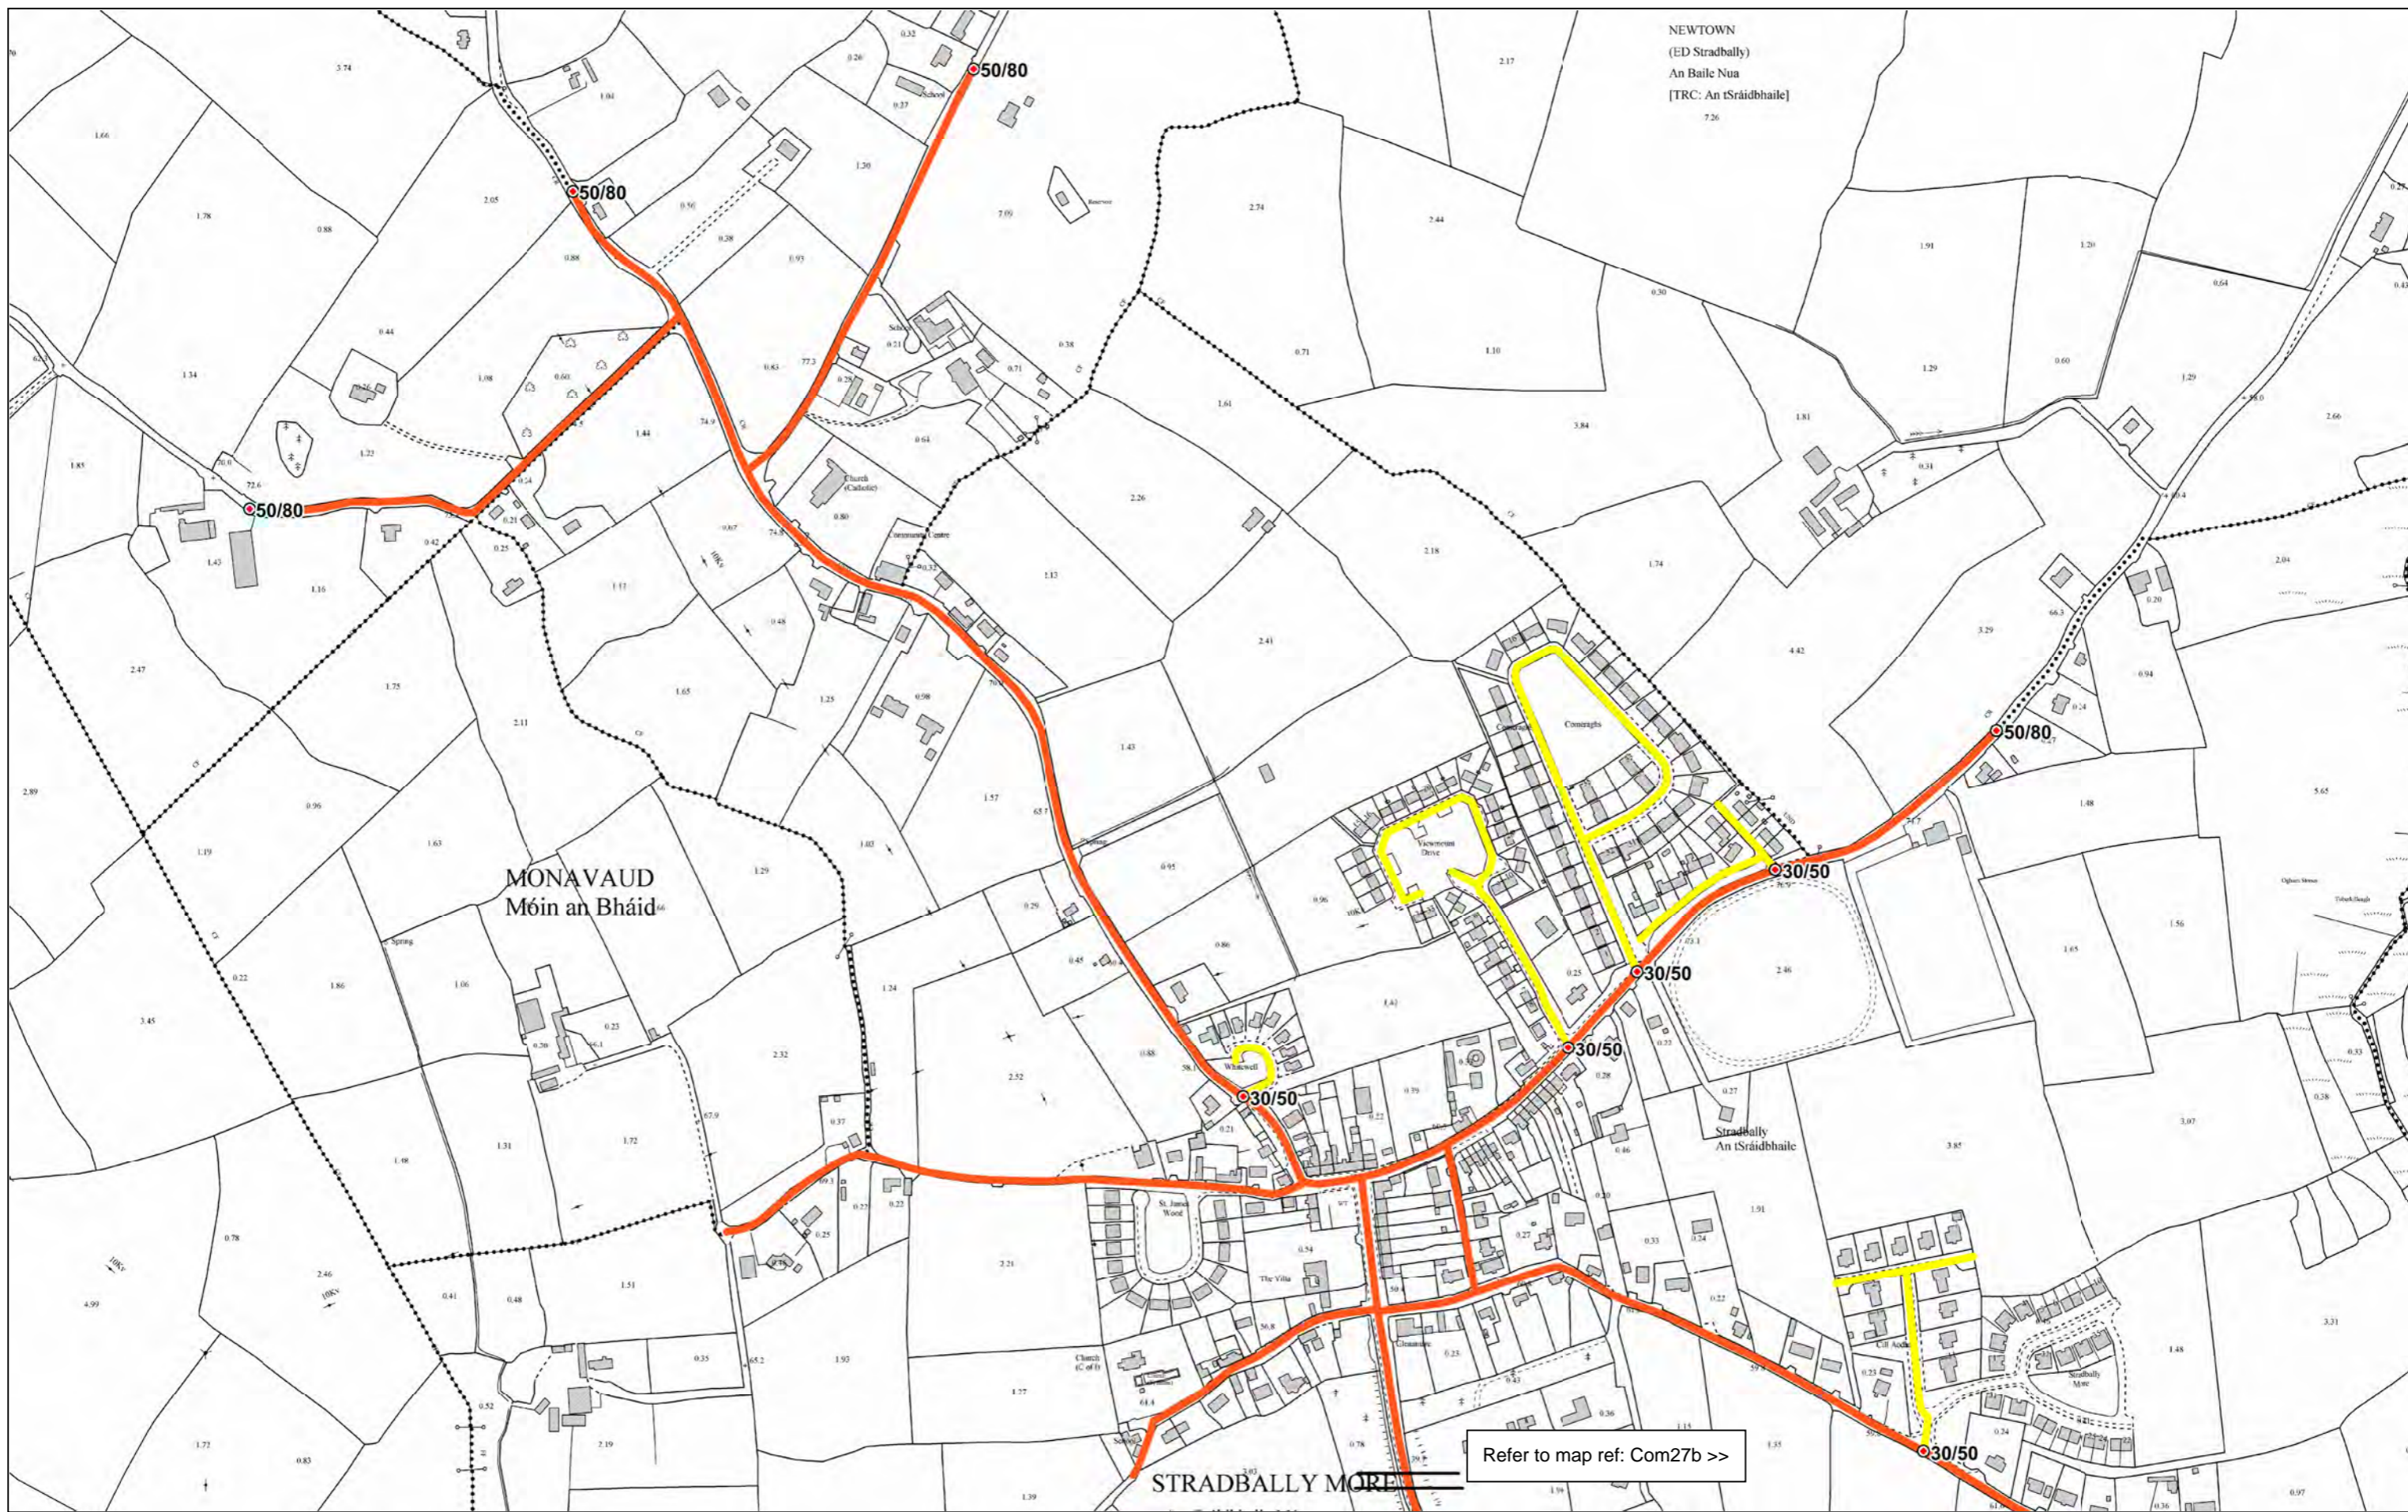

Extents of 30km/h Special Speed Limit	Extents of 80km/h Special Speed Limit
	Extents of 50km/h Special Speed Limit	Extents of 100km/h Special Speed Limit
	Extents of 60km/h Special Speed Limit	Extents of Built Up Area

Road Traffic Special Speed Limit Waterford City & County Council Bye-Laws 2017		
Stradbally Comeragh District		Scale: 1:5000 on A3
		Map Ref: Com27a