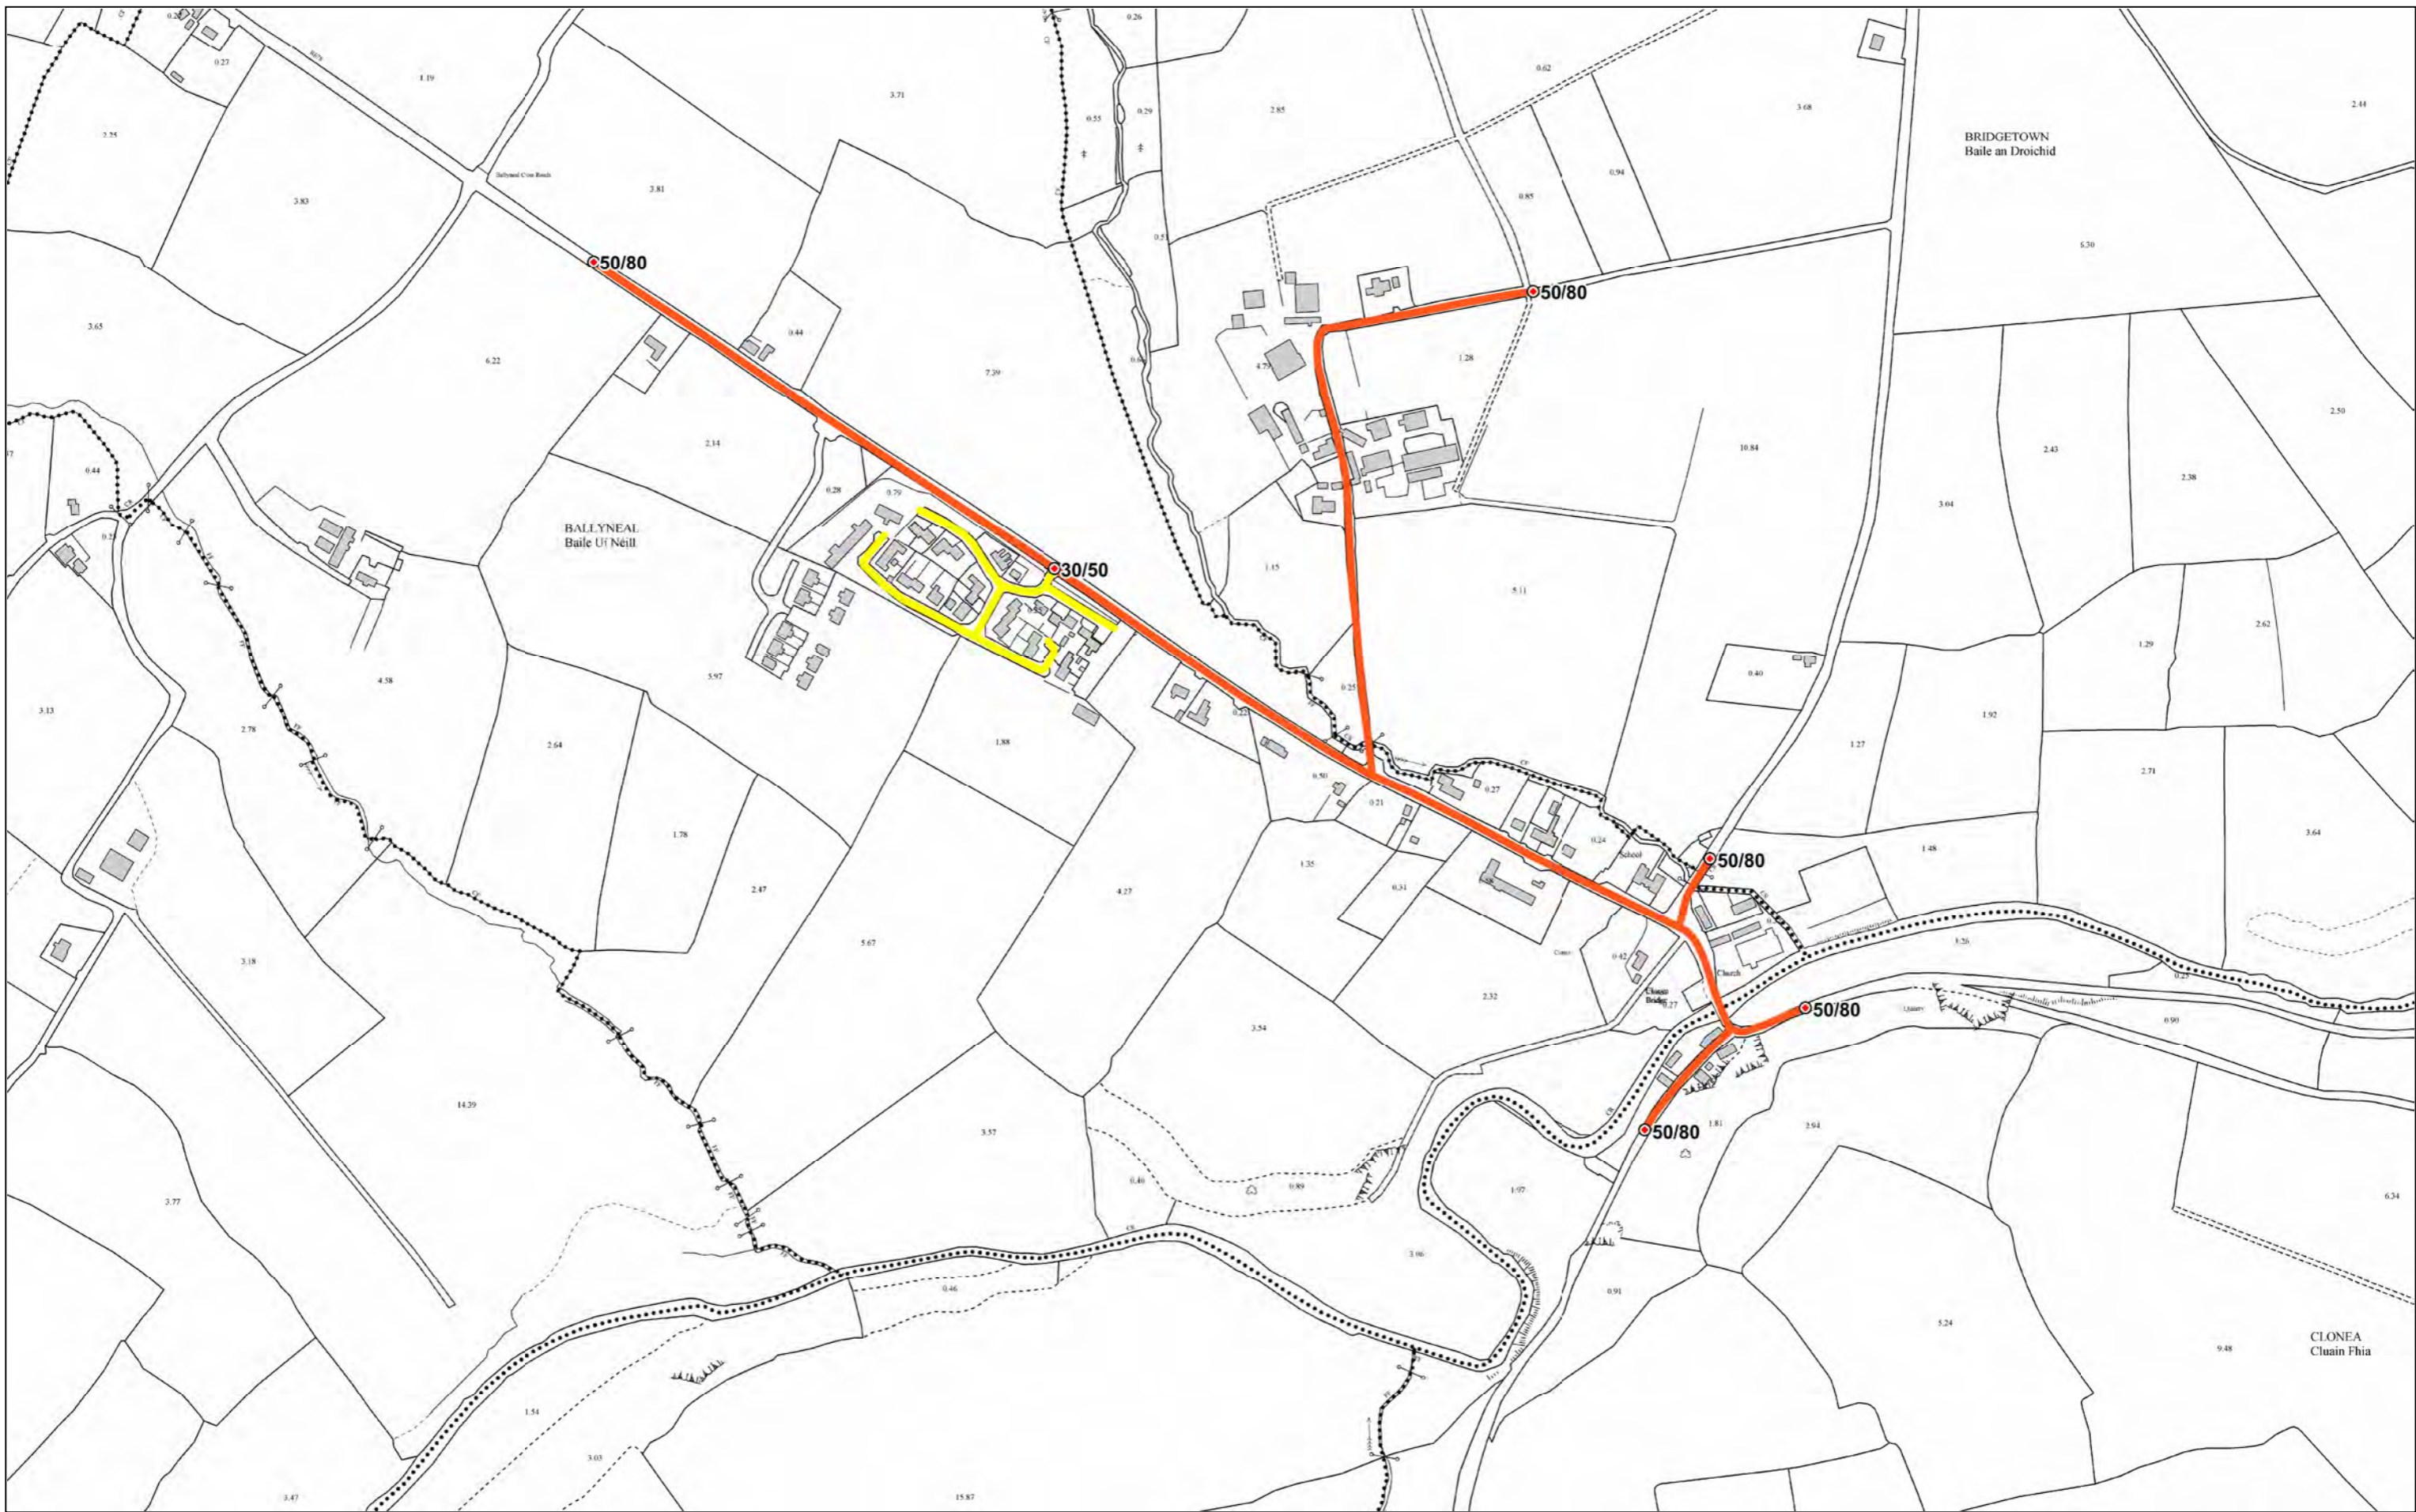

- Extents of 30km/h Special Speed Limit
- Extents of 50km/h Special Speed Limit
- Extents of 60km/h Special Speed Limit

- Extents of 80km/h Special Speed Limit
- Extents of 100km/h Special Speed Limit
- Extents of Built Up Area

Road Traffic Special Speed Limit Waterford City & County Council Bye-Laws 2017		
Clonea Power		Scale: 1:5000 on A3
Comeragh District		
		Map Ref: Com07