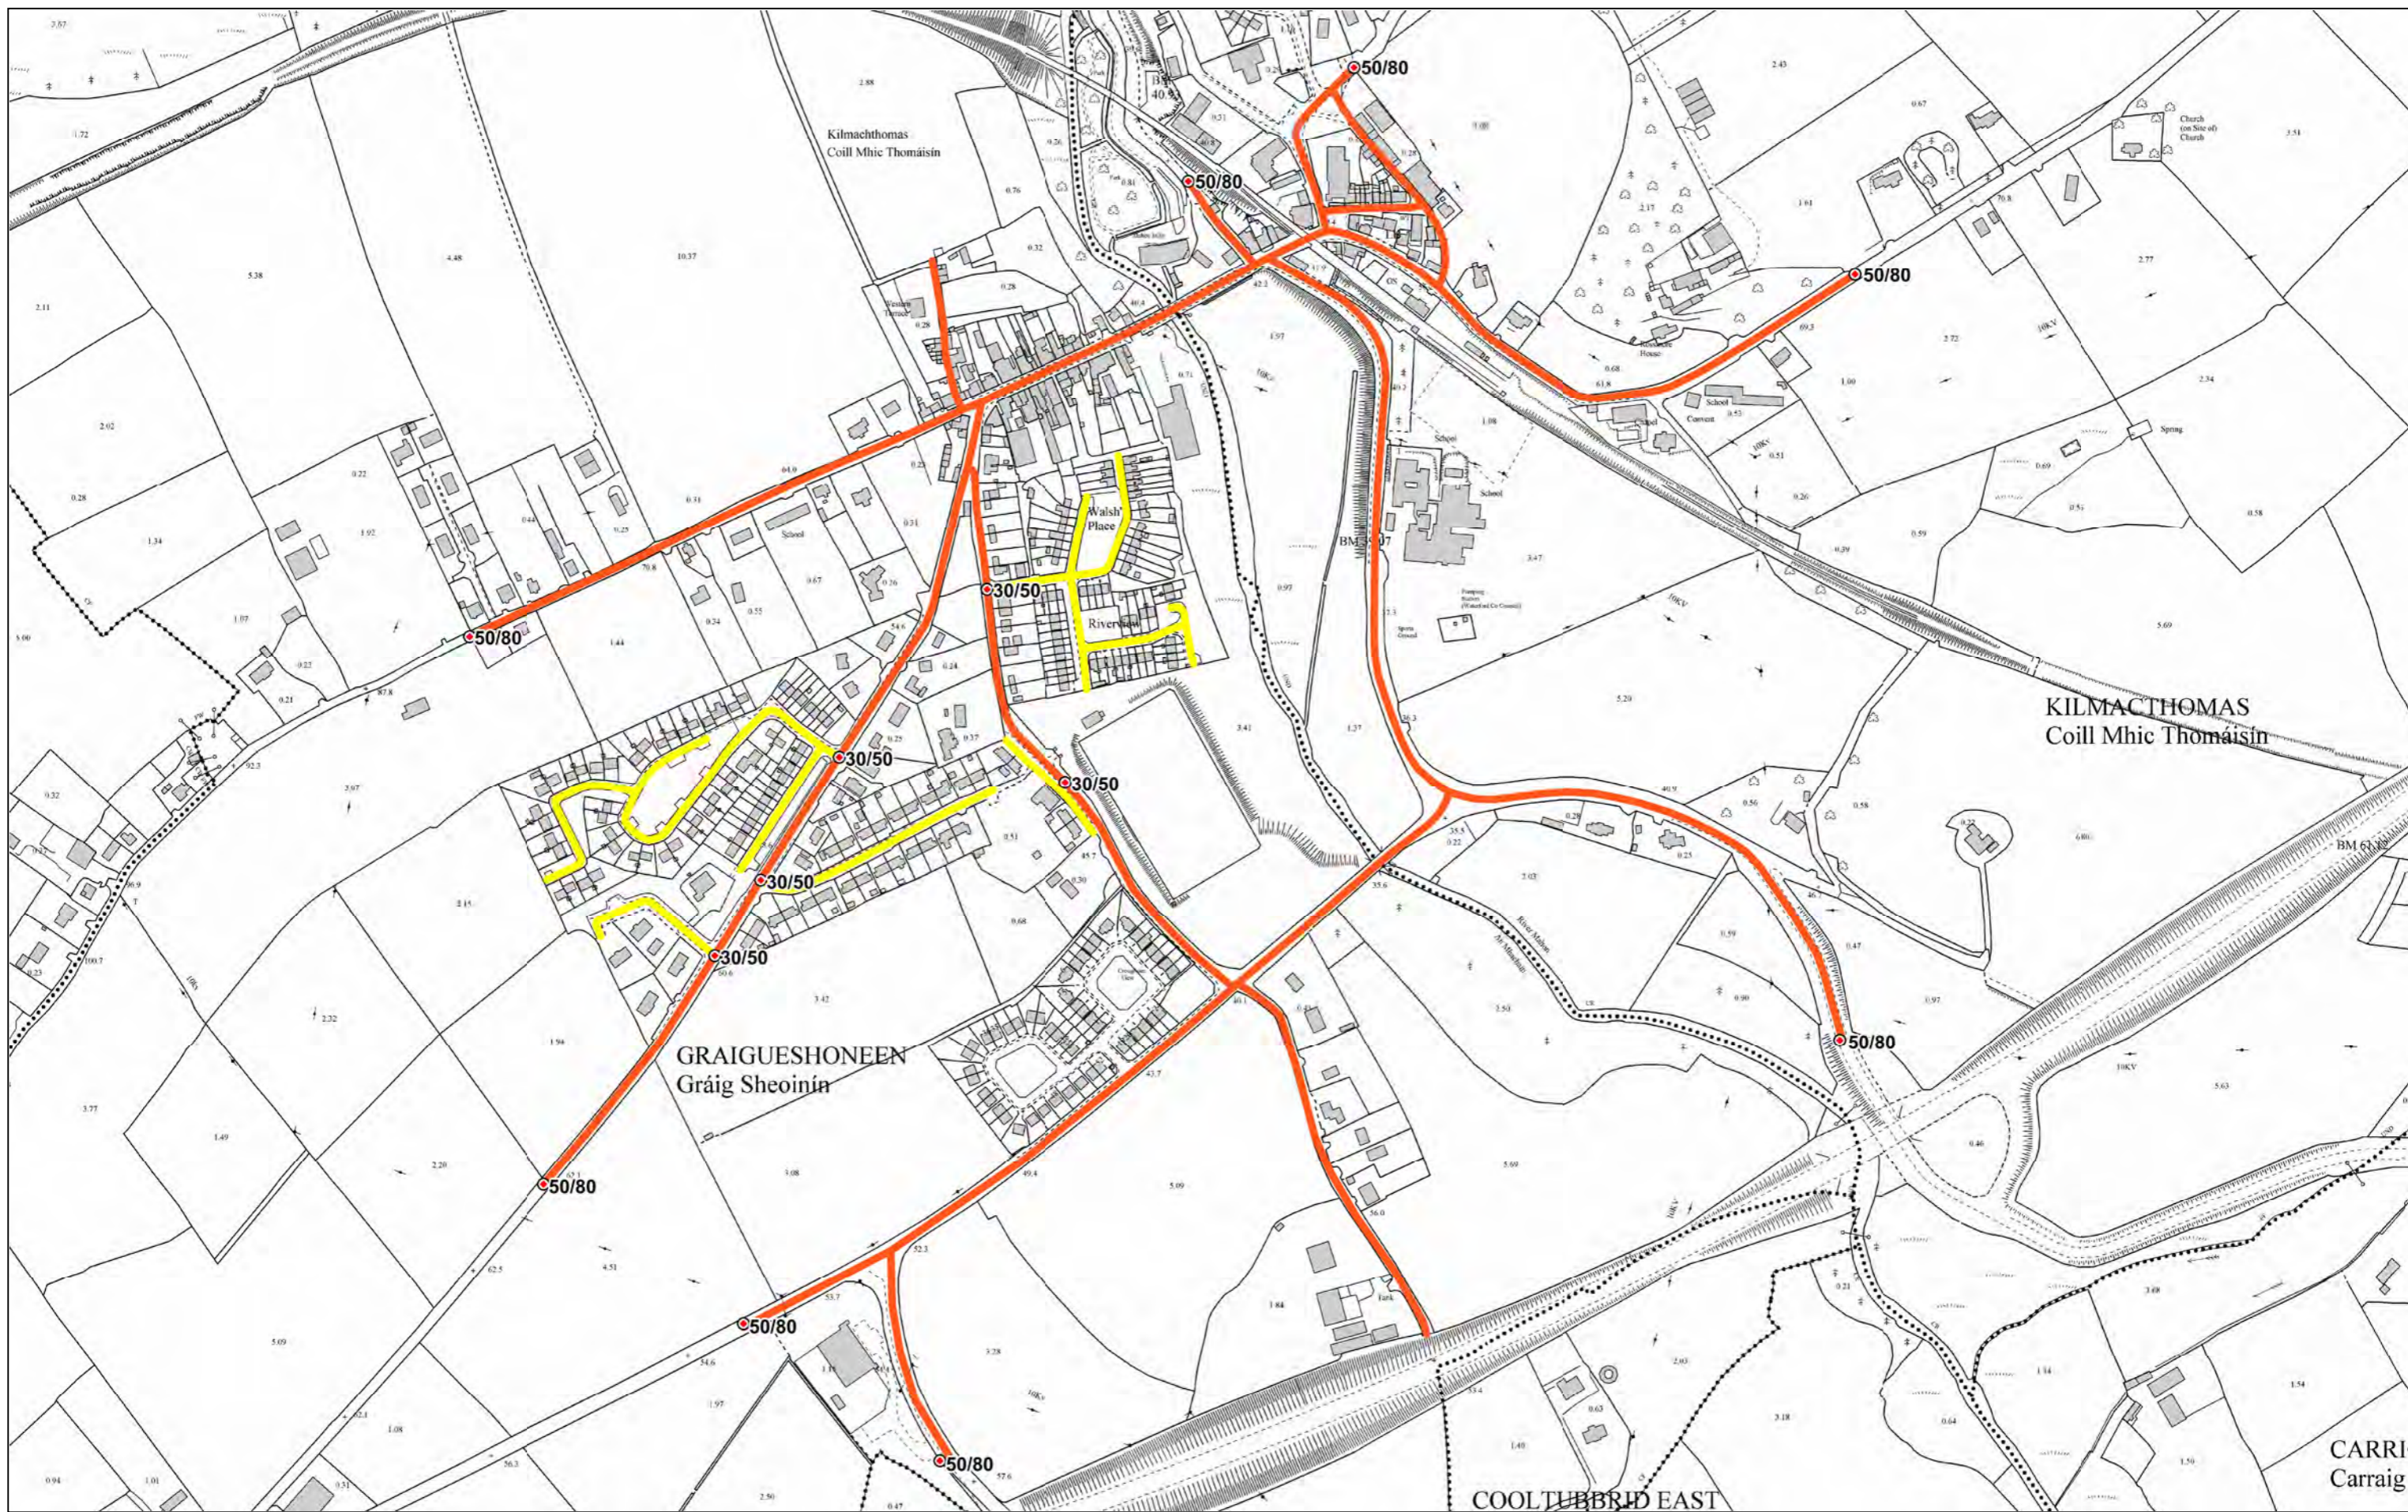

Extents of 30km/h Special Speed Limit	Extents of 80km/h Special Speed Limit
	Extents of 50km/h Special Speed Limit	Extents of 100km/h Special Speed Limit
	Extents of 60km/h Special Speed Limit	Extents of Built Up Area

Road Traffic Special Speed Limit Waterford City & County Council Bye-Laws 2017		
Kilmacthomas		
Comeragh District		Scale: 1:5000 on A3
		Map Ref: Com17