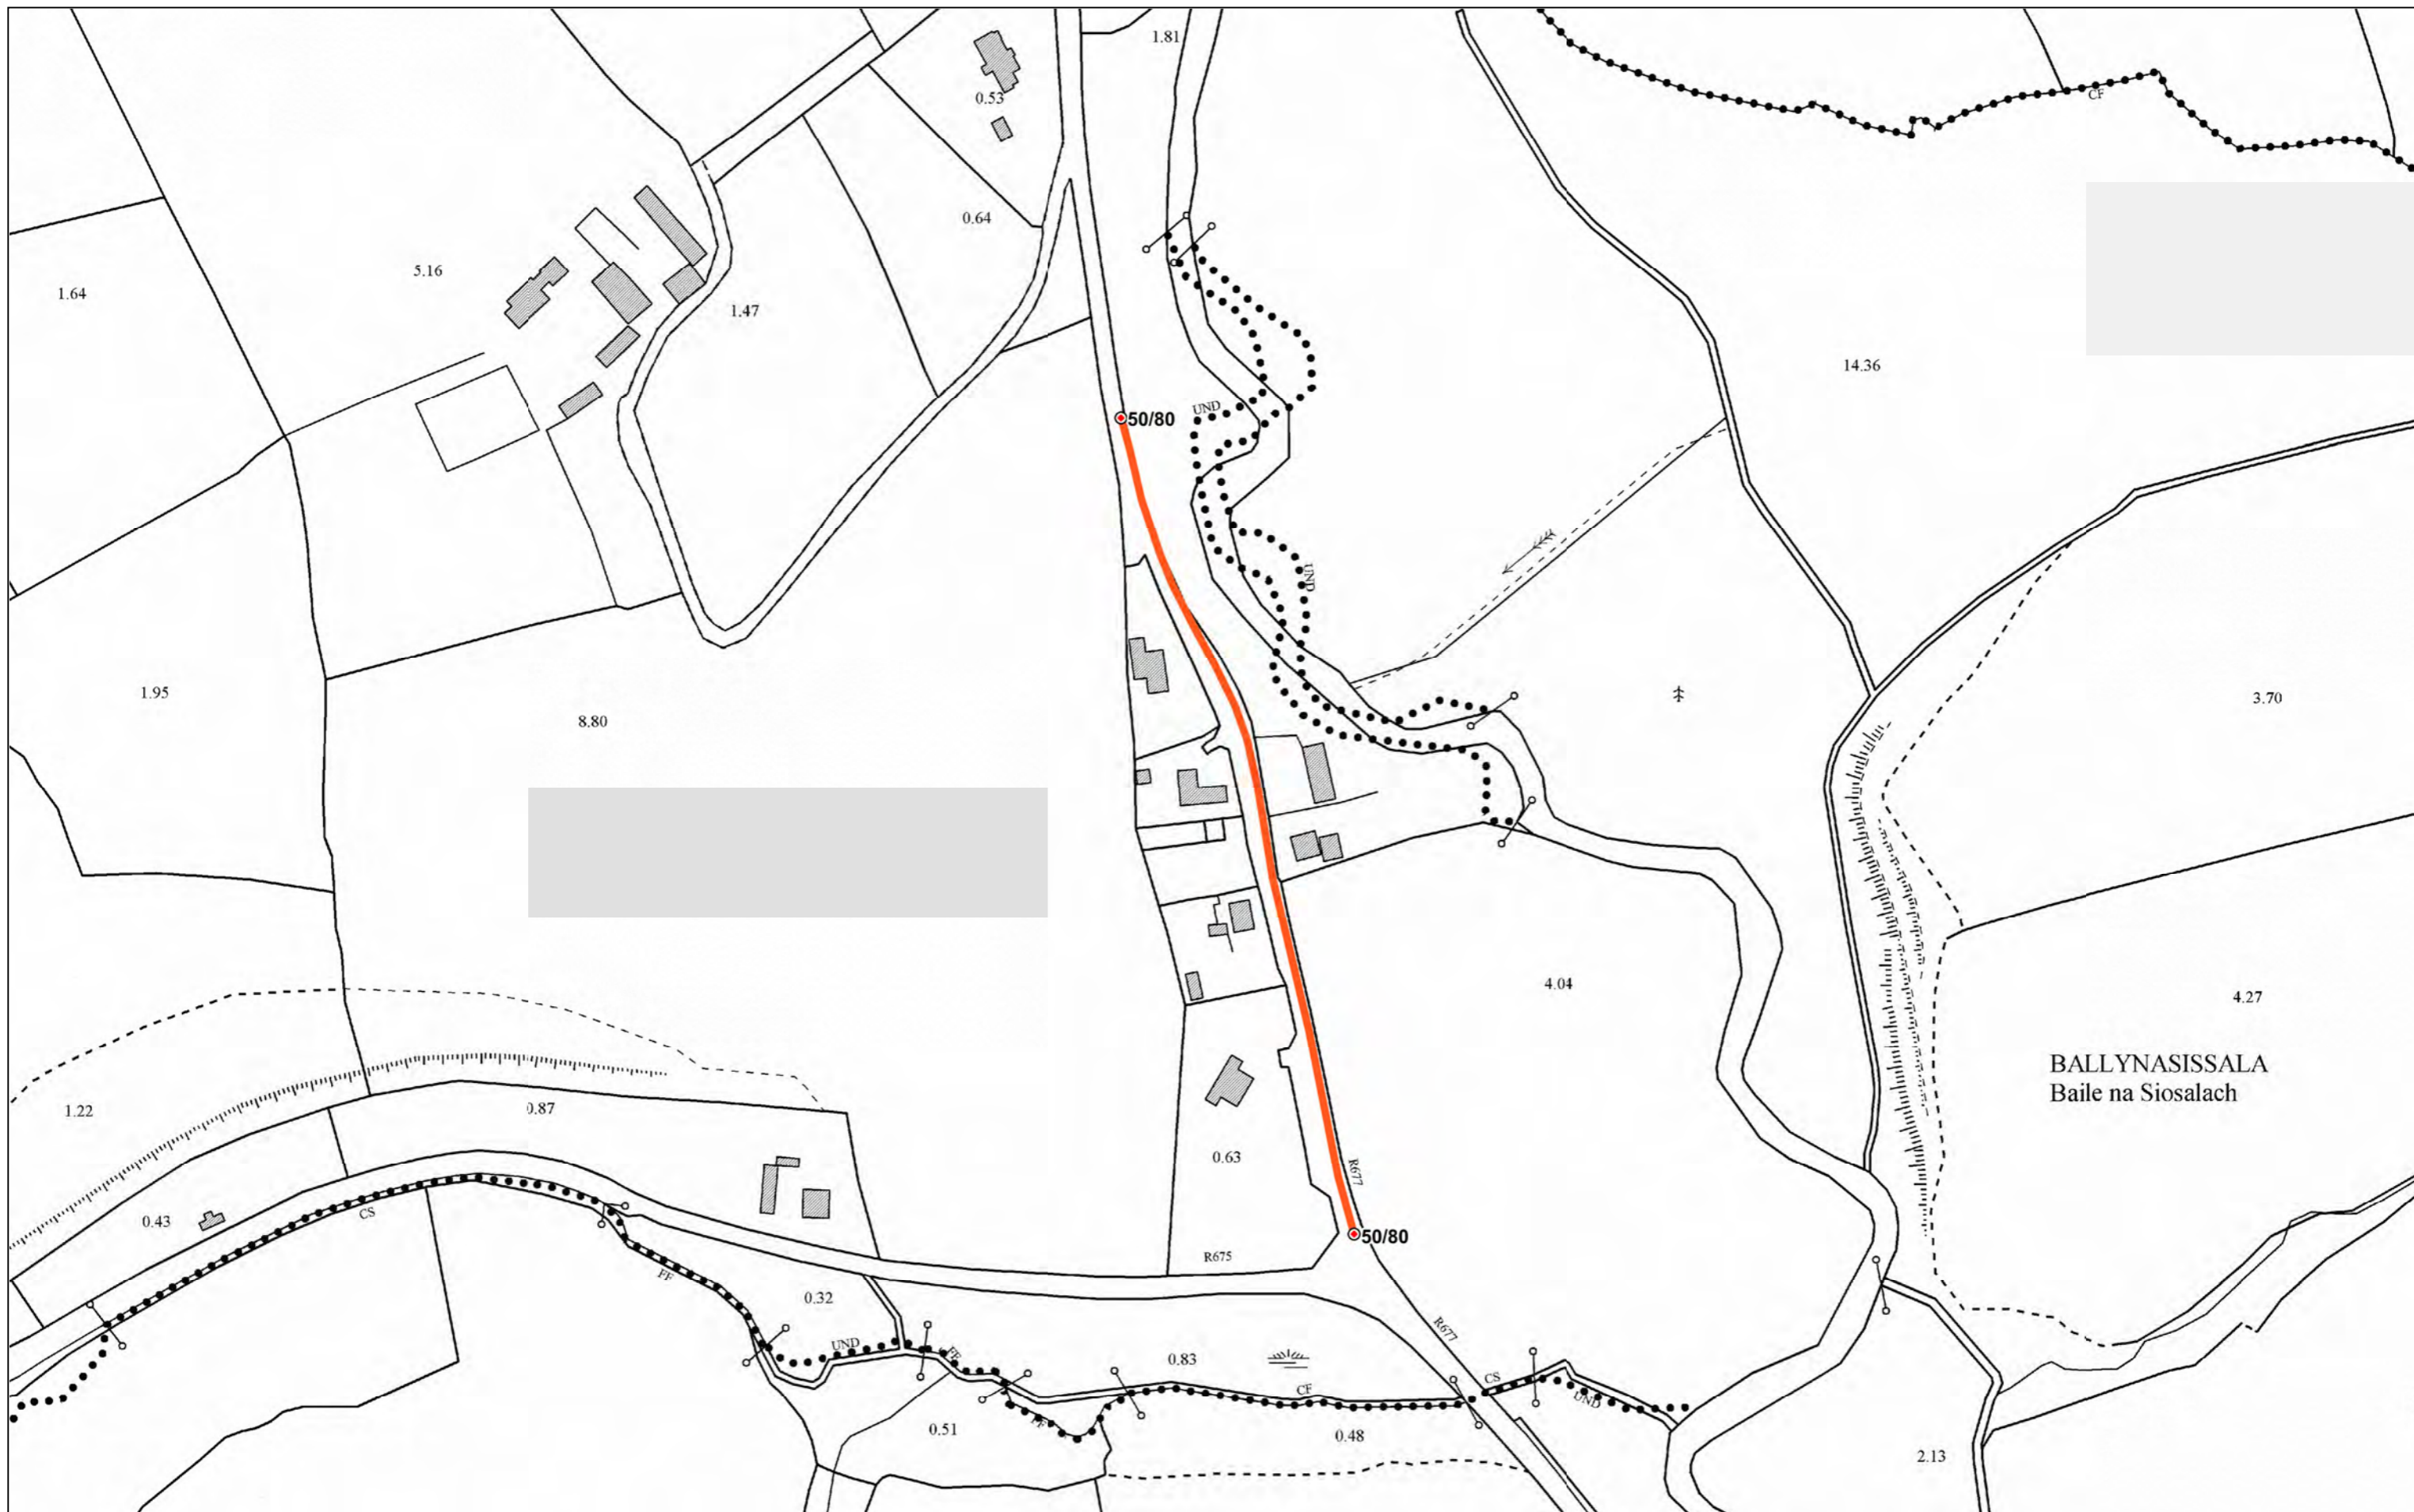

- Extents of 30km/h Special Speed Limit
- Extents of 50km/h Special Speed Limit
- Extents of 60km/h Special Speed Limit
- Extents of 80km/h Special Speed Limit
- Extents of 100km/h Special Speed Limit
- Extents of Built Up Area

Road Traffic Special Speed Limit Waterford City & County Council Bye-Laws 2017		
Seafeld Comeragh District		Scale: 1:2500 on A3
		Map Ref: Com26