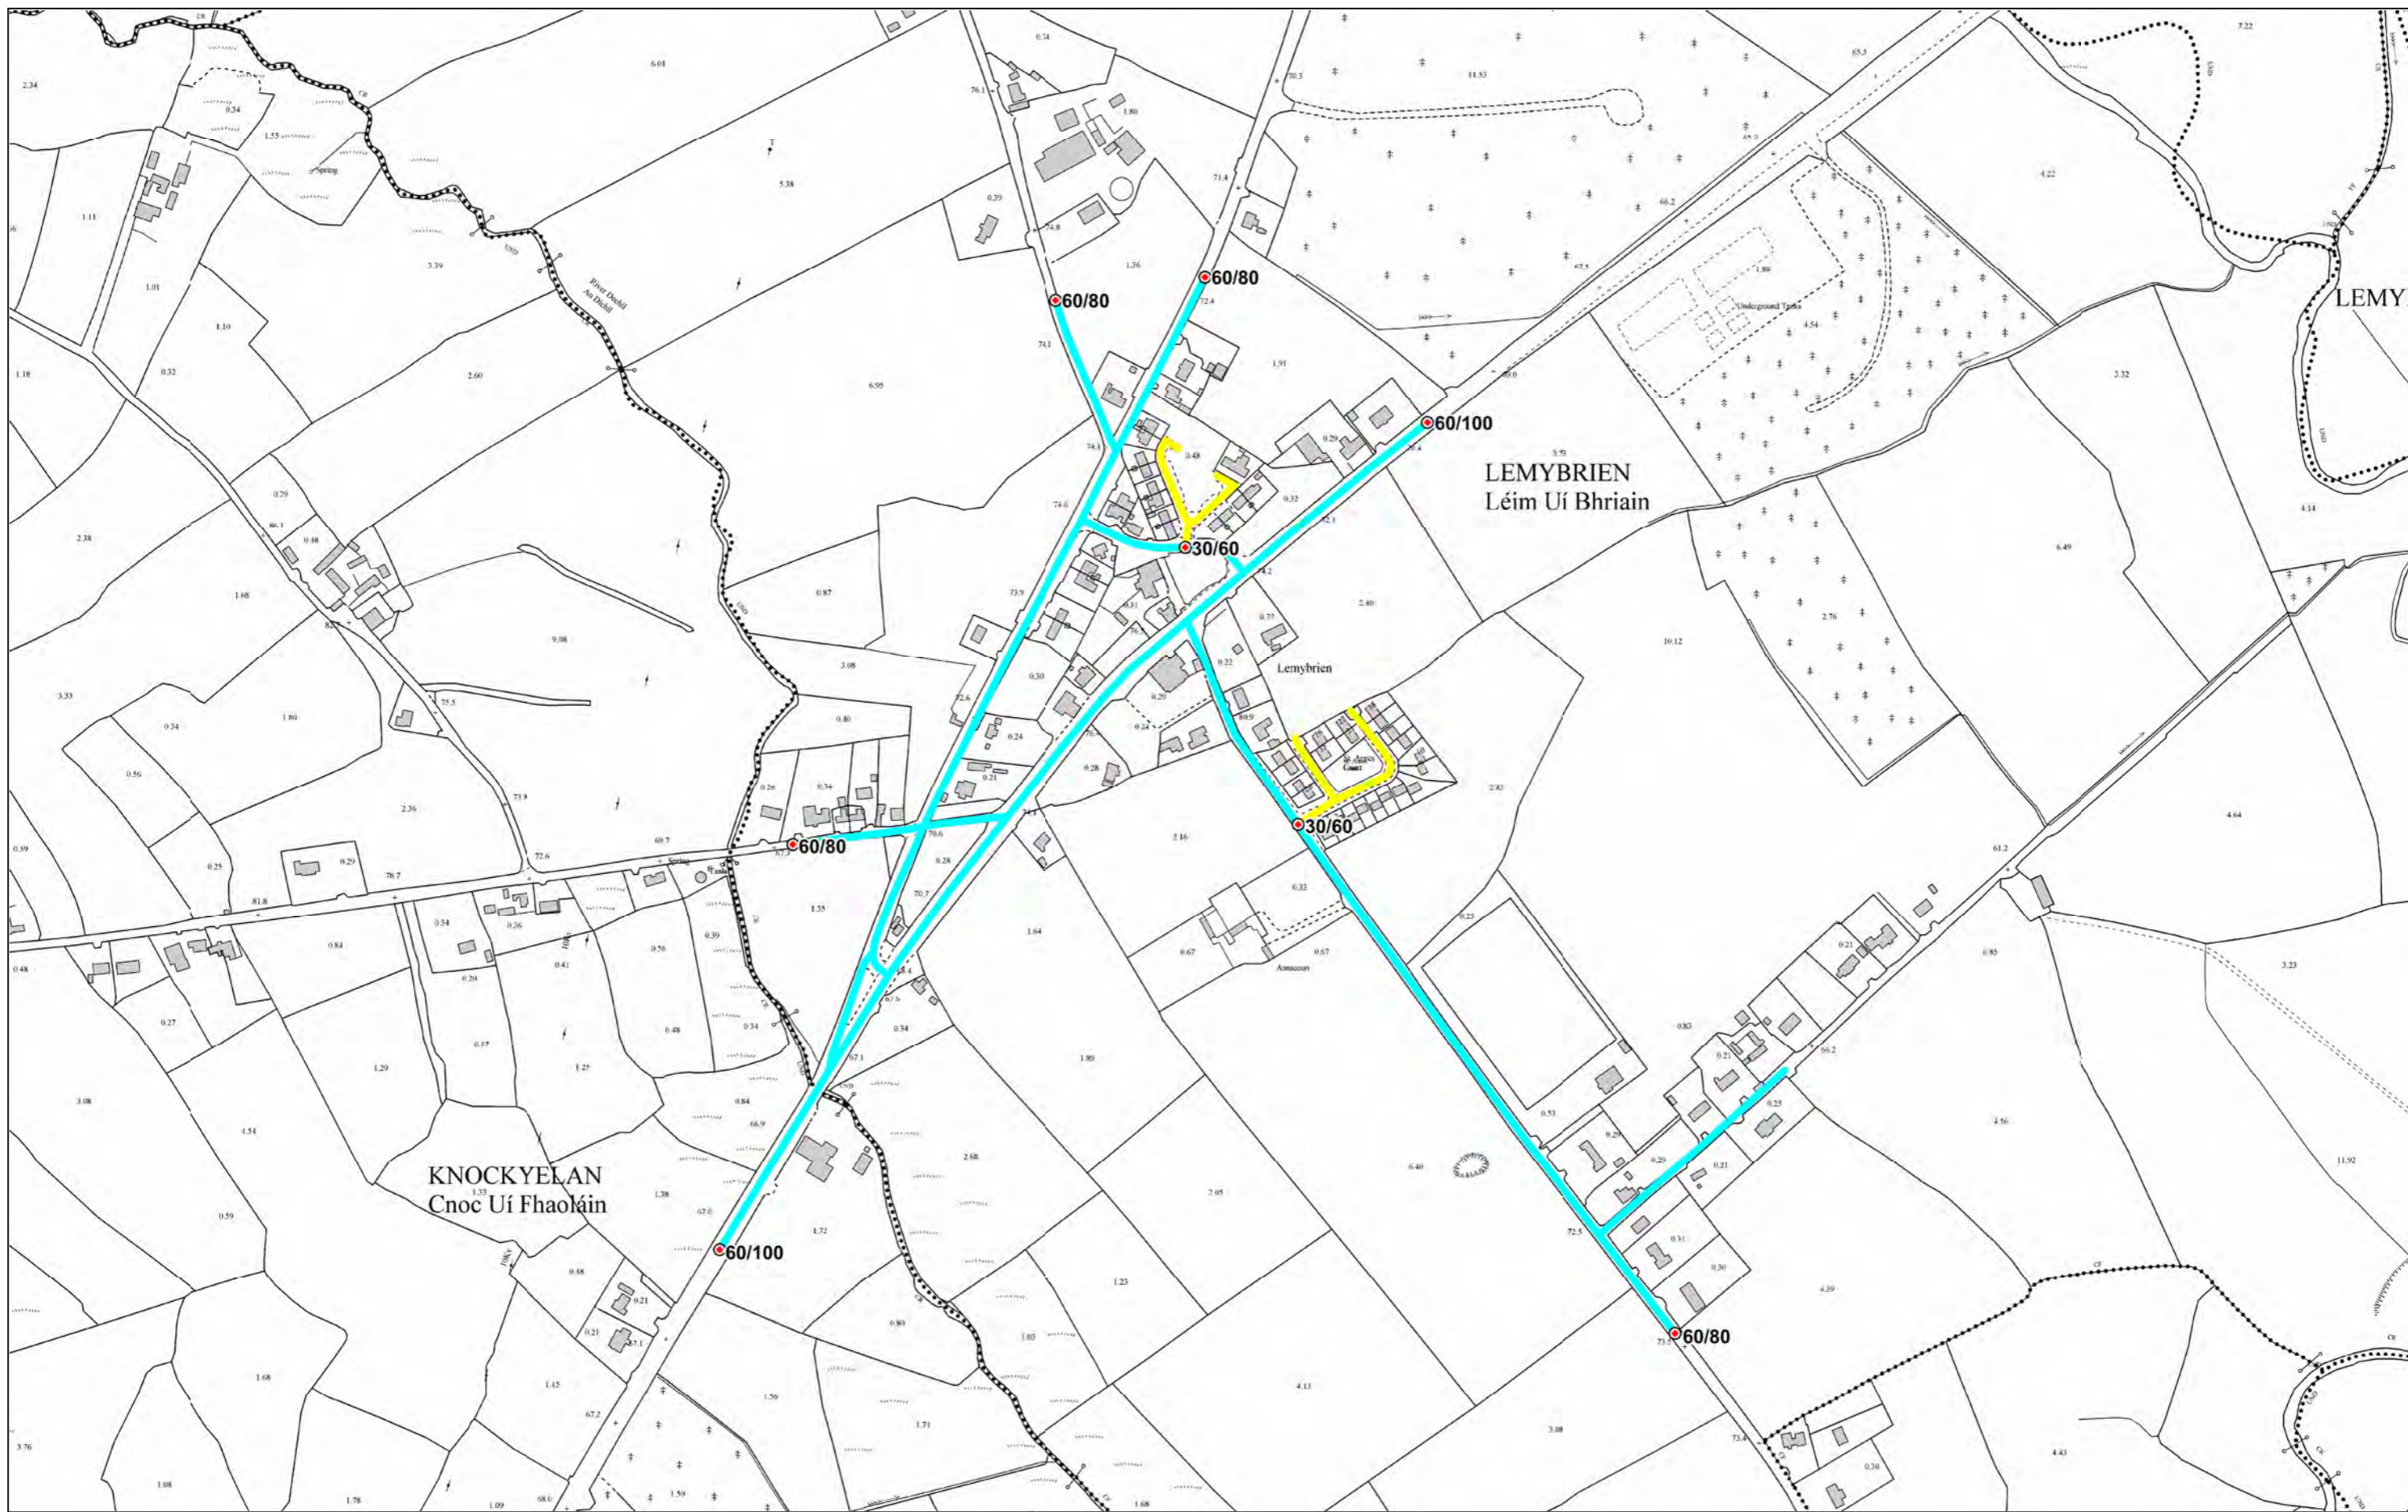

Extents of 30km/h Special Speed Limit	Extents of 80km/h Special Speed Limit
	Extents of 50km/h Special Speed Limit	Extents of 100km/h Special Speed Limit
	Extents of 60km/h Special Speed Limit	Extents of Built Up Area

Road Traffic Special Speed Limit Waterford City & County Council Bye-Laws 2017		
Lemybrien Comeragh District		Scale: 1:5000 on A3
		Map Ref: Com20