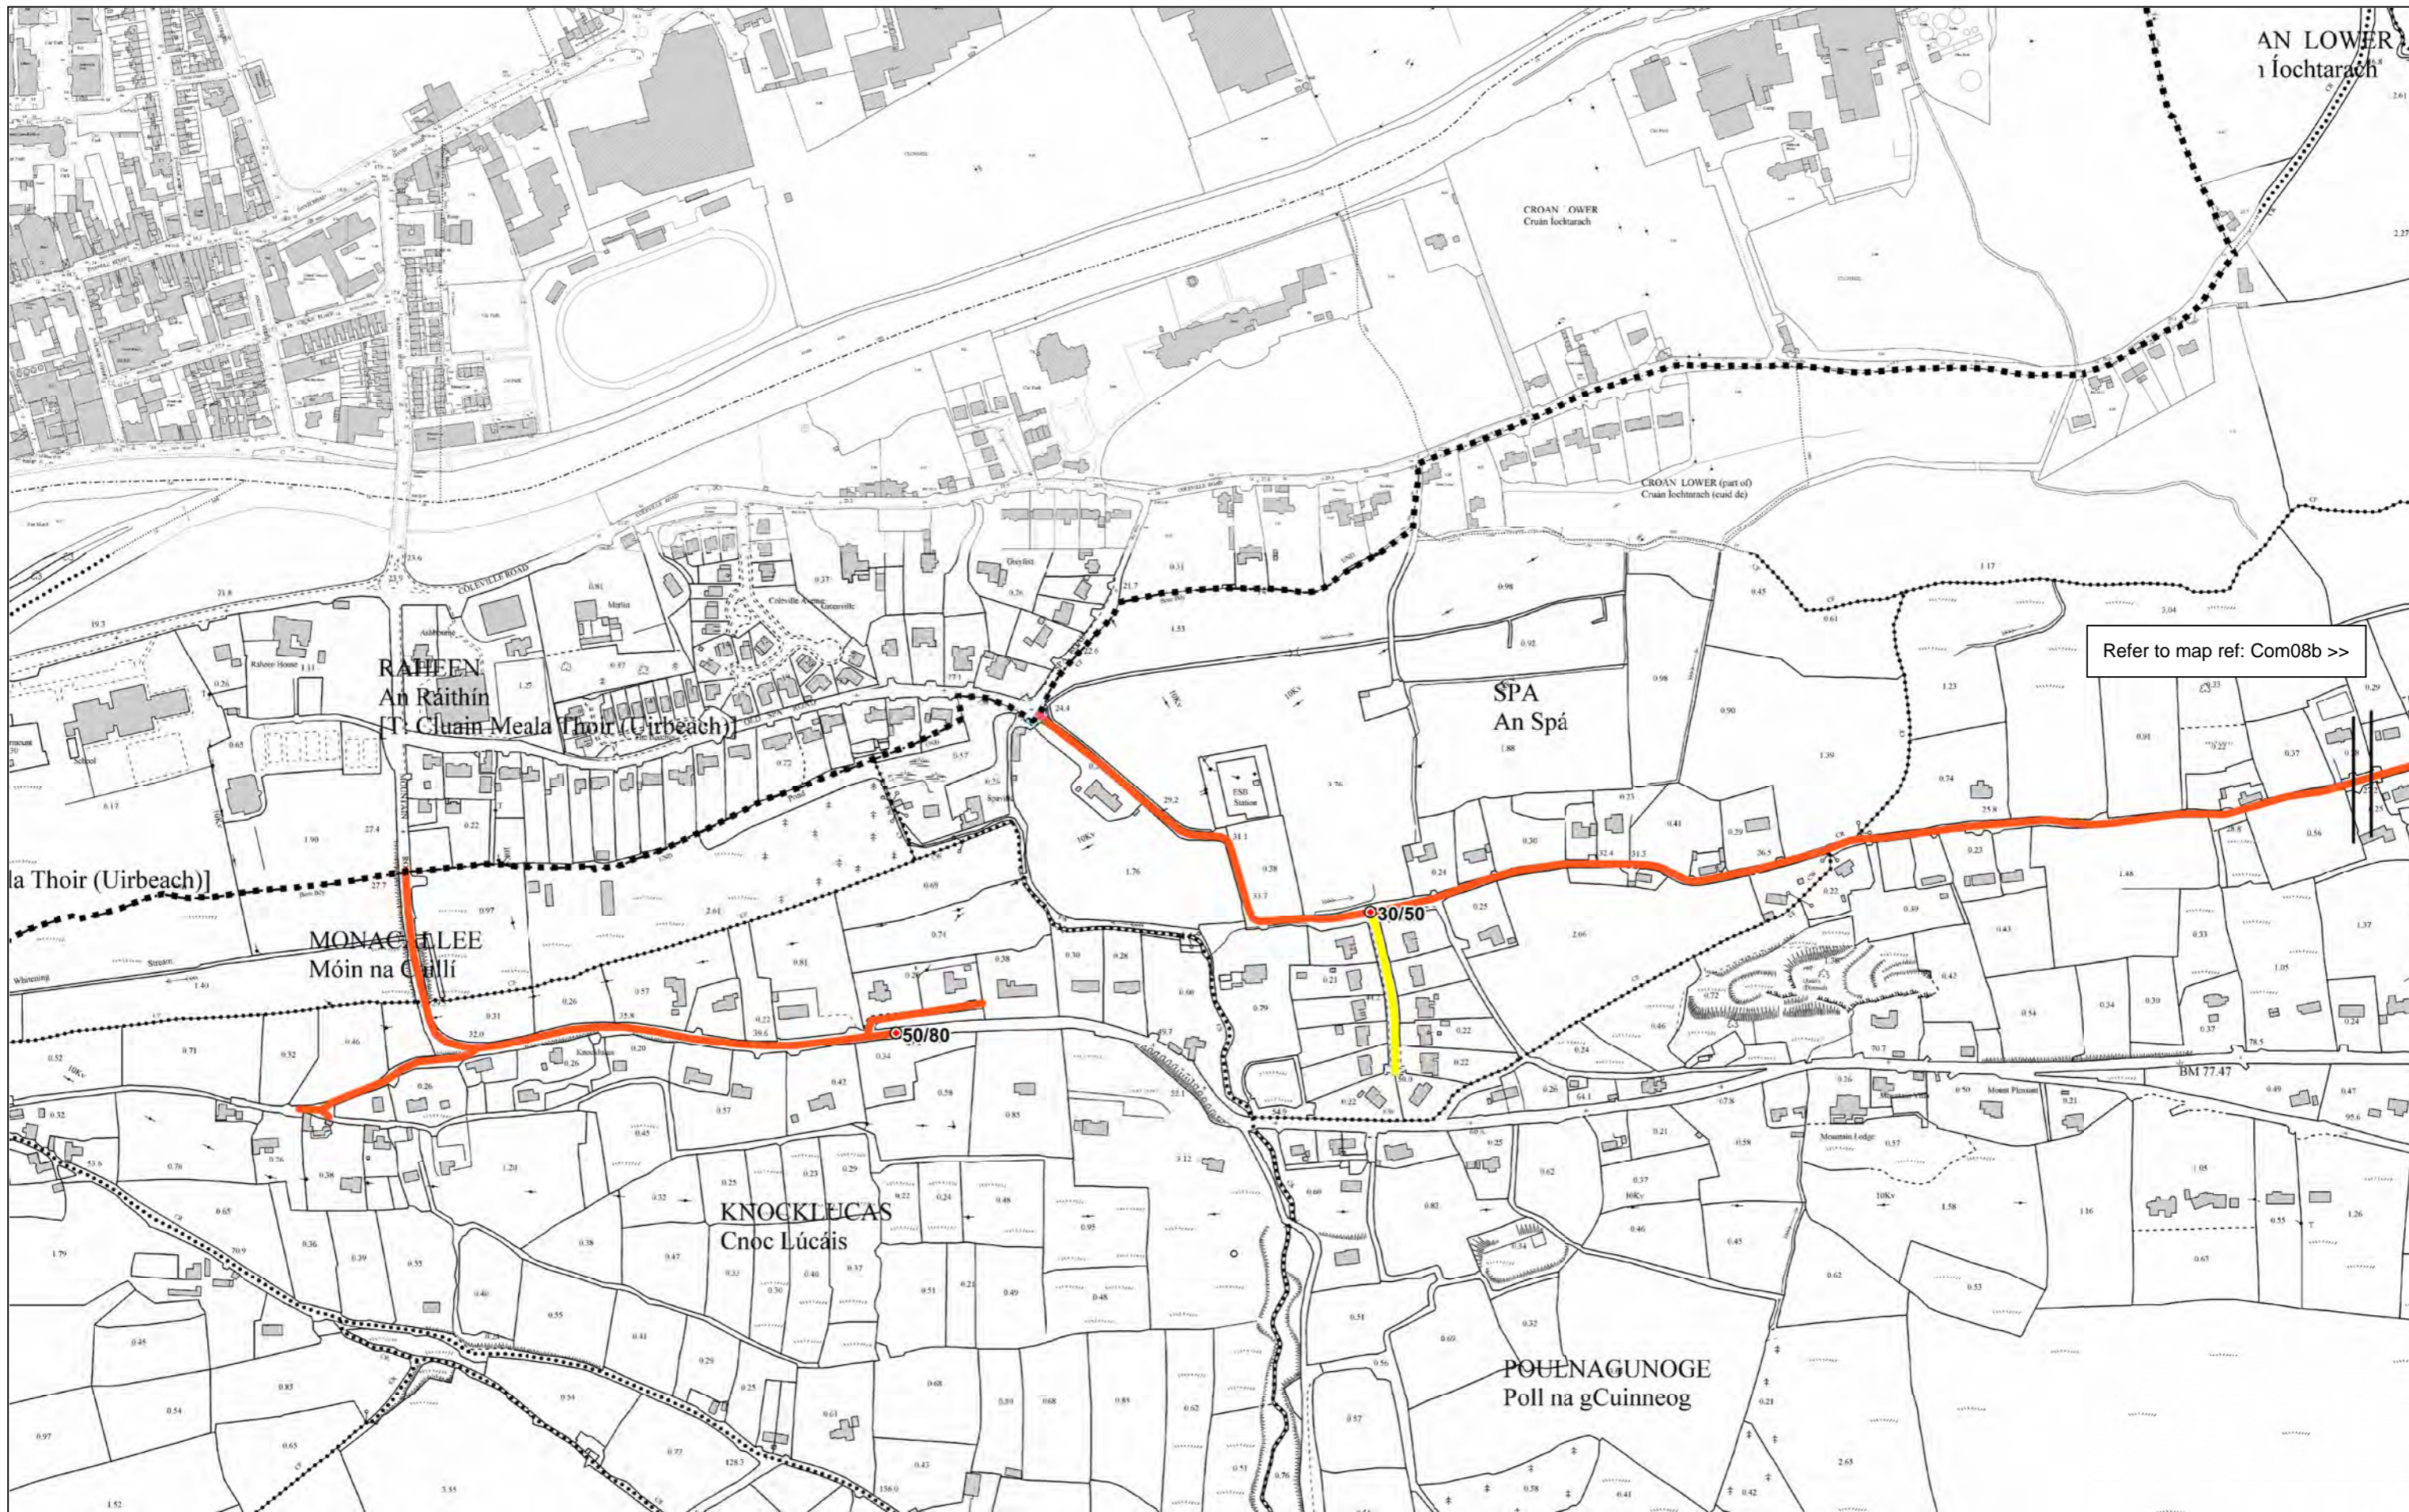

- Extents of 30km/h Special Speed Limit
- Extents of 50km/h Special Speed Limit
- Extents of 60km/h Special Speed Limit
- Extents of 80km/h Special Speed Limit
- Extents of 100km/h Special Speed Limit
- Extents of Built Up Area

Road Traffic Special Speed Limit		
Waterford City & County Council Bye-Laws 2017		
Clonmel Environs/Poulbouy		Scale:
Comeragh District		1:5000 on A3
		Map Ref:
		Com08a