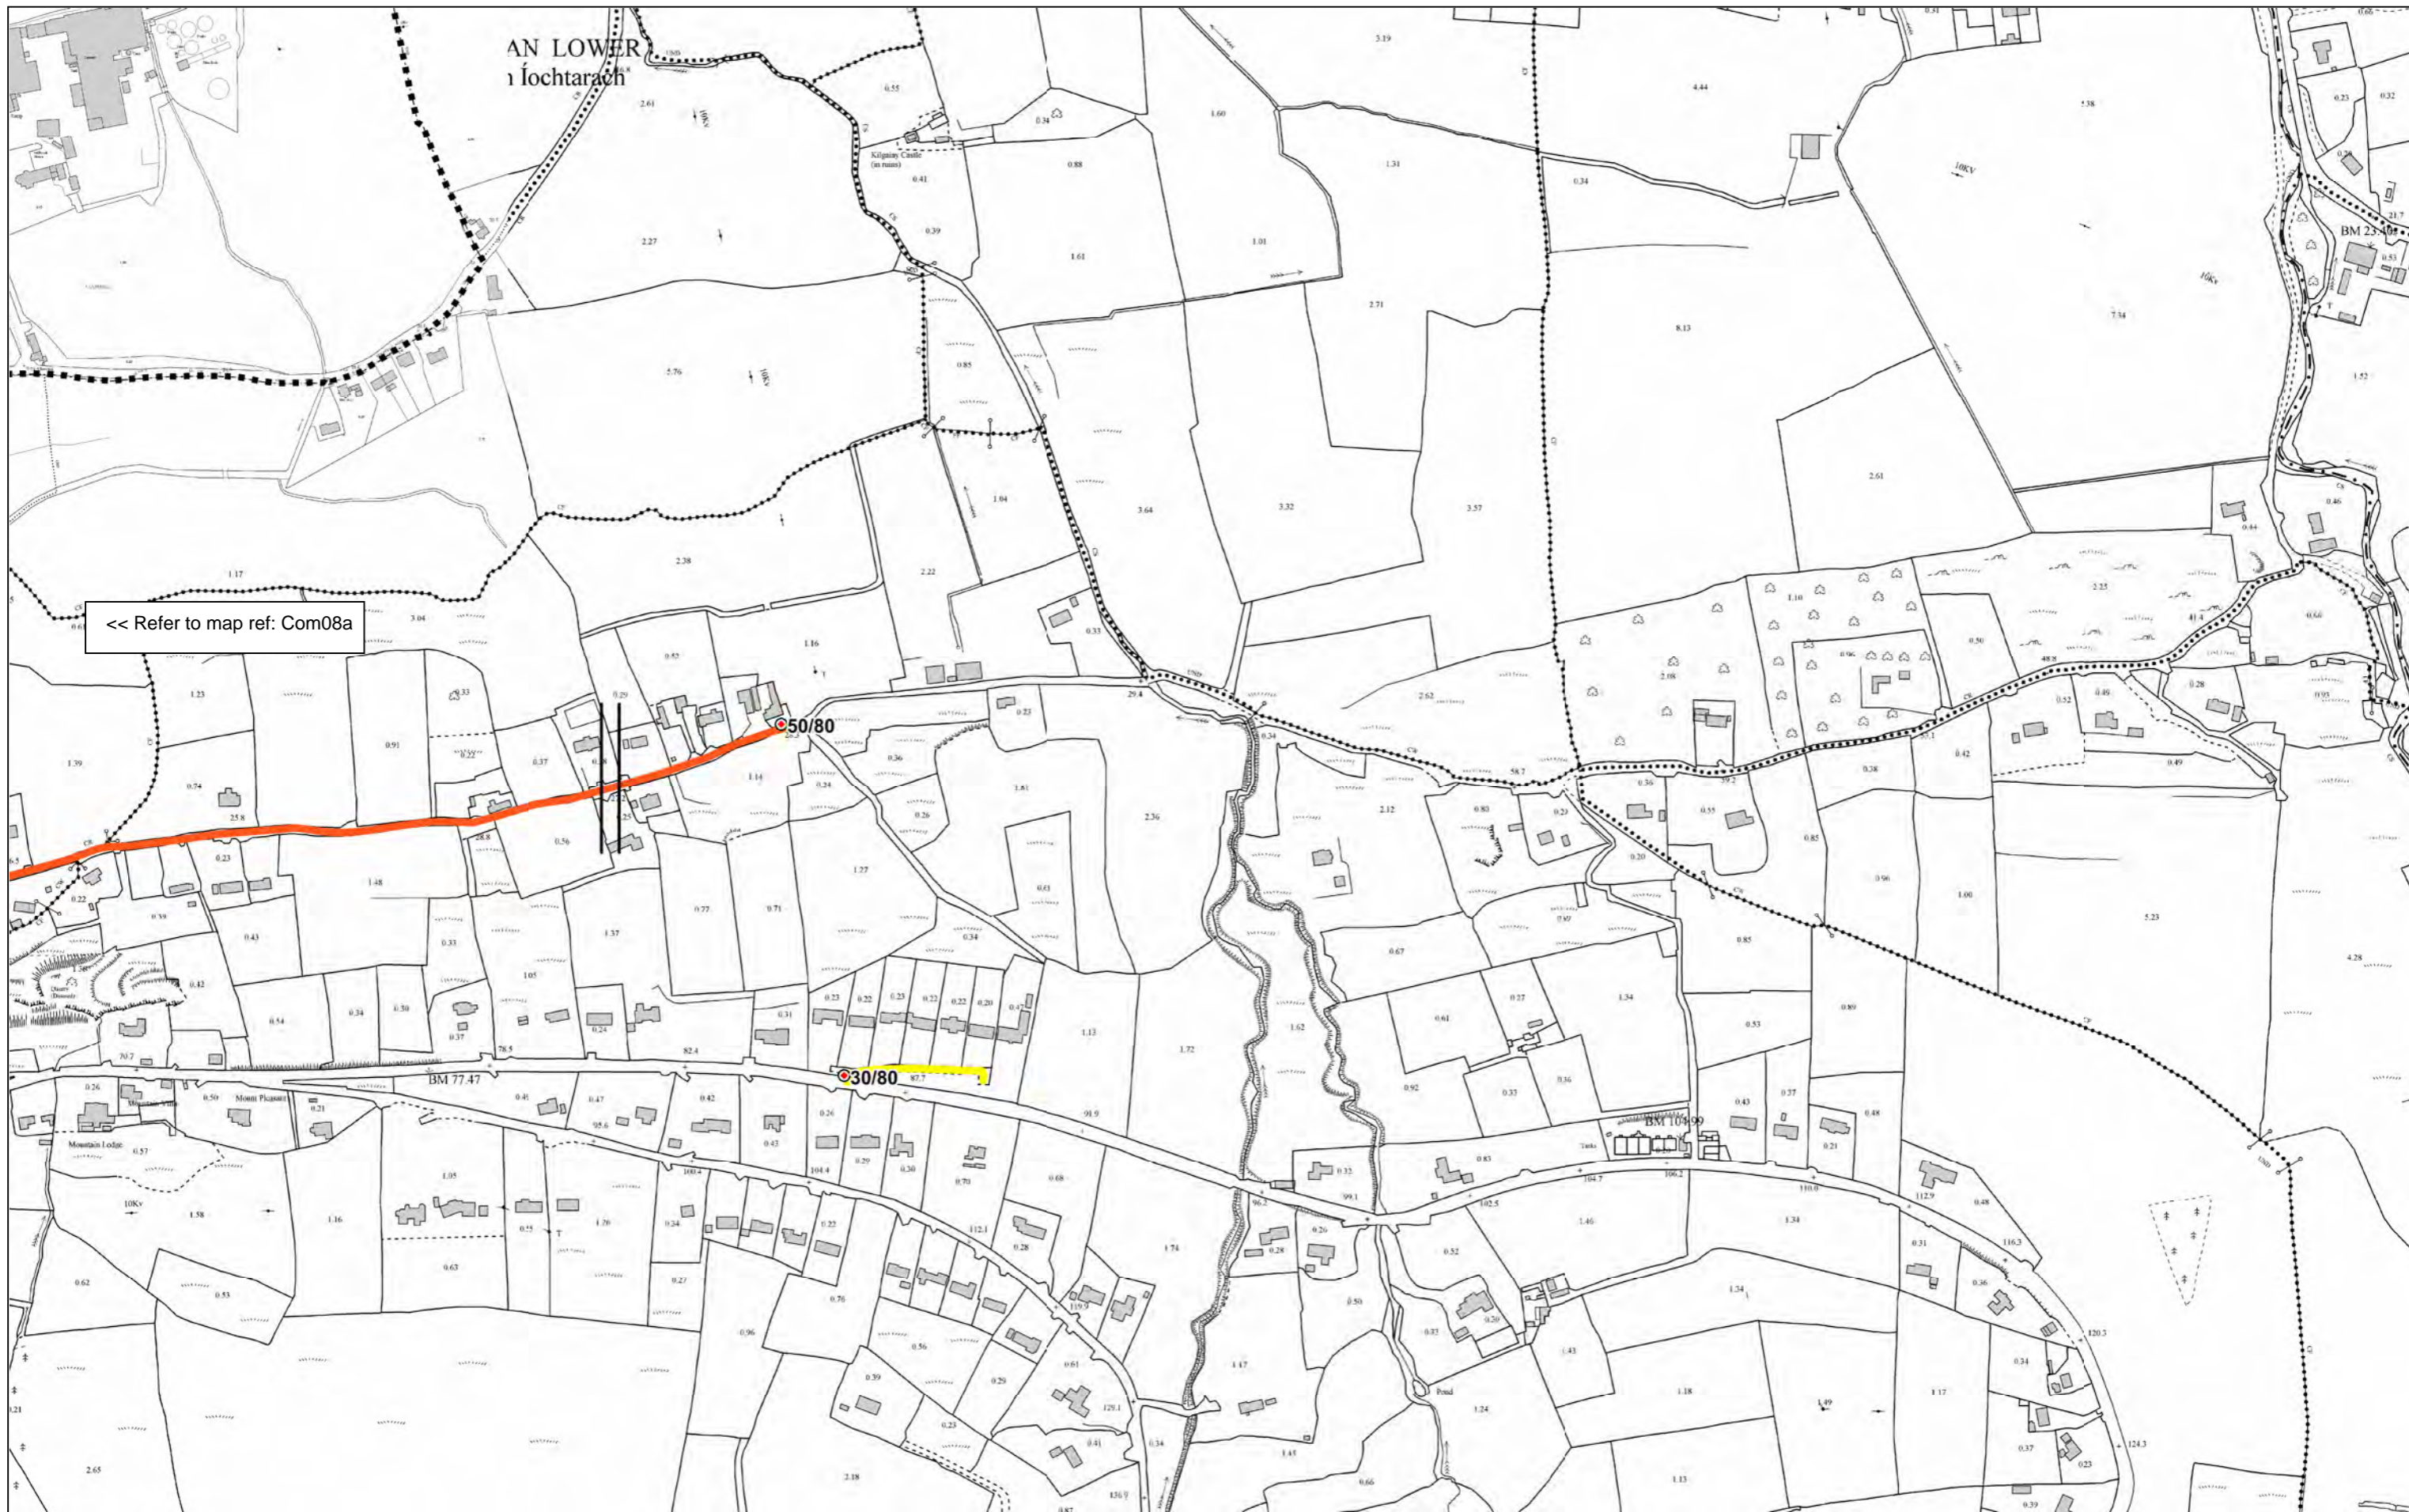

- Extents of 30km/h Special Speed Limit
- Extents of 50km/h Special Speed Limit
- Extents of 60km/h Special Speed Limit
- Extents of 80km/h Special Speed Limit
- Extents of 100km/h Special Speed Limit
- Extents of Built Up Area

Road Traffic Special Speed Limit Waterford City & County Council Bye-Laws 2017		
Clonmel Environs/Poulbouy Comeragh District		Scale: 1:5000 on A3
		Map Ref: Com08b