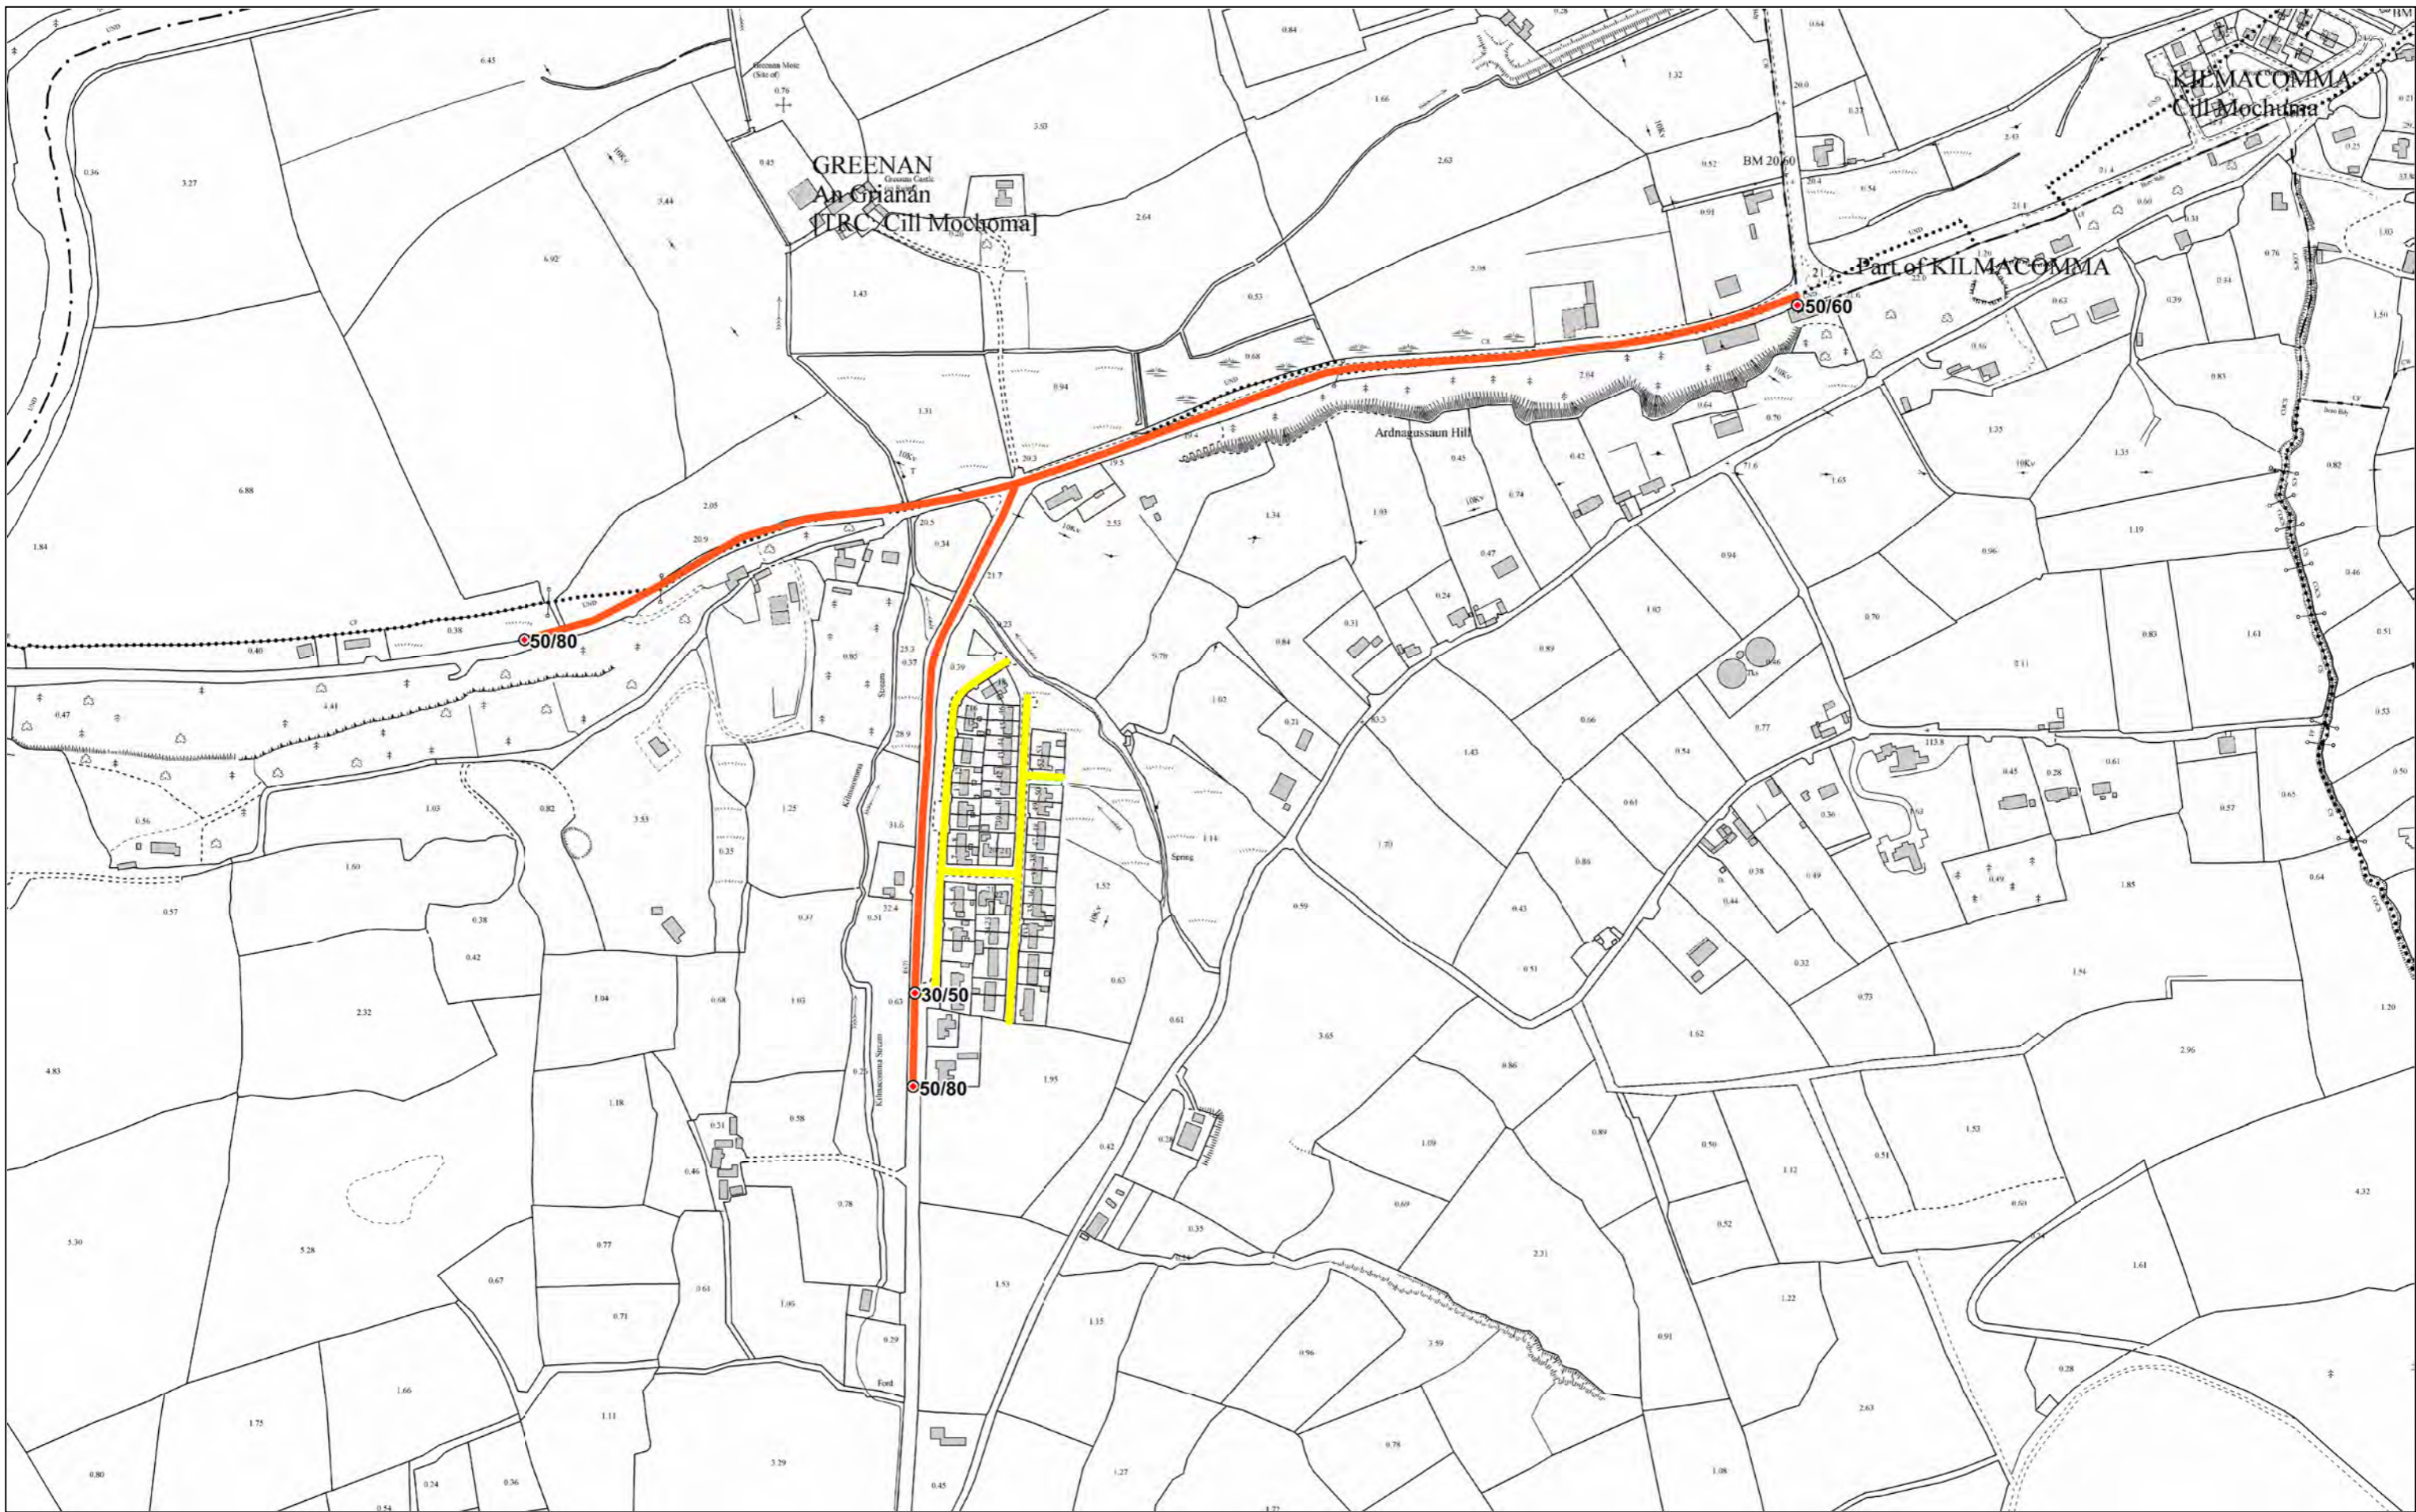

- Extents of 30km/h Special Speed Limit
- Extents of 50km/h Special Speed Limit
- Extents of 60km/h Special Speed Limit
- Extents of 80km/h Special Speed Limit
- Extents of 100km/h Special Speed Limit
- Extents of Built Up Area

Road Traffic Special Speed Limit Waterford City & County Council Bye-Laws 2017		
Kilmacomma Comeragh District		Scale: 1:5000 on A3
		Map Ref: Com16