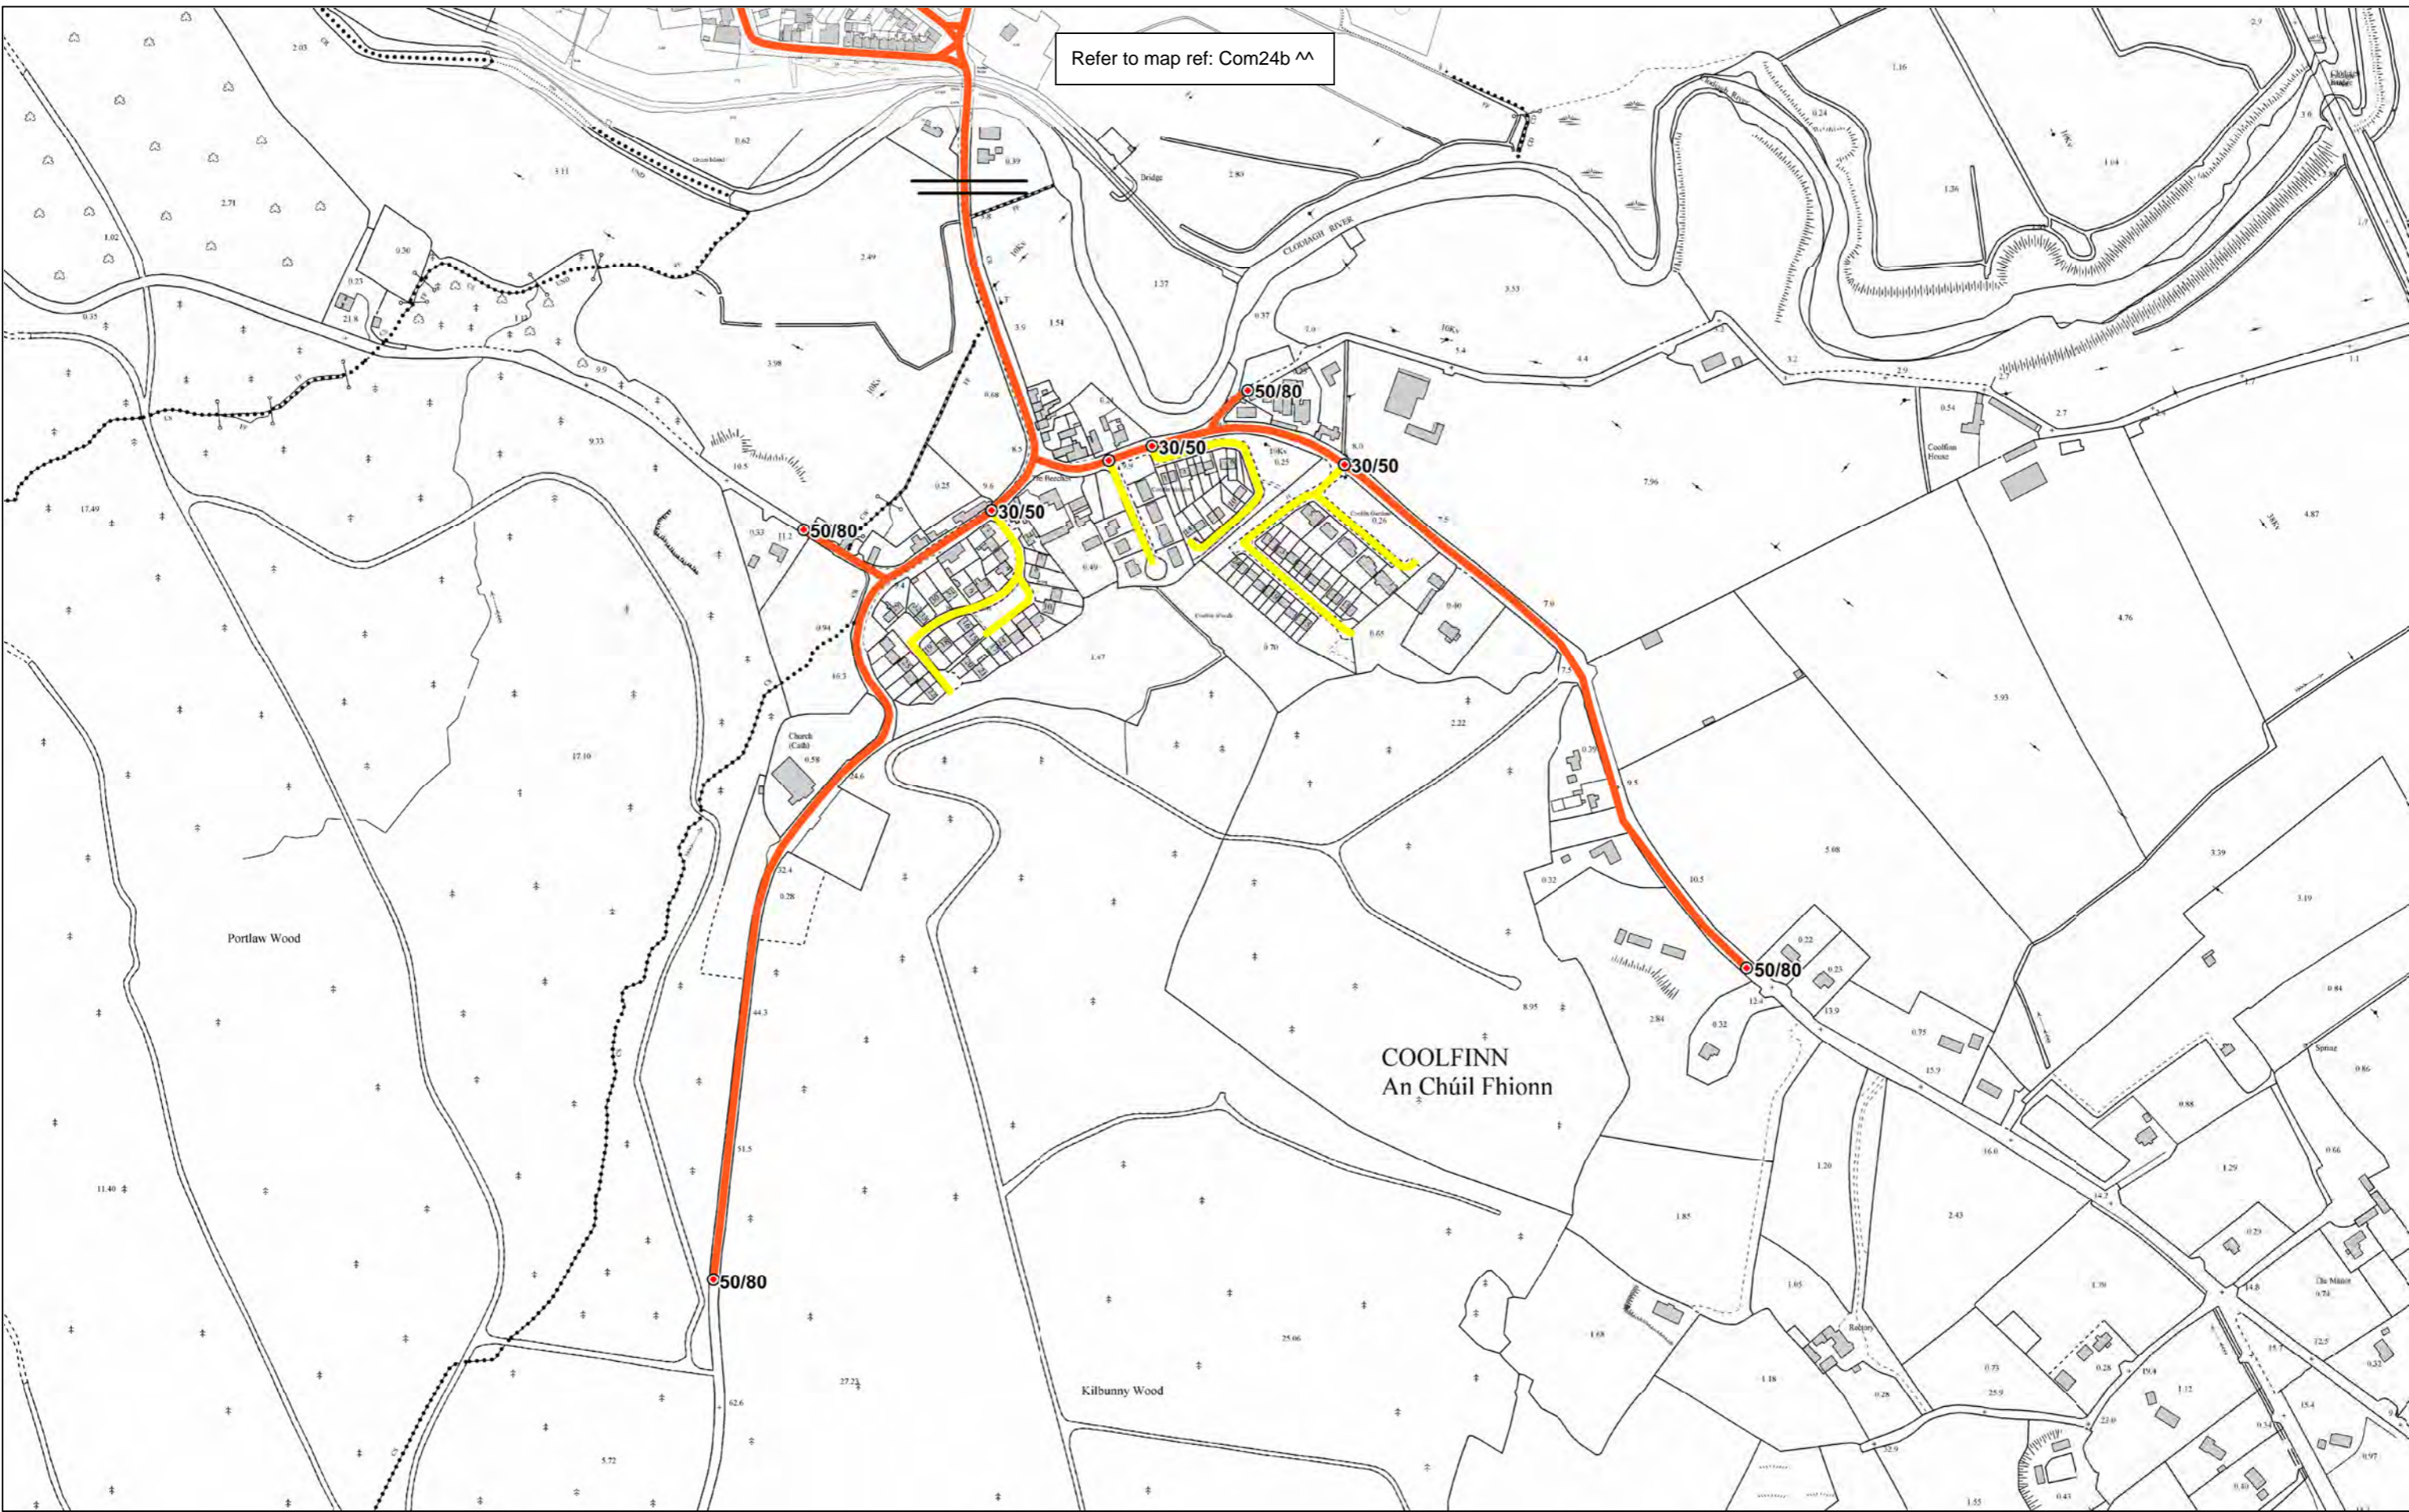

Refer to map ref: Com24b ^^

- Extents of 30km/h Special Speed Limit
- Extents of 50km/h Special Speed Limit
- Extents of 60km/h Special Speed Limit

- Extents of 80km/h Special Speed Limit
- Extents of 100km/h Special Speed Limit
- Extents of Built Up Area

Road Traffic Special Speed Limit		
Waterford City & County Council Bye-Laws 2017		
Portlaw		Scale: 1:5000 on A3
Comeragh District		
		Map Ref: Com24a