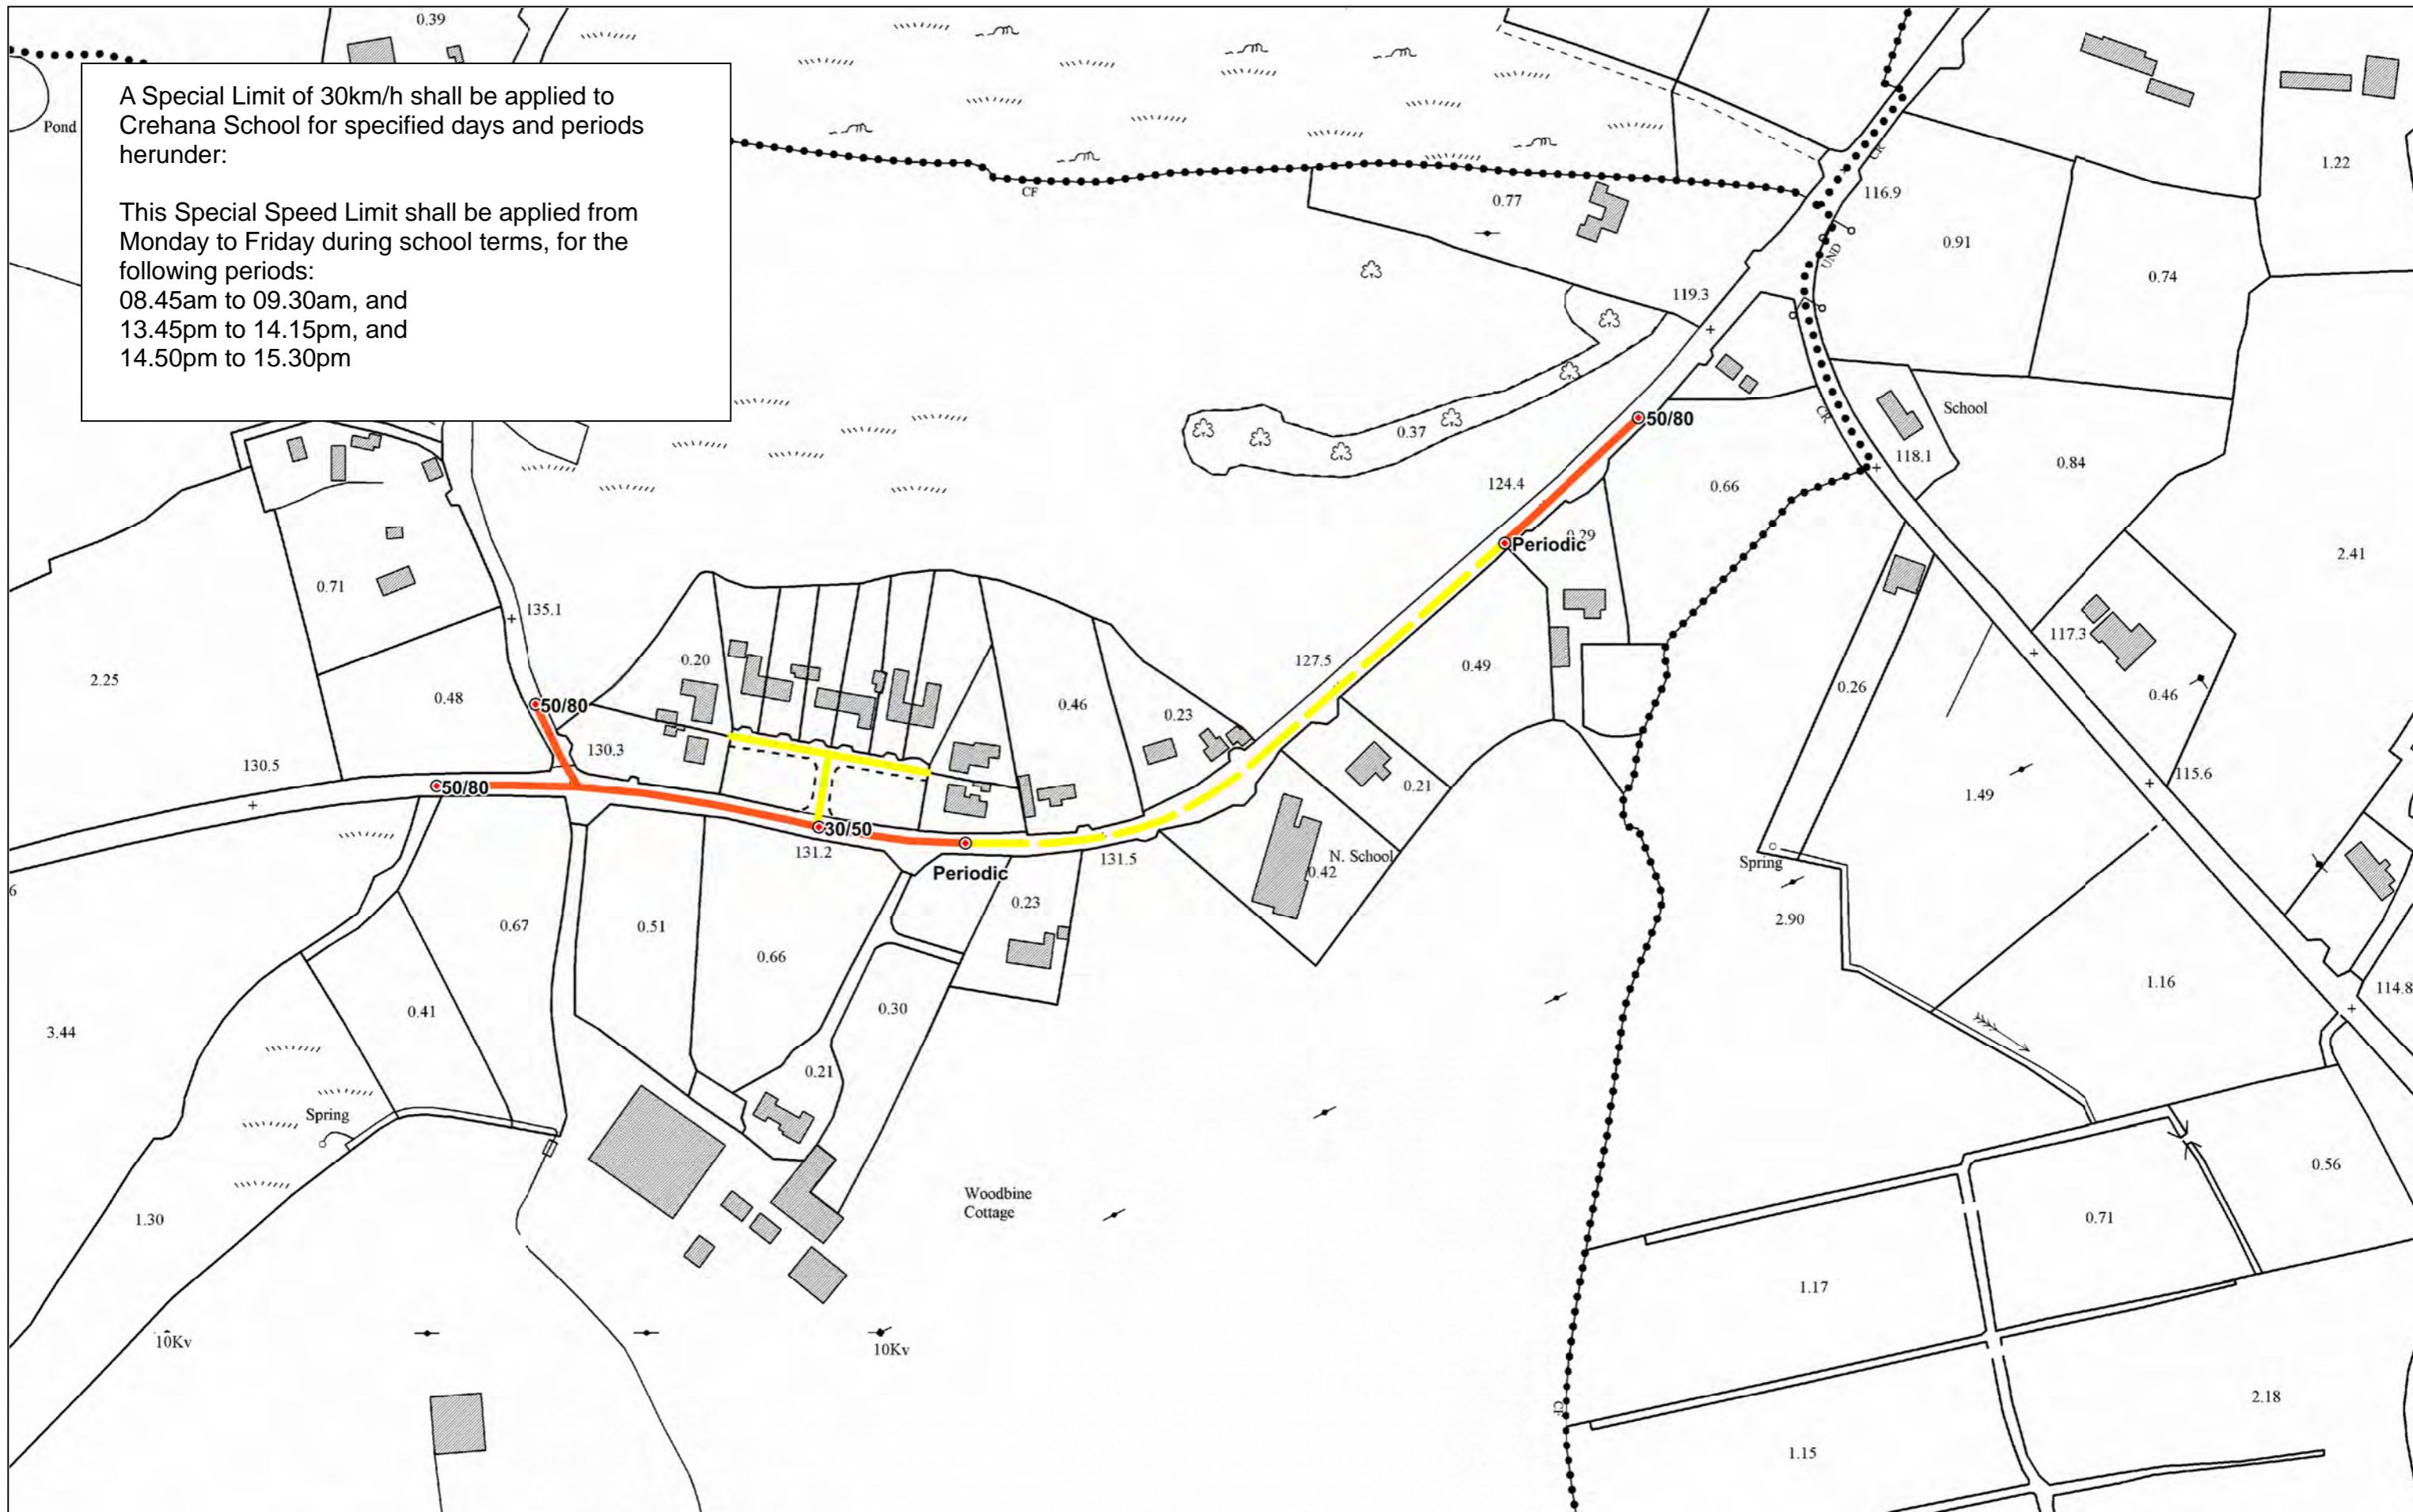

A Special Limit of 30km/h shall be applied to Crehana School for specified days and periods herunder:

This Special Speed Limit shall be applied from Monday to Friday during school terms, for the following periods:
08.45am to 09.30am, and
13.45pm to 14.15pm, and
14.50pm to 15.30pm

- Extents of 30km/h Special Speed Limit
- Extents of 50km/h Special Speed Limit
- Extents of 60km/h Special Speed Limit

- Extents of 80km/h Special Speed Limit
- Extents of 100km/h Special Speed Limit
- Extents of Built Up Area

Road Traffic Special Speed Limit
Waterford City & County Council Bye-Laws 2017
Garravoone
Comeragh District
Scale: 1:2500 on A3
Map Ref: Com12