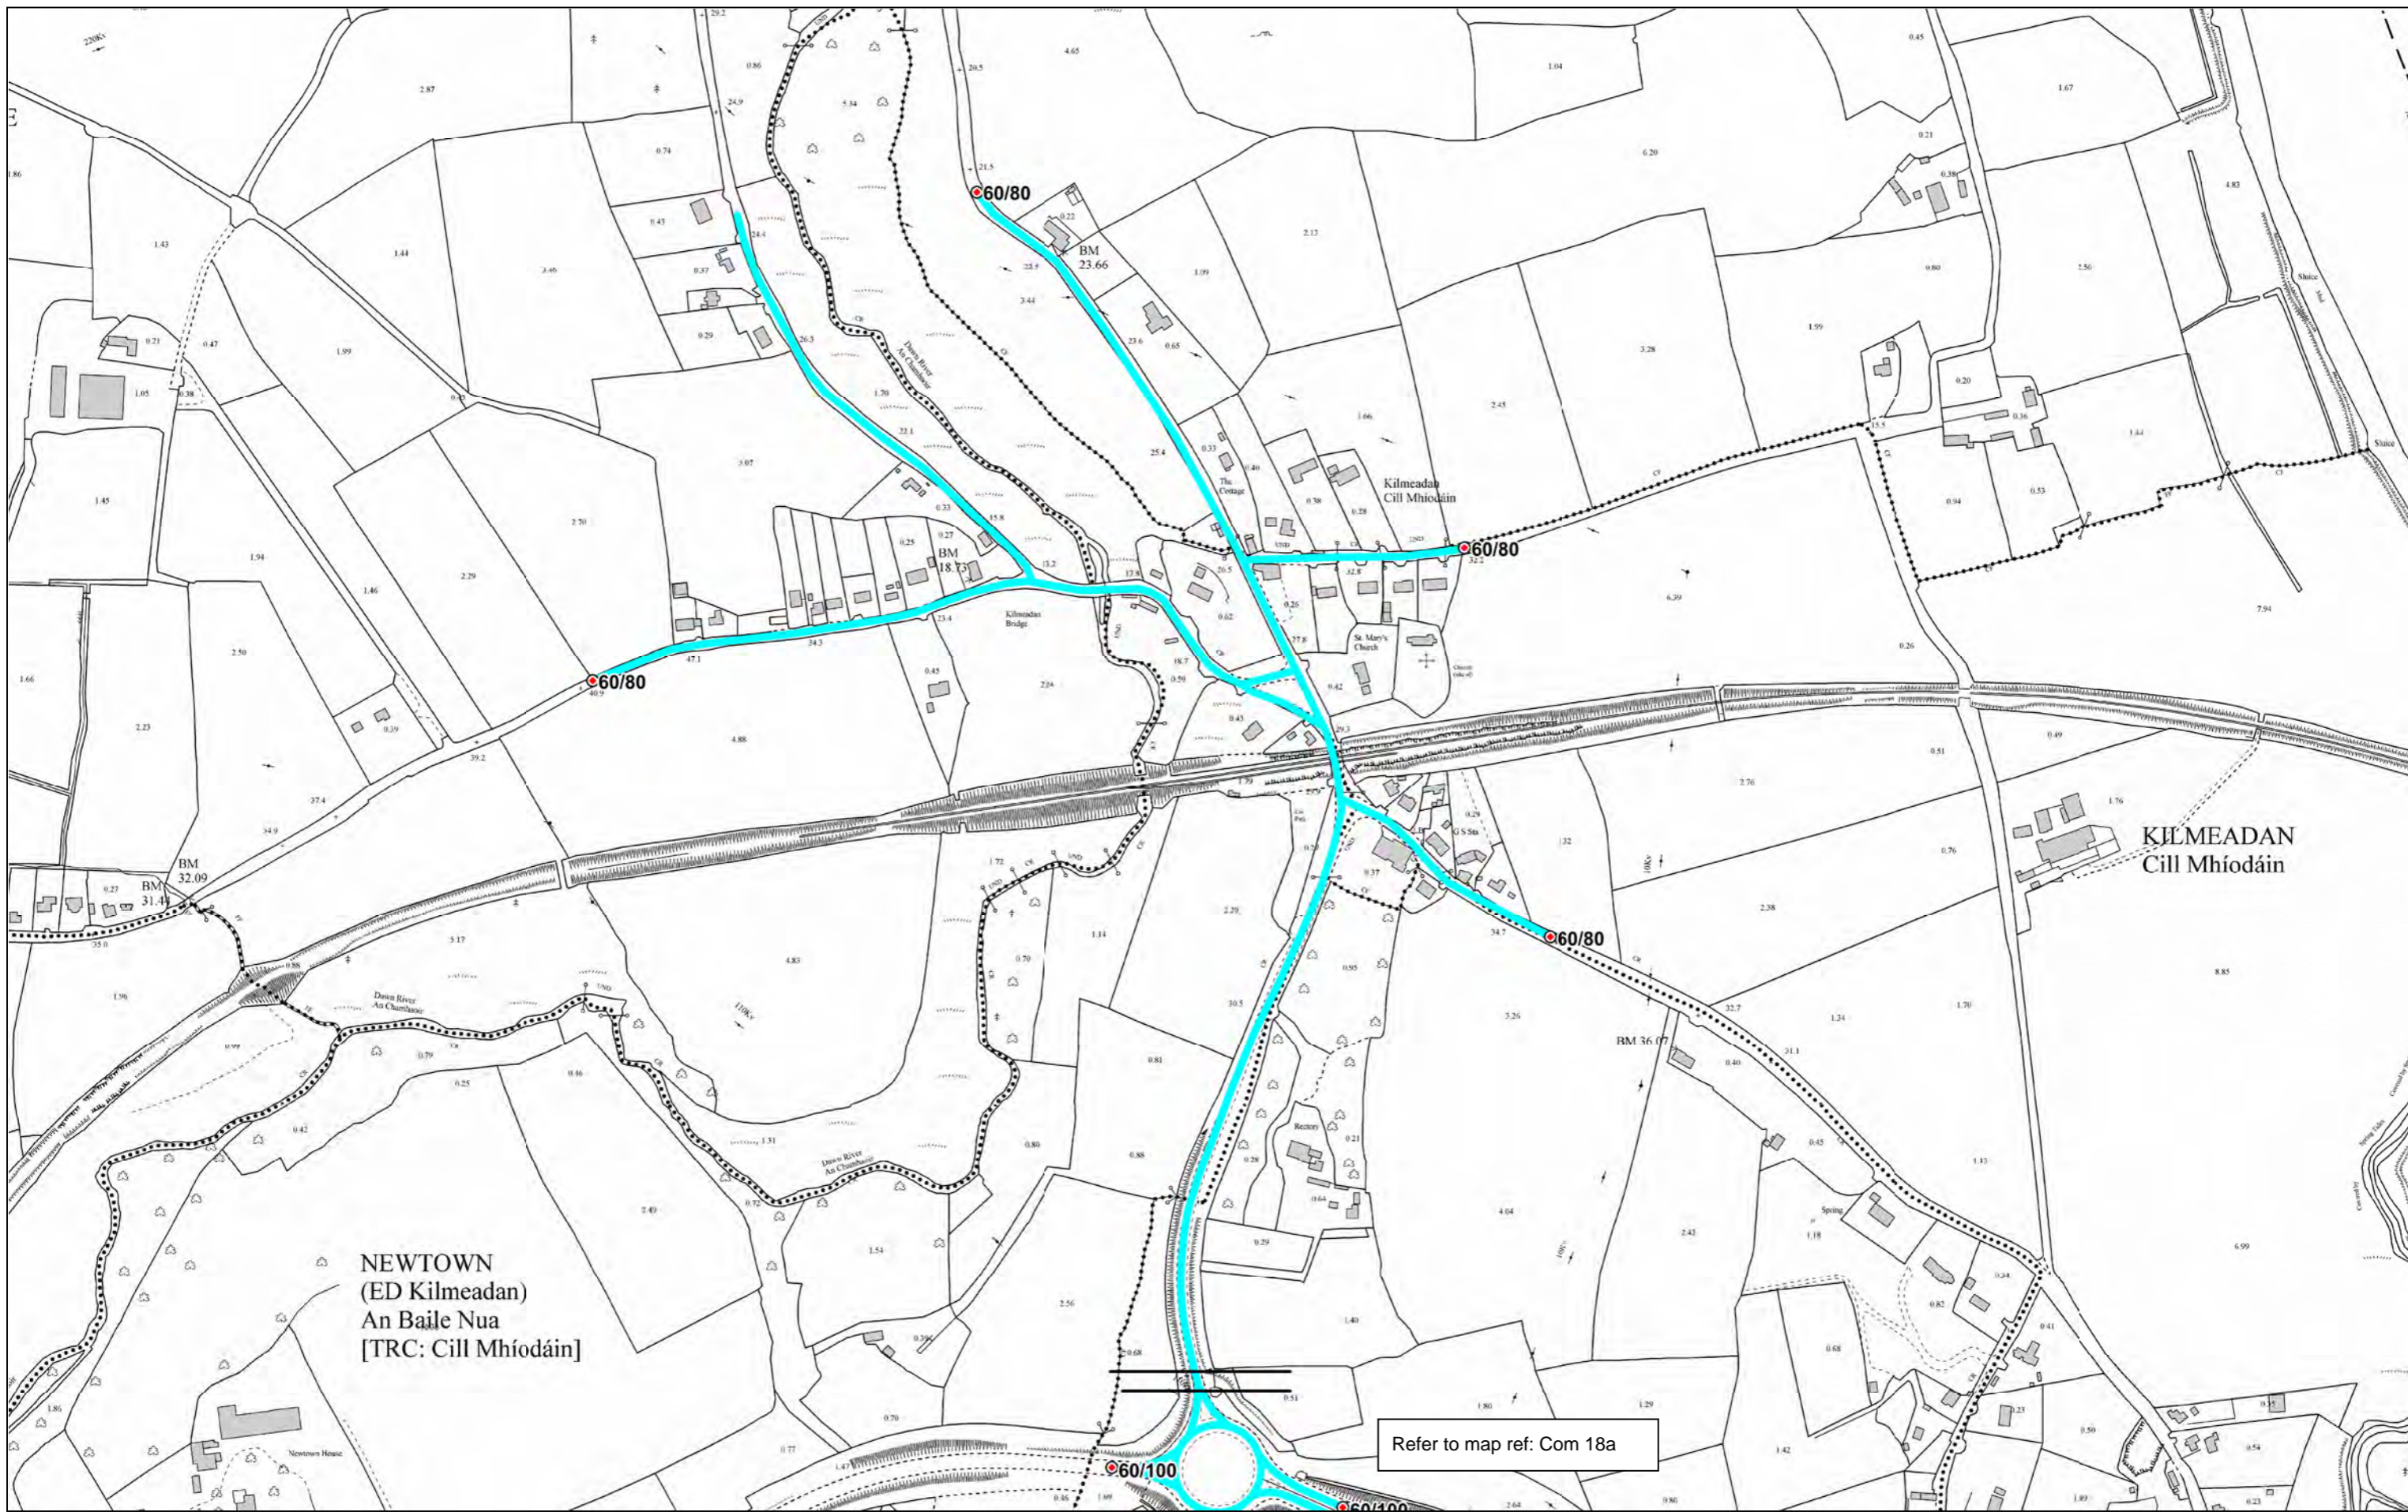

- Extents of 30km/h Special Speed Limit
- Extents of 50km/h Special Speed Limit
- Extents of 60km/h Special Speed Limit
- Extents of 80km/h Special Speed Limit
- Extents of 100km/h Special Speed Limit
- Extents of Built Up Area

Road Traffic Special Speed Limit Waterford City & County Council Bye-Laws 2017		
High Road Kilmeaden Comeragh District		Scale: 1:5000 on A3
		Map Ref: Com 13