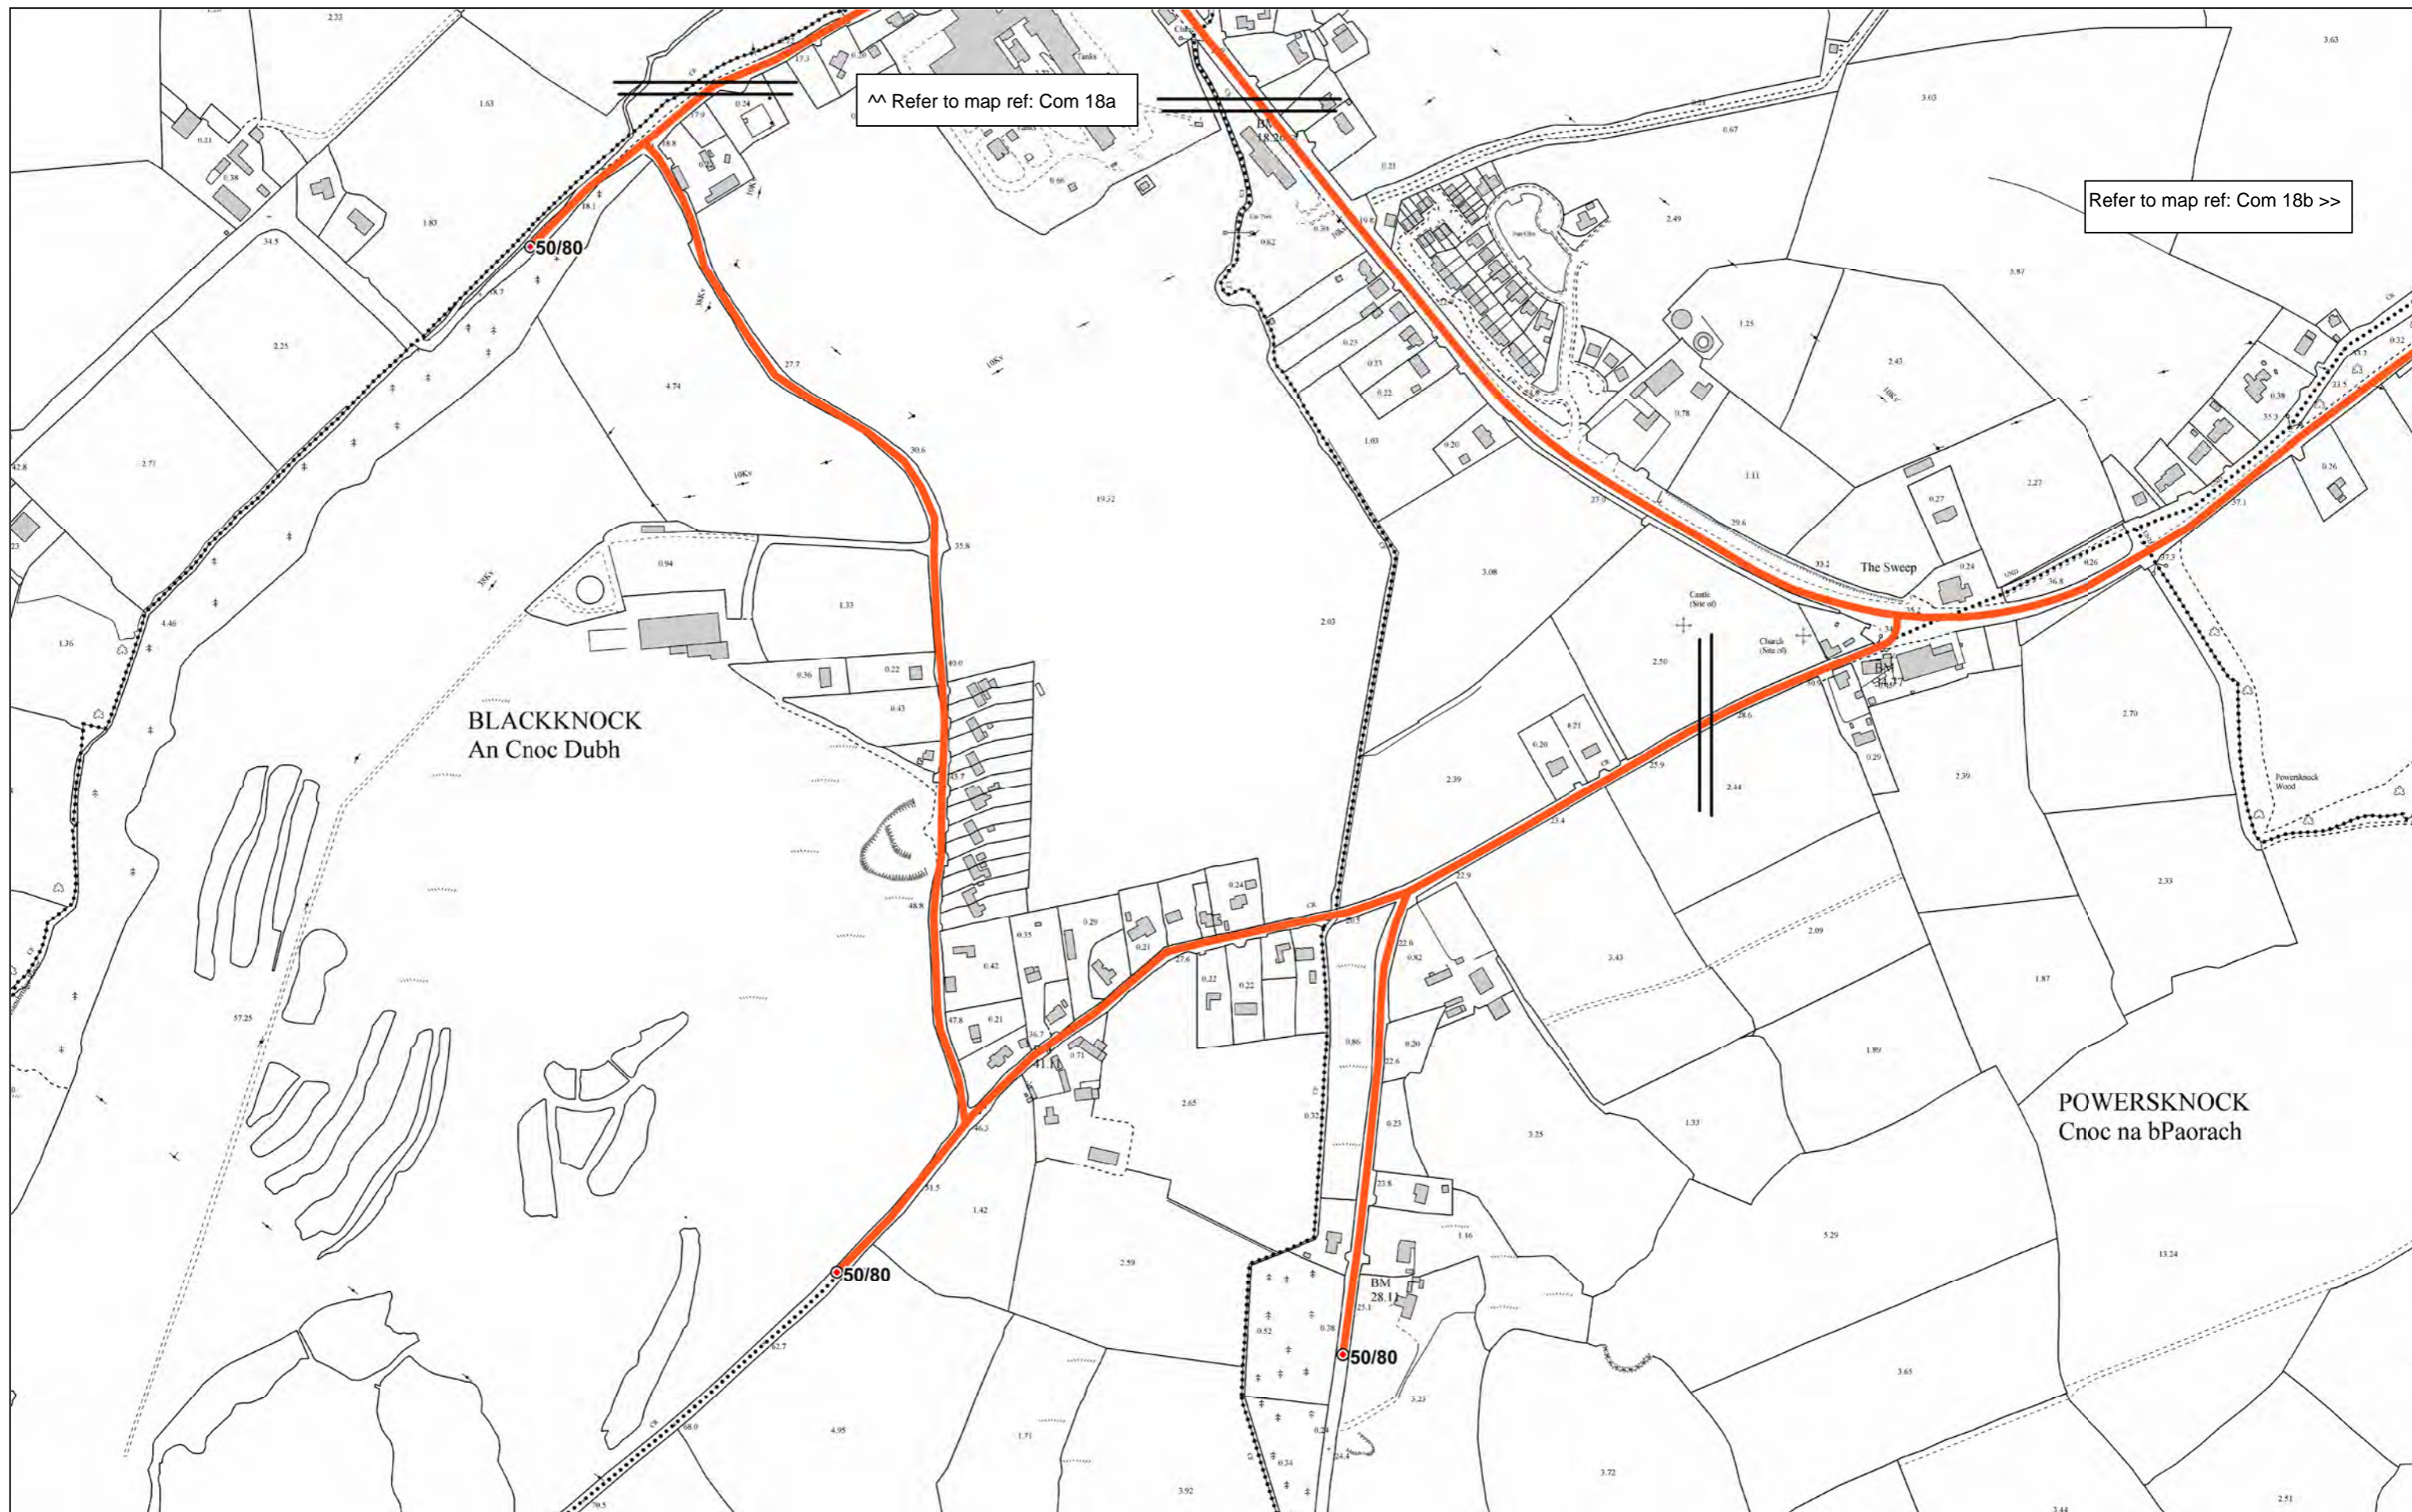

- Extents of 30km/h Special Speed Limit
- Extents of 50km/h Special Speed Limit
- Extents of 60km/h Special Speed Limit
- Extents of 80km/h Special Speed Limit
- Extents of 100km/h Special Speed Limit
- Extents of Built Up Area

Road Traffic Special Speed Limit		
Waterford City & County Council Bye-Laws 2017		
Kilmeaden		Scale: 1:5000 on A3
Comeragh District		
		Map Ref: Com 18c