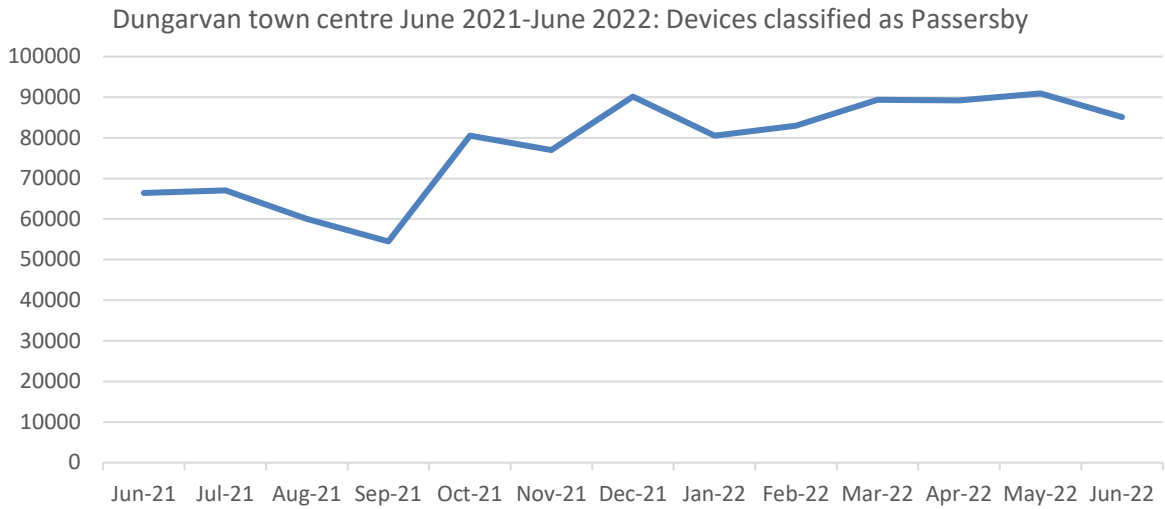

Town Village Renewal Scheme 2022

Rural Development Team are liaising with selected communities to develop applications for submitting on 22nd July 2022 to the Dept. Rural & Community Development.

Knockanore 2020 Town Village Project – Bus Shelter installed in the village. Contractor appointed to install signs within the Knockanore area; highlighting the scenic route and points of interest in the area.

2. Dungarvan Town Centre

The next meeting of the Dungarvan TCMG is scheduled for Wednesday 13th July.

3. Town Centre Footfall Data

Visitors to Dungarvan town centre

- **The charts and points below relate to those classified as Visitors and not Passersby.**
- In May 2022 the average daily visits were 1,093 which is the same as the previous month and up on May 2021 from 1,089.
- The repeat visit rate for June was 86% which is down slightly on the previous month. This implies there were more first time visitors which is reflected in the a higher ‘Daily Average First Time Visitor’ figure for June 2022 of 150.
- The median visit length was 28 minutes, which is in line with the previous month and up from 27 minutes in June 2021.
- The largest grouping of visitors in June 2022 were classified as ‘Weekly visitors’ representing almost half of all visitors (46%). 29% were classified as ‘Daily visitors’. 11% are classified as ‘Occasional Visitors’ and 14% as ‘First time visitors’.