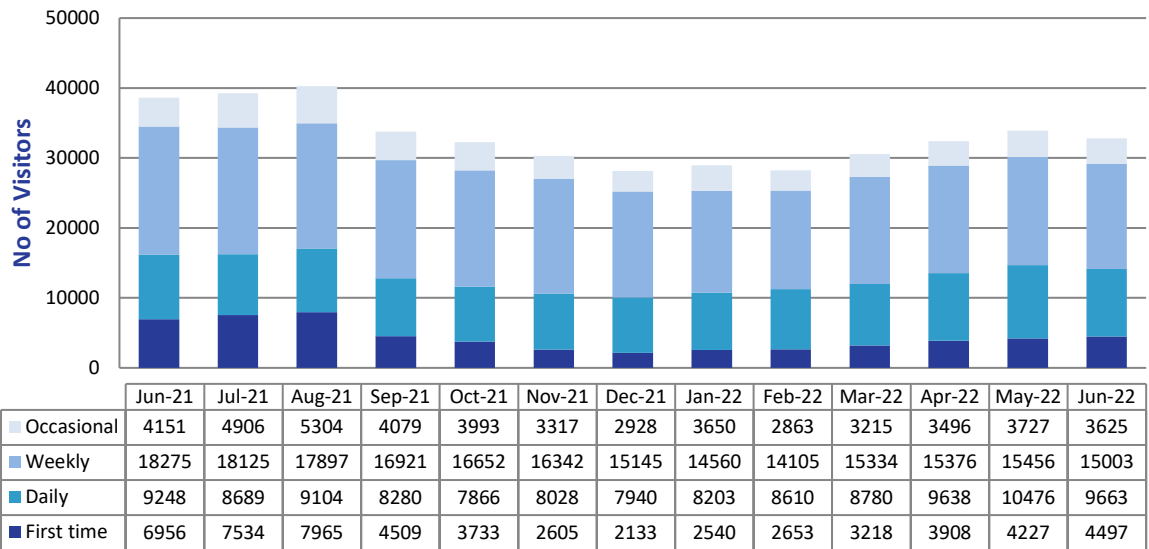

2. Dungarvan Town Centre

The next meeting of the Dungarvan TCMG is scheduled for Wednesday 13th July.

3. Town Centre Footfall Data

Visitors to Dungarvan town centre

- **The charts and points below relate to those classified as Visitors and not Passersby.**
- In May 2022 the average daily visits were 1,093 which is the same as the previous month and up on May 2021 from 1,089.
- The repeat visit rate for June was 86% which is down slightly on the previous month. This implies there were more first time visitors which is reflected in the a higher ‘Daily Average First Time Visitor’ figure for June 2022 of 150.
- The median visit length was 28 minutes, which is in line with the previous month and up from 27 minutes in June 2021.
- The largest grouping of visitors in June 2022 were classified as ‘Weekly visitors’ representing almost half of all visitors (46%). 29% were classified as ‘Daily visitors’. 11% are classified as ‘Occasional Visitors’ and 14% as ‘First time visitors’.

Note: Passersby are probing wireless devices detected by a Meraki Access Point (AP). While a passerby was seen by the network, its probes and dwell time did not meet the requirements to be considered a visitor. More detailed information on Visitors is provided below.

Level of Loyalty: Dungarvan town centre
June 2021-June 2022

Explanatory Notes:

- Occasional visitors have visited at least once before. This visitor may have visited several times but does not meet weekly requirements.
- Weekly visitors have visited in at least two distinct weeks out of the past four, but not frequently enough to be considered daily visitors.
- Daily visitors have visited in at least five distinct days in the past eight.
- First time have never been seen before today.