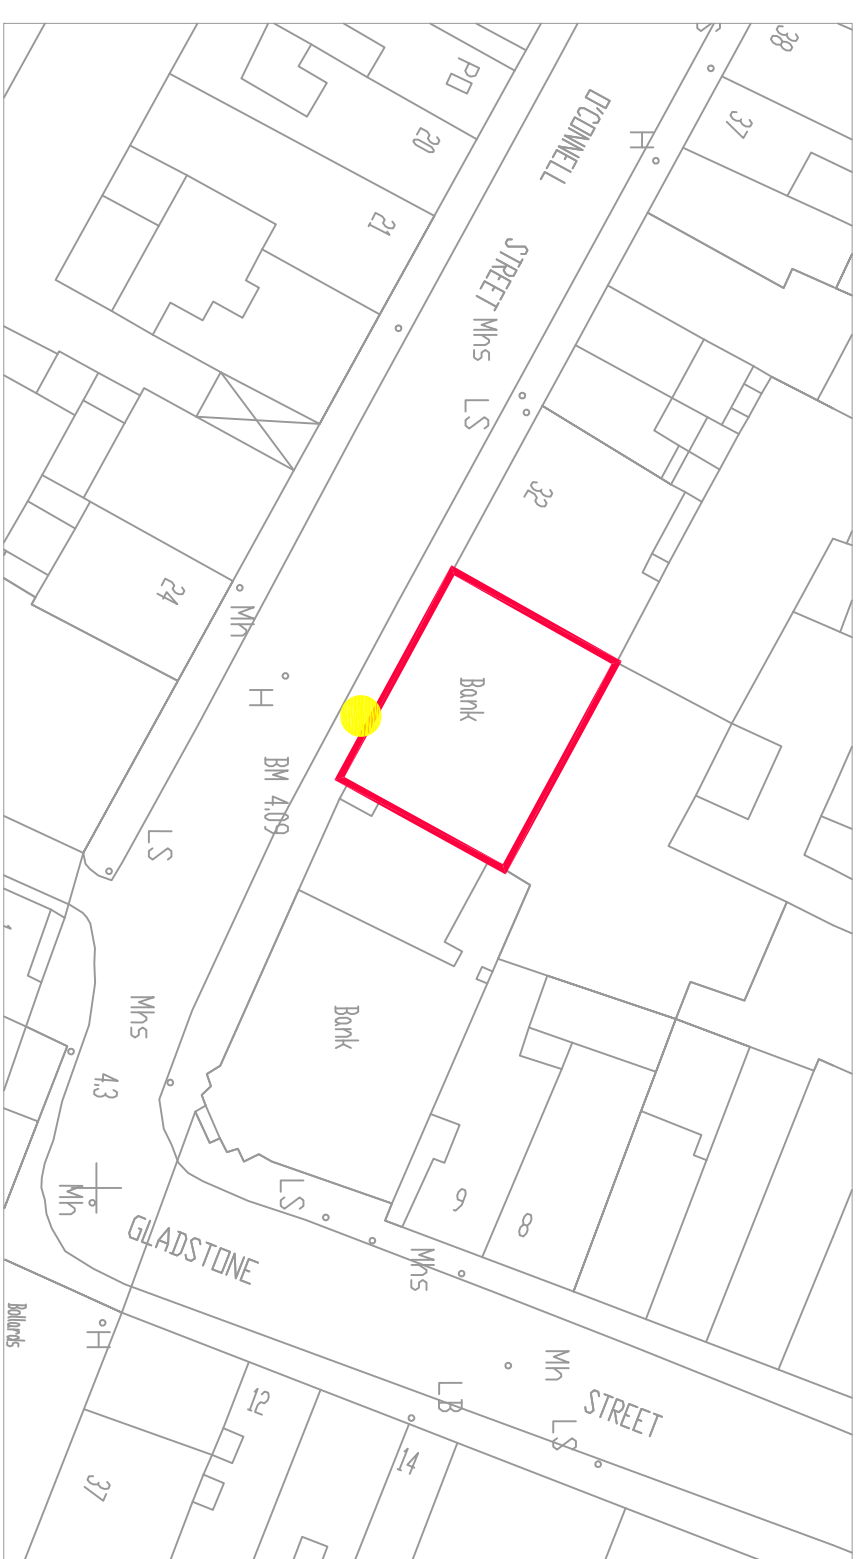

13. Reginald's Tower

14. St. Martin's Gate.

15. The Granary.

16. City Walls.

17. Watchtower Railway square.

18. Waterford Gallery of Art.

19. WVV Plaza Quays

Legend:	
	Boundary lines, for identification purposes only.
	Location of Site Notice

1. Beach Tower
2. Bishop's Palace
3. Central Library, Lady Lane.
4. City Hall
5. Double Tower Castle Street.
6. French Church, Greyfriars.
7. French Tower, Browne's Lane
8. House of Waterford Crystal, The Mall.
9. Irish Silver Museum, Cathedral Square.
10. Irish Museum of Time. Greyfriars.
11. Former Munster Express Building.
12. Presbytery, Georges Street.
13. Reginald's Tower.
14. St. Martin's Gate.
15. The Granary, Hanover Street.
16. City Walls.
17. Watchtower, Railway Square.
18. Waterford Gallery of Art.
19. WVV Plaza, The Quay.

REVISIONS	DATE	INITIALS	NO.

Urban Animation Scheme

Site Layout Plans

SCALE	DRAWING No.	REV
1:500	03	
PROJECT NUMBER	DATE	DRAWN BY
456024C	06/06/22	M
		CHECKED