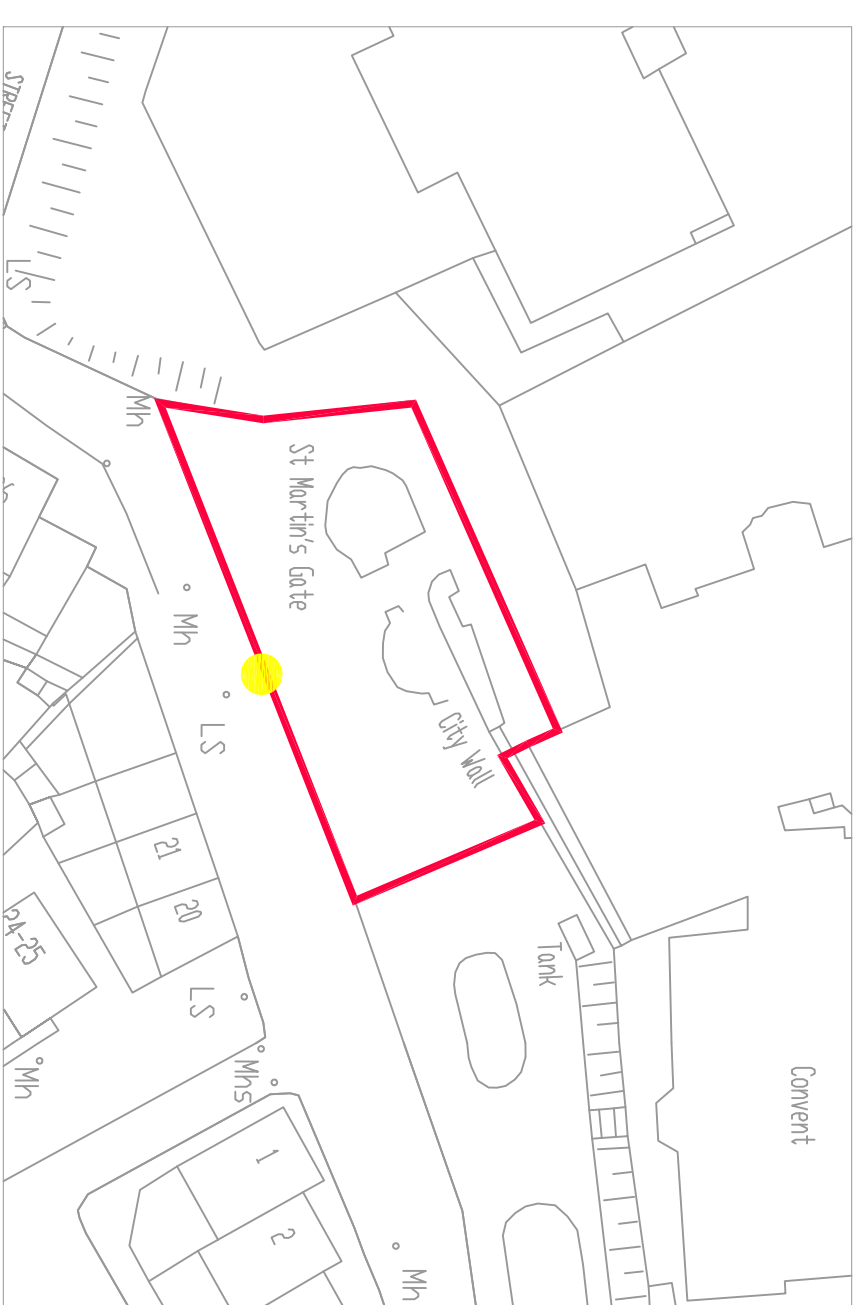

13. Reginald's Tower

14. St. Martin's Gate.

15. The Granary.

16. City Walls.

17. Watchtower Railway square.

18. Waterford Gallery of Art.

19. WVV Plaza Quays

Legend:	
	Boundary lines, for identification purposes only.
	Location of Site Notice

REVISIONS	DATE	INITIALS	NO.

Urban Animation Scheme

Site Layout Plans

SCALE	DRAWING No.	REV
1:500	03	
PROJECT NUMBER	DATE	DRAWN BY
456024C	06/06/22	M
		CHECKED