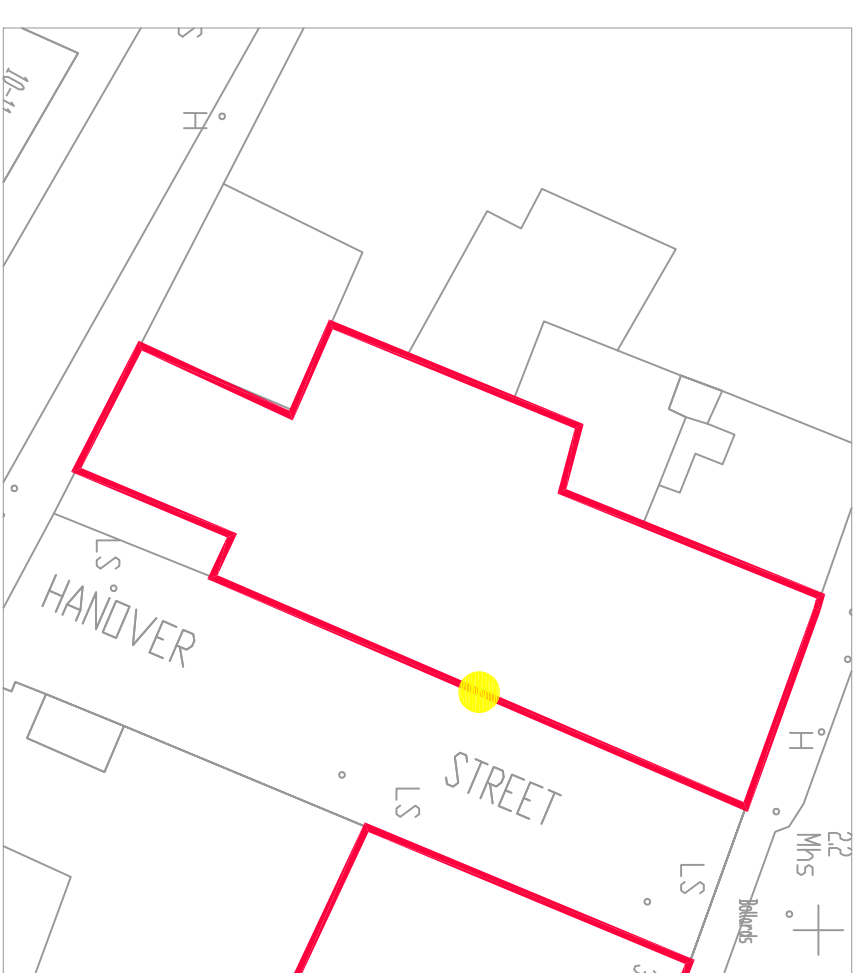

13. Reginald's Tower

14. St. Martin's Gate.

15. The Granary.

16. City Walls.

17. Watchtower Railway square.

18. Waterford Gallery of Art.

19. WVV Plaza Quays

Legend:	
	Boundary lines, for identification purposes only.
	Location of Site Notice

1. Beach Tower
2. Bishop's Palace
3. Central Library, Lady Lane.
4. City Hall
5. Double Tower Castle Street.
6. French Church, Greyfriars.
7. French Tower, Browne's Lane
8. House of Waterford Crystal, The Mall.
9. Irish Silver Museum, Cathedral Square.
10. Irish Museum of Time. Greyfriars.
11. Former Munster Express Building.
12. Presbytery, Georges Street.
13. Reginald's Tower.
14. St. Martin's Gate.
15. The Granary, Hanover Street.
16. City Walls.
17. Watchtower, Railway Square.
18. Waterford Gallery of Art.
19. WVV Plaza, The Quay.

REVISIONS	DATE	INITIALS	NO.

Urban Animation Scheme

Site Layout Plans

SCALE	DRAWING No.	REV
1:500	03	
PROJECT NUMBER	DATE	DRAWN BY
456024C	06/06/22	M
		CHECKED