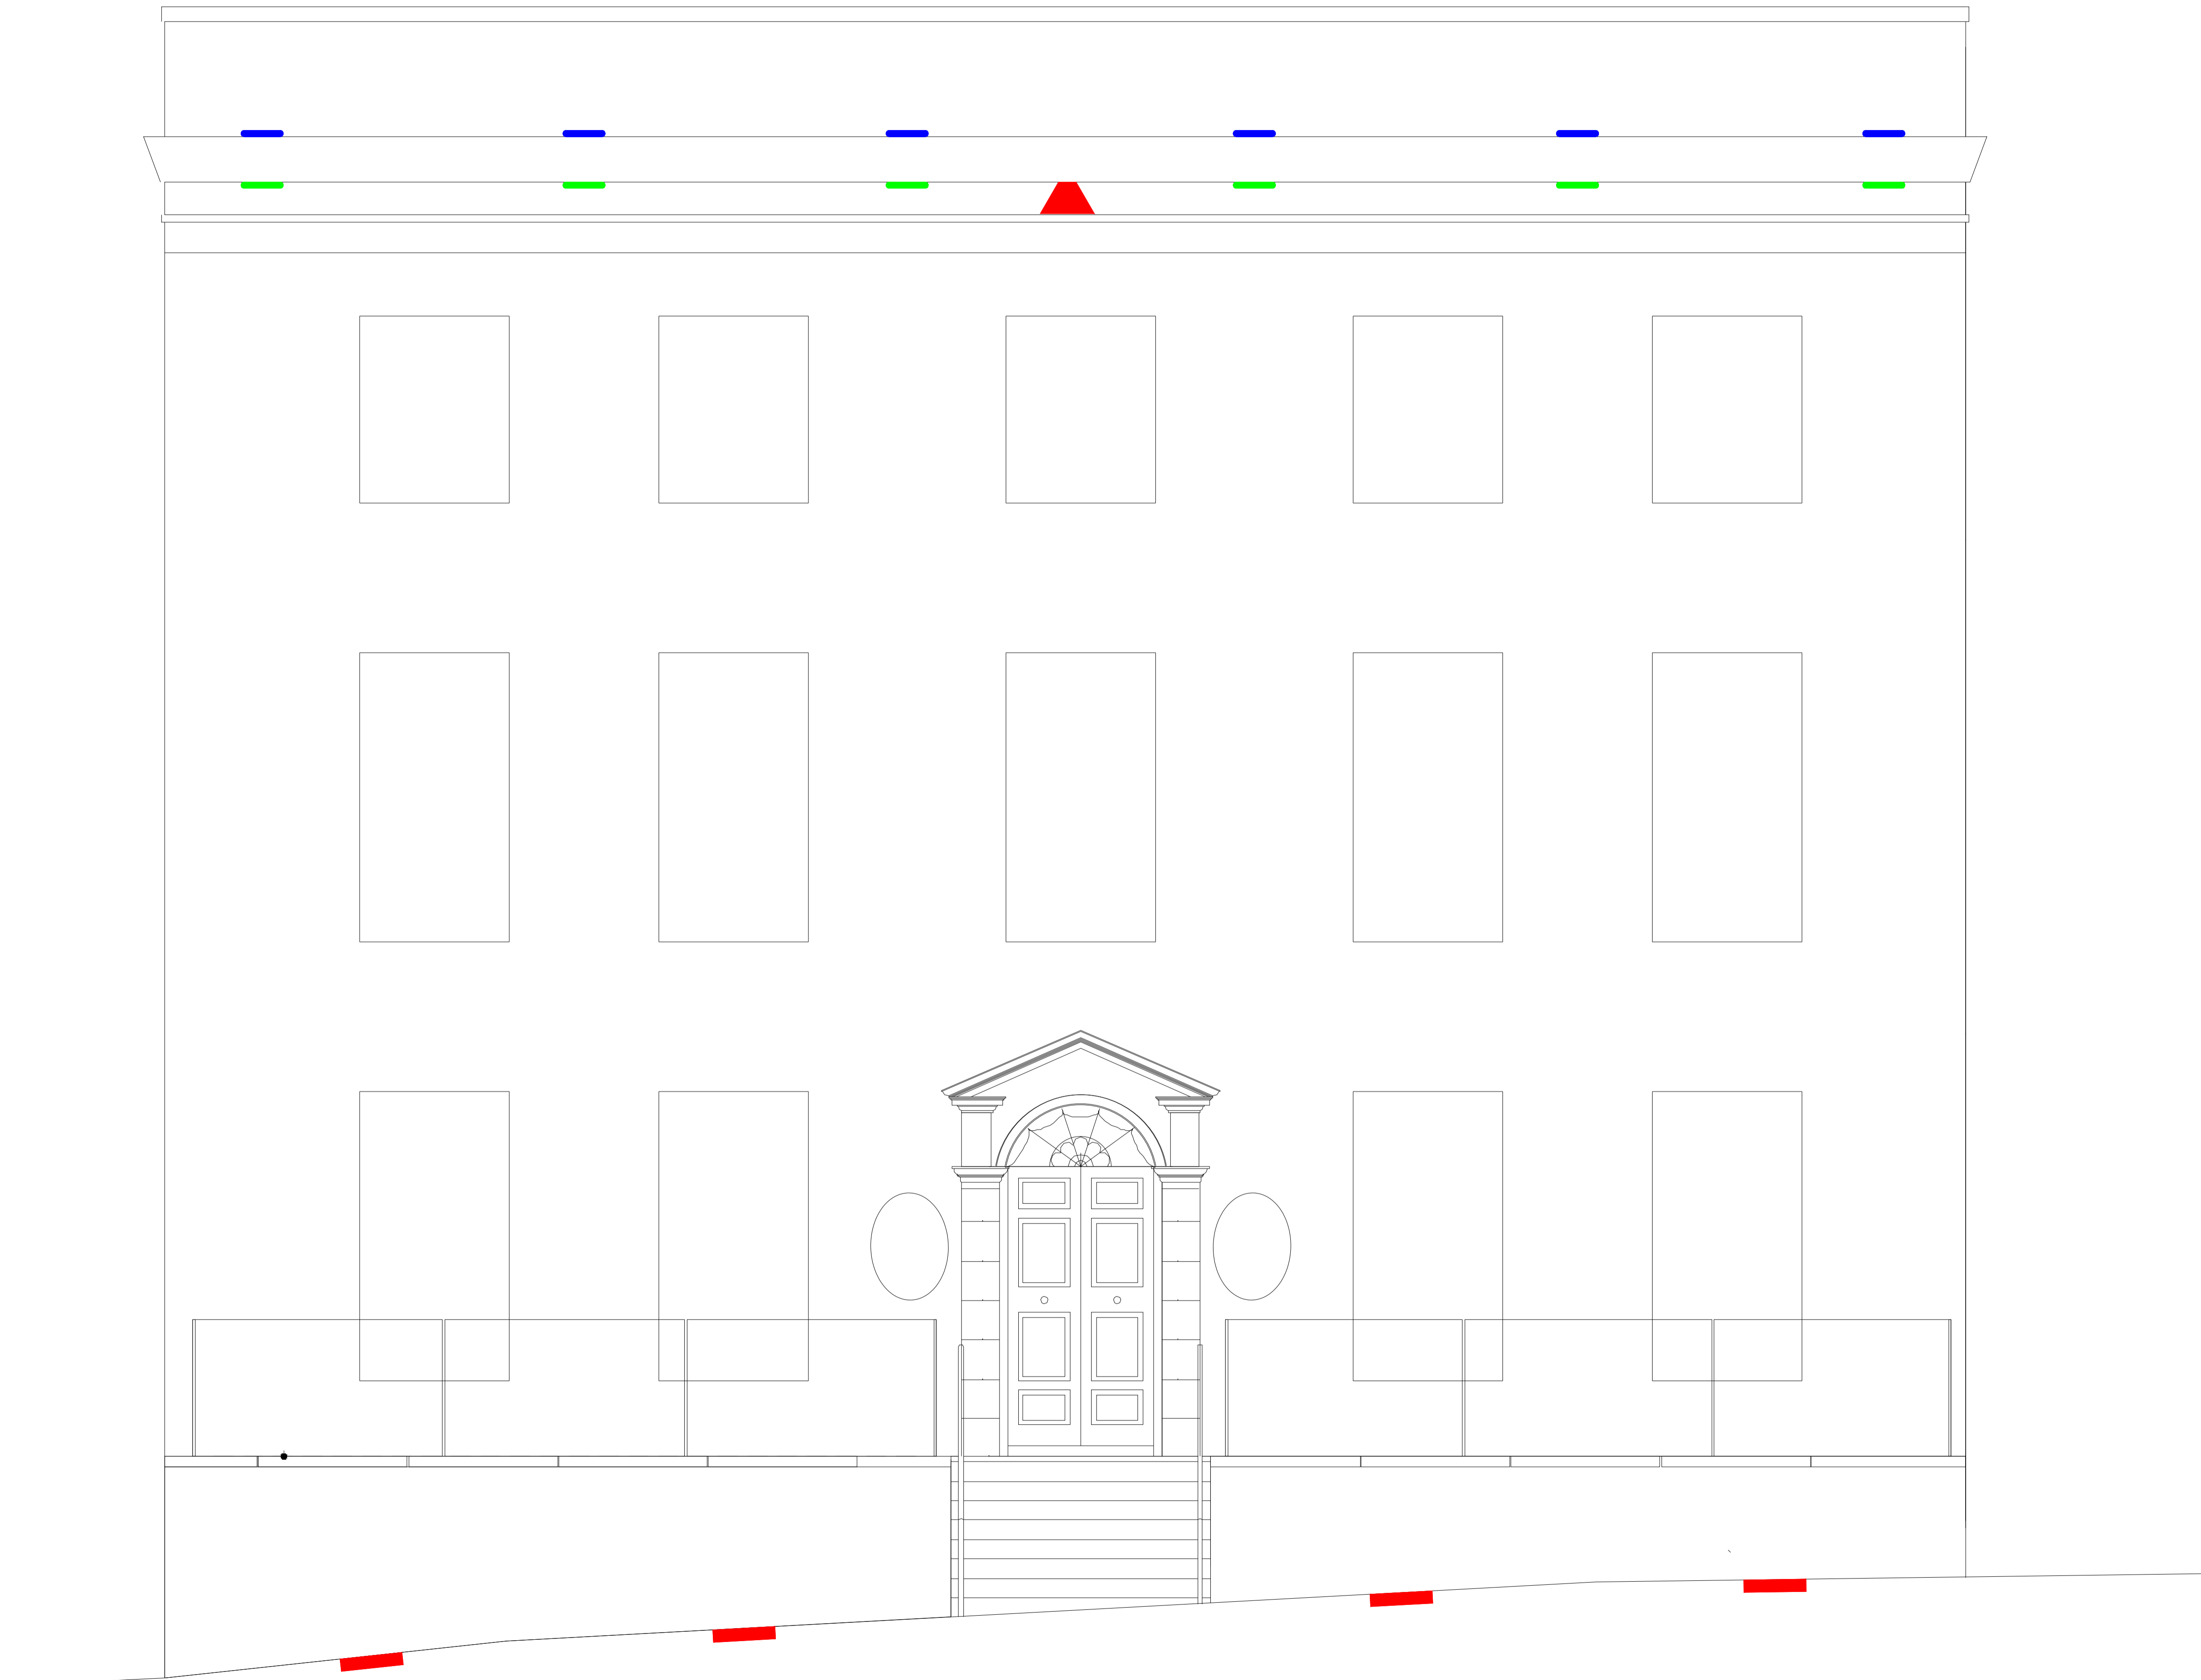

- █ Linear RGBW LED luminaire, controlled by DMX programmer. Mounted at ground level.
- █ Linear RGBW LED luminaire, controlled by DMX programmer. Mounted below cornice.
- █ Linear RGBW LED luminaire, controlled by DMX programmer. Mounted above cornice.
- ▲ Projector, controlled by DMX programmer. Mounted below cornice.

Draft layout for information purposes and shall not be used for construction.

Drawing title: Draft Lighting Layout		
Project title: Fáilte Ireland Urban Animation ~ Irish Silver Museum		
Client: Waterford City & County Council		
Project number: 22012	Date: 12/5/22	Hard copy approved:
Drawing number: 22012 - 2	Revision: 0	Drawn by: Patrick Redmond
Read in conjunction with associated lighting calculations		
Do not scale from drawing		All dimensions in mm
Document control: TD 09	Version: 1.0	

Redmond Analytical Management Services Ltd.
053 9231112 | info@redmondams.ie | www.redmondams.ie

MSLL ~ Society of Light and Lighting

MILP ~ Institution of Lighting Professionals