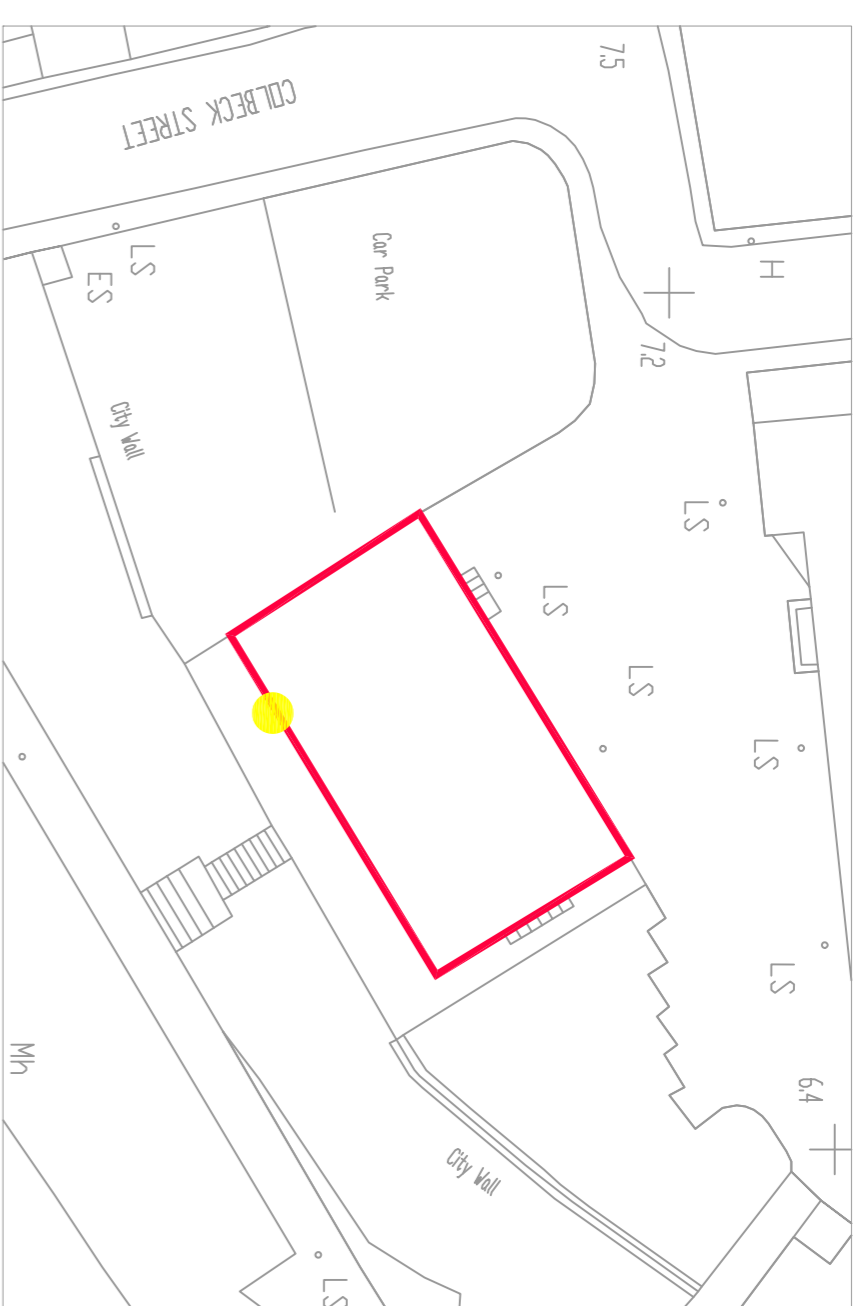

1. Beech Tower.

2. Bishop's Palace

3. Central Library

4. City Hall

5. Double Tower

6. French Church

7. French Tower

8. House of Waterford Crystal.

9. Irish Silver Museum

10. Irish Museum of Science & Time.

11. Former Munster Express building.

12. Presbytery

Legend:

- Boundary lines, for identification purposes only.
- Location of Site Notice

1. Beach Tower

18. Waterford Gallery of
Art.

19. WWW Plaza,
The Quay.

REVISIONS	DATE	INITIALS	NO.

DOCTIME

Urban Animation Scheme

Site Layout Plans

SCALE	DRAWING No.	REV
1:500	02	
DATE	DRAWN BY	CHECKED
06/06/22	M	
Project Number		
436024C		