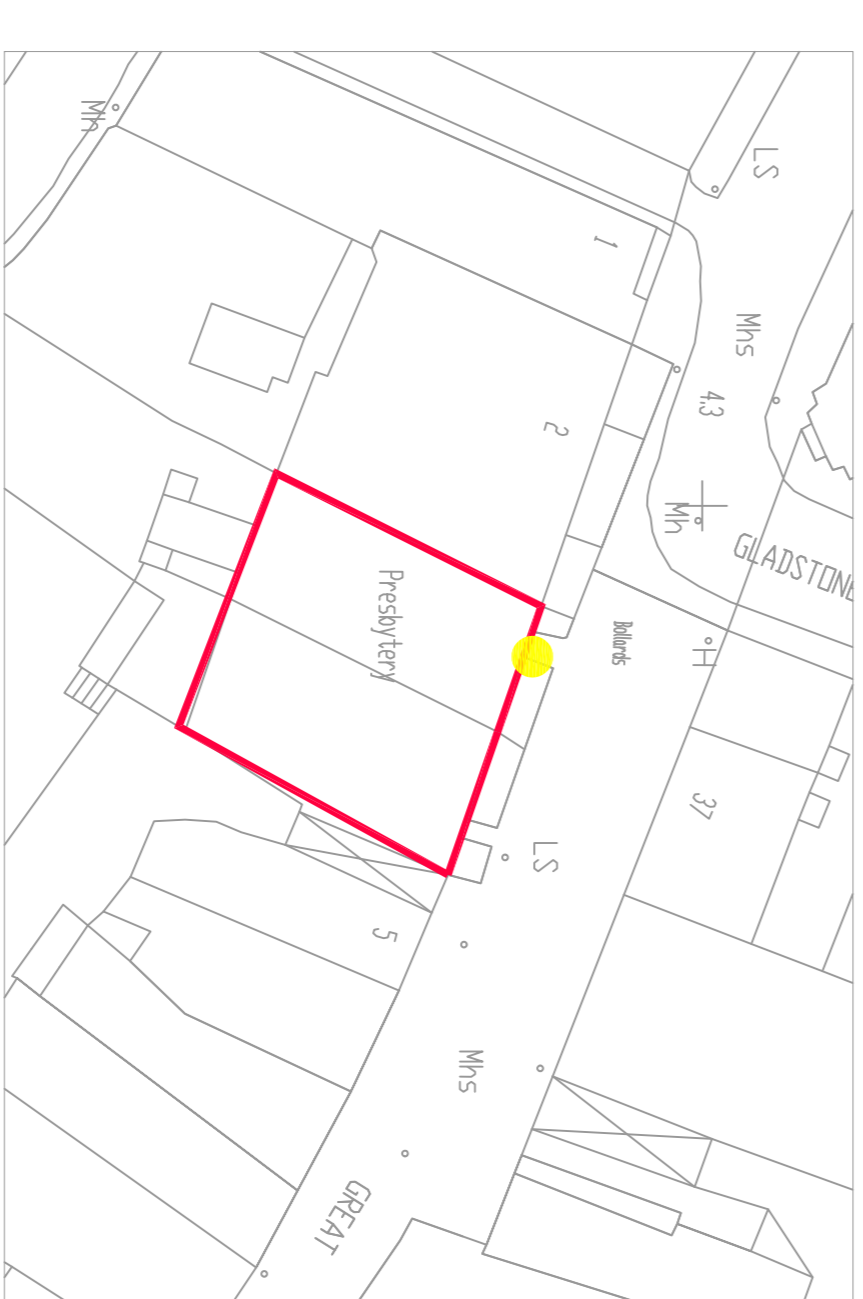

1. Beech Tower.

2. Bishop's Palace

3. Central Library

4. City Hall

5. Double Tower

6. French Church

7. French Tower

8. House of Waterford Crystal.

9. Irish Silver Museum

10. Irish Museum of Science & Time.

11. Former Munster Express building.

12. Presbytery

Legend:

- Boundary lines, for identification purposes only.
- Location of Site Notice

1. Beach Tower