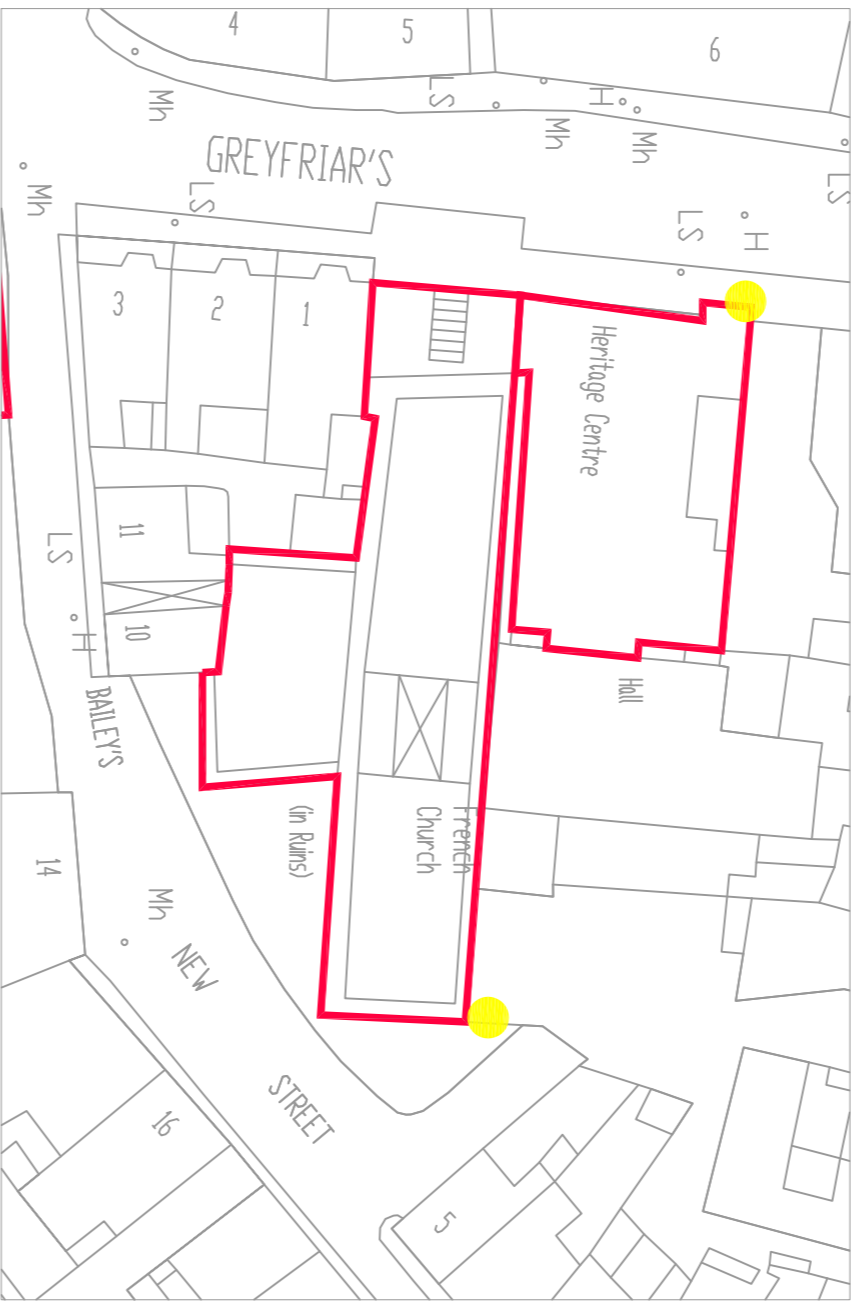

1. Beech Tower.

2. Bishop's Palace

3. Central Library

4. City Hall

5. Double Tower

6. French Church

7. French Tower

8. House of Waterford Crystal.

9. Irish Silver Museum

10. Irish Museum of Science & Time.

11. Former Munster Express building.

12. Presbytery

Legend:

- Boundary lines, for identification purposes only.
- Location of Site Notice

1. Beach Tower

18. Waterford Gallery of
Art.

19. WWW Plaza,
The Quay.

REVISIONS	DATE	INITIALS	NO.

DOCTIME

Urban Animation Scheme

Site Layout Plans

SCALE	DRAWING No.	REV
1:500	02	
DATE	DRAWN BY	CHECKED
06/06/22	M	
Project Number		
436024C		